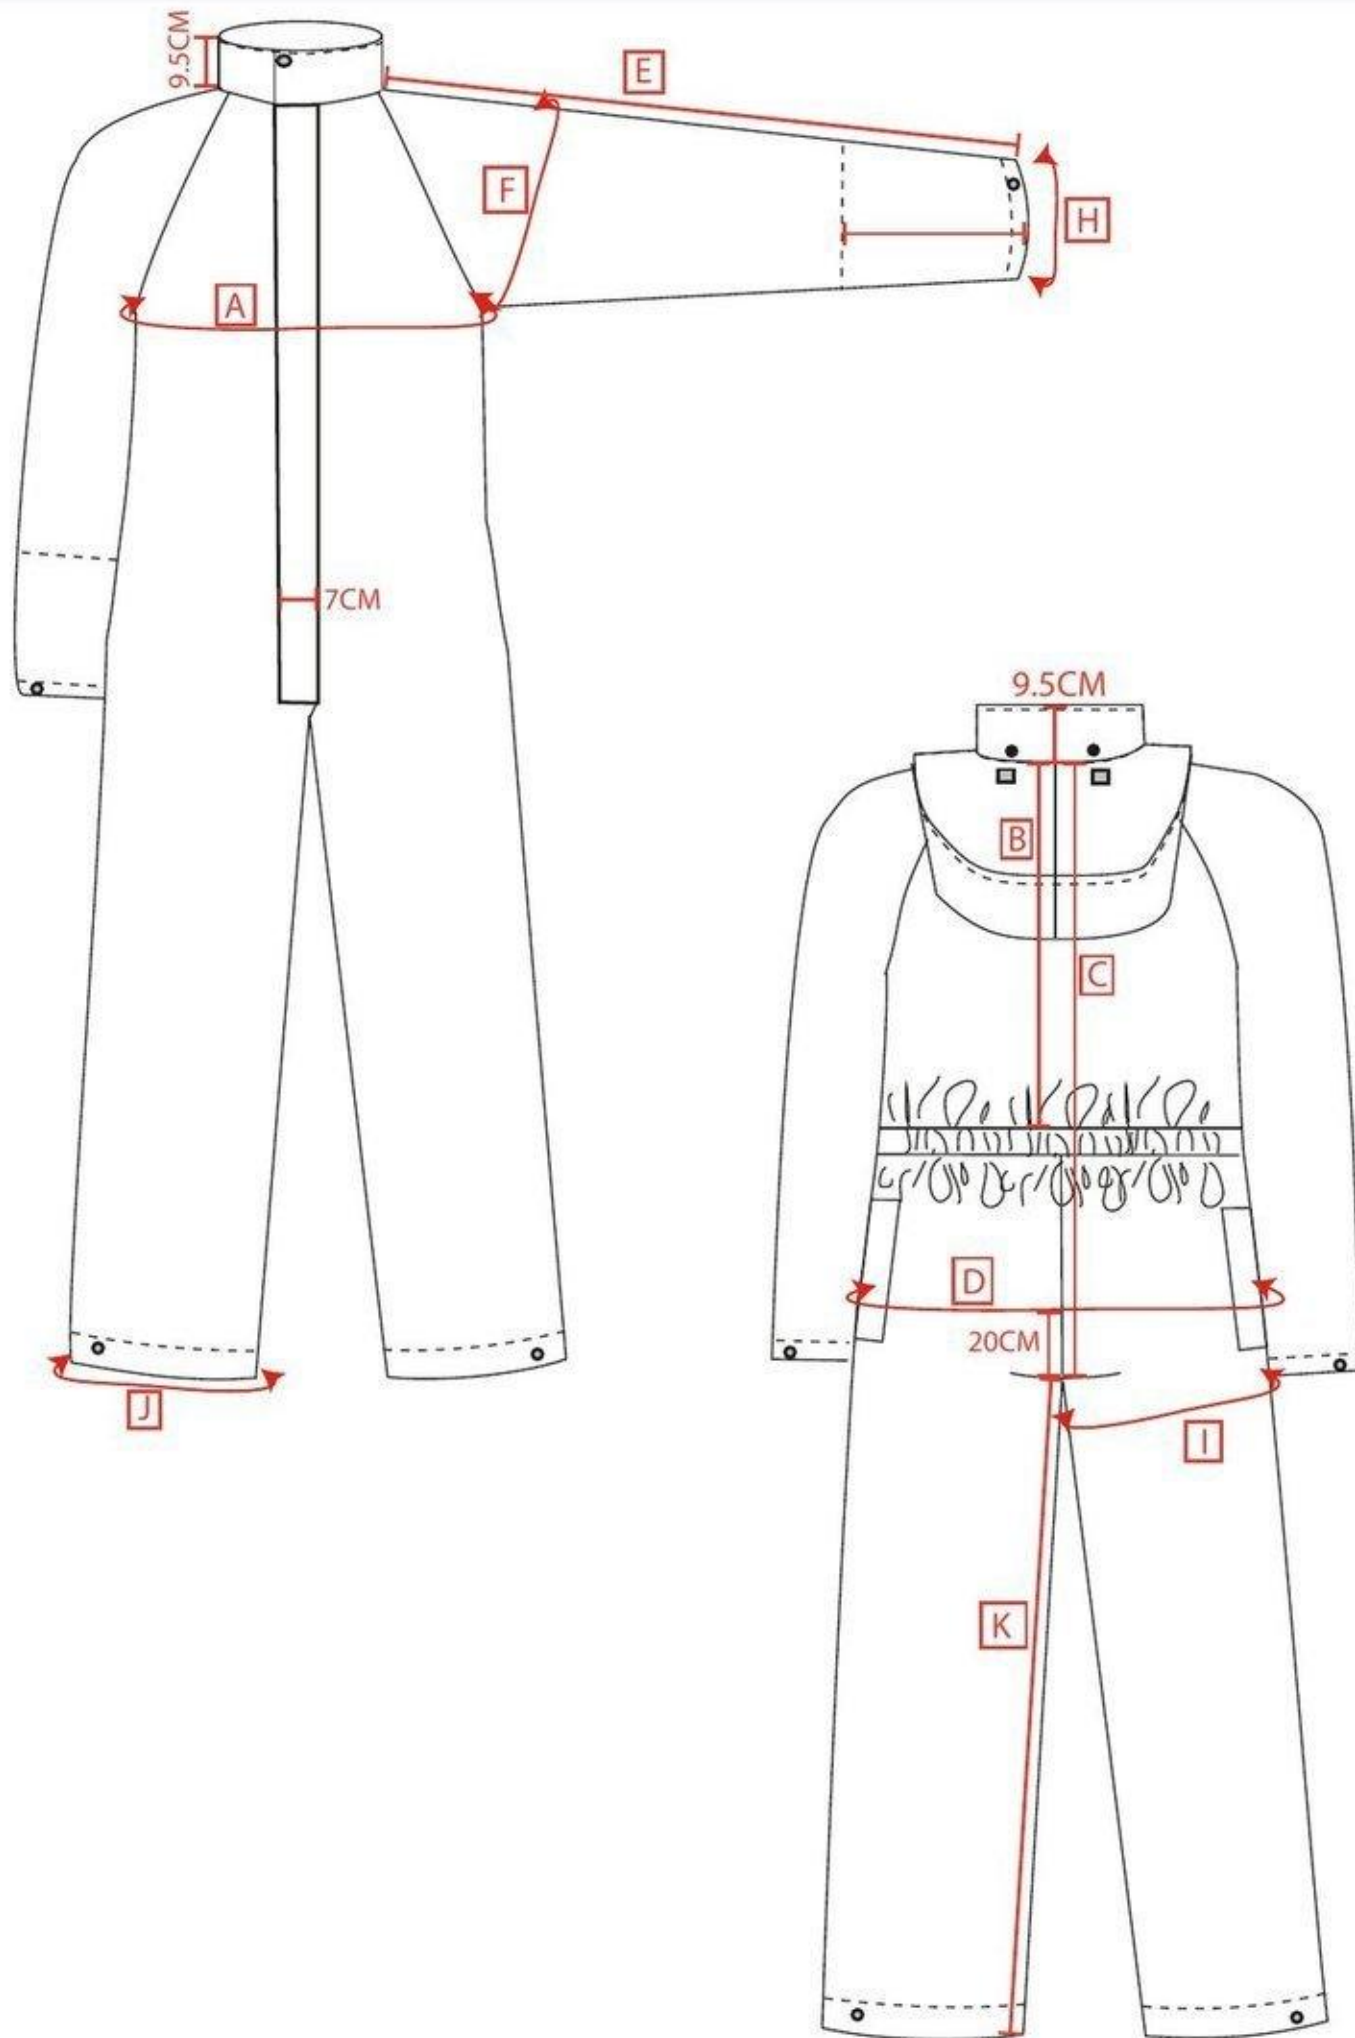

PORTWEST®

STYLE S452
NO:

DESCRIPTION: Sealtex Boilersuit

	M	L	XL	XXL	3XL
Total Chest Measurement	124	132	140	148	156
Back Neck to True Crotch	98	99	100	101	102
Seat 20cm from Crotch	124	132	140	148	156
Sleeve Length (Collar to Cuff)	79.5	82	84.5	87	89.5
Arm Hole Depth	64	65	66	67	68
Outer Cuff	33.5	34	34.5	35	35.5
Inside Leg (31" Leg)	78	78	78	78	78
Waist Relaxed	100	108	116	124	132
Waist Stretched	118	126	134	142	150