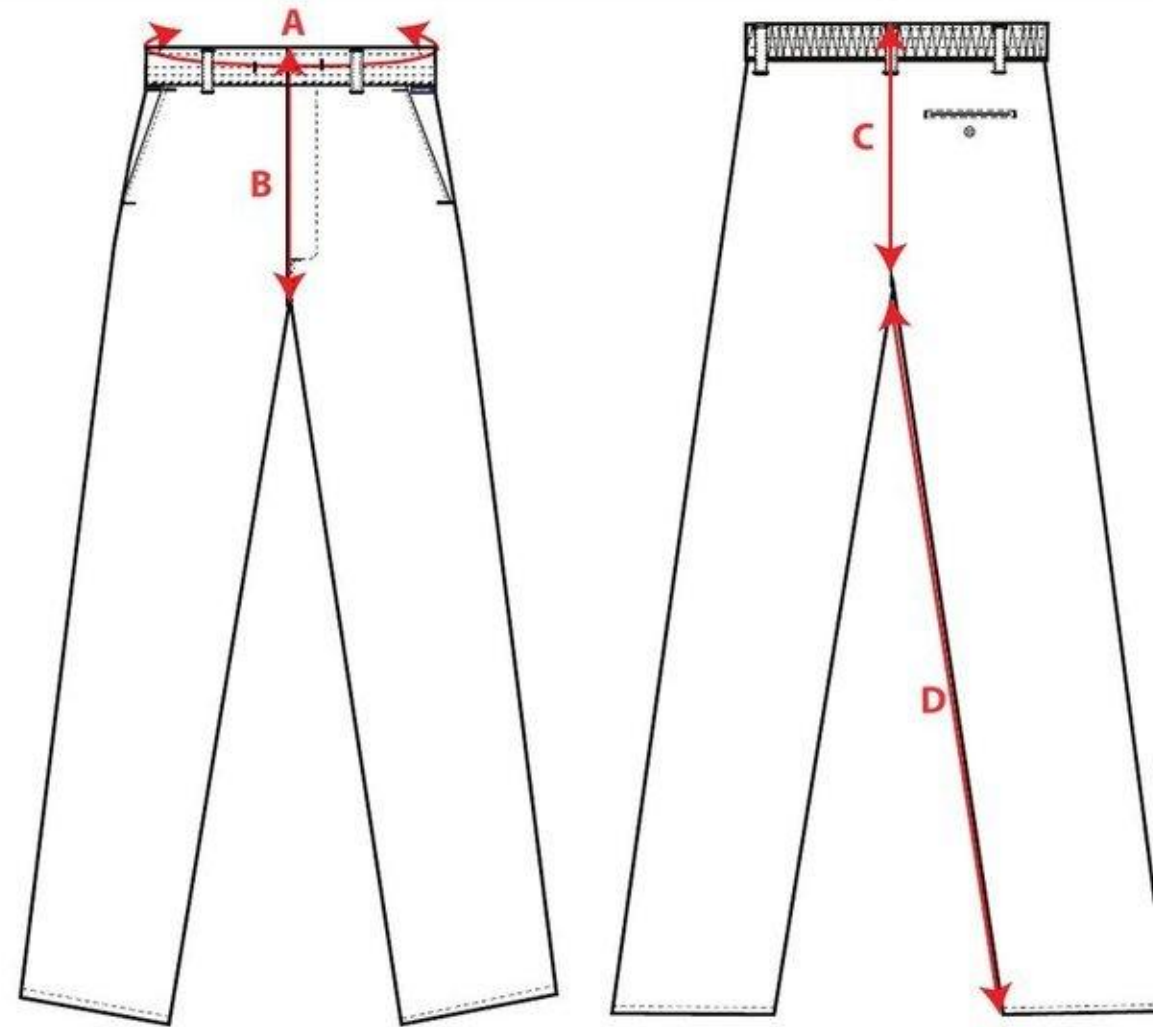

STYLE C075  
NO:

DESCRIPTION: Barnet Chefs Trousers

FABRIC: 100% Cotton 190g

COLOUR: Blue and White  
Check

Measurements									
AREA Inches		XS	S	M	L	XL	XXL	XXXL	Tall Plus
Waist RELAXED	A	64	72	80	88	96	104	112	
Front Rise (incl waistband)	B	29	30	31	32	33	34	35	
Back Rise (incl waistband)	C	37.5	38.5	39.5	40.5	41.5	42.5	43.5	
Inside Leg	D	79	79	79	79	79	79	79	5