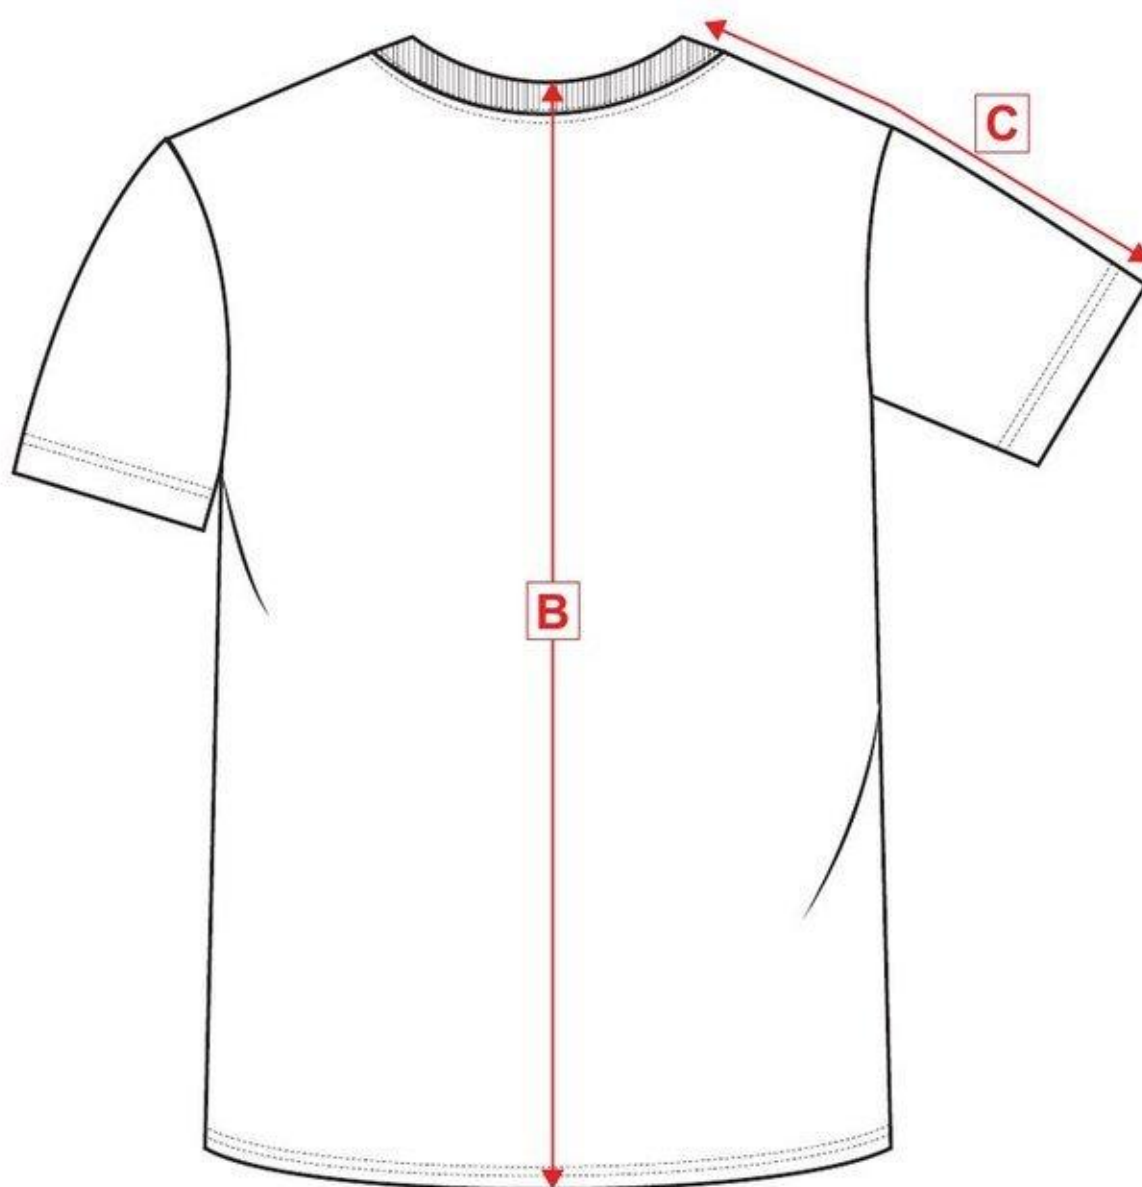

STYLE NO: B195

DESCRIPTION: Premium T-Shirt

Measurements

(Fully Relaxed Fabric In Cm's)

AREA	Code	XS	SMALL	MEDIUM	LARGE	X-LARGE	XX-LARGE	3XL	4XL	5XL	Tolerance Plus
Chest	A	88	96	104	112	120	128	136	144	152	1.5
Back Length <i>Include Collar</i>	B	70	72	74	76	78	80	82	84	86	1
Sleeve Length <i>Include Collar</i>	C	37	39	41	43	45	47	49	51	53	0.5