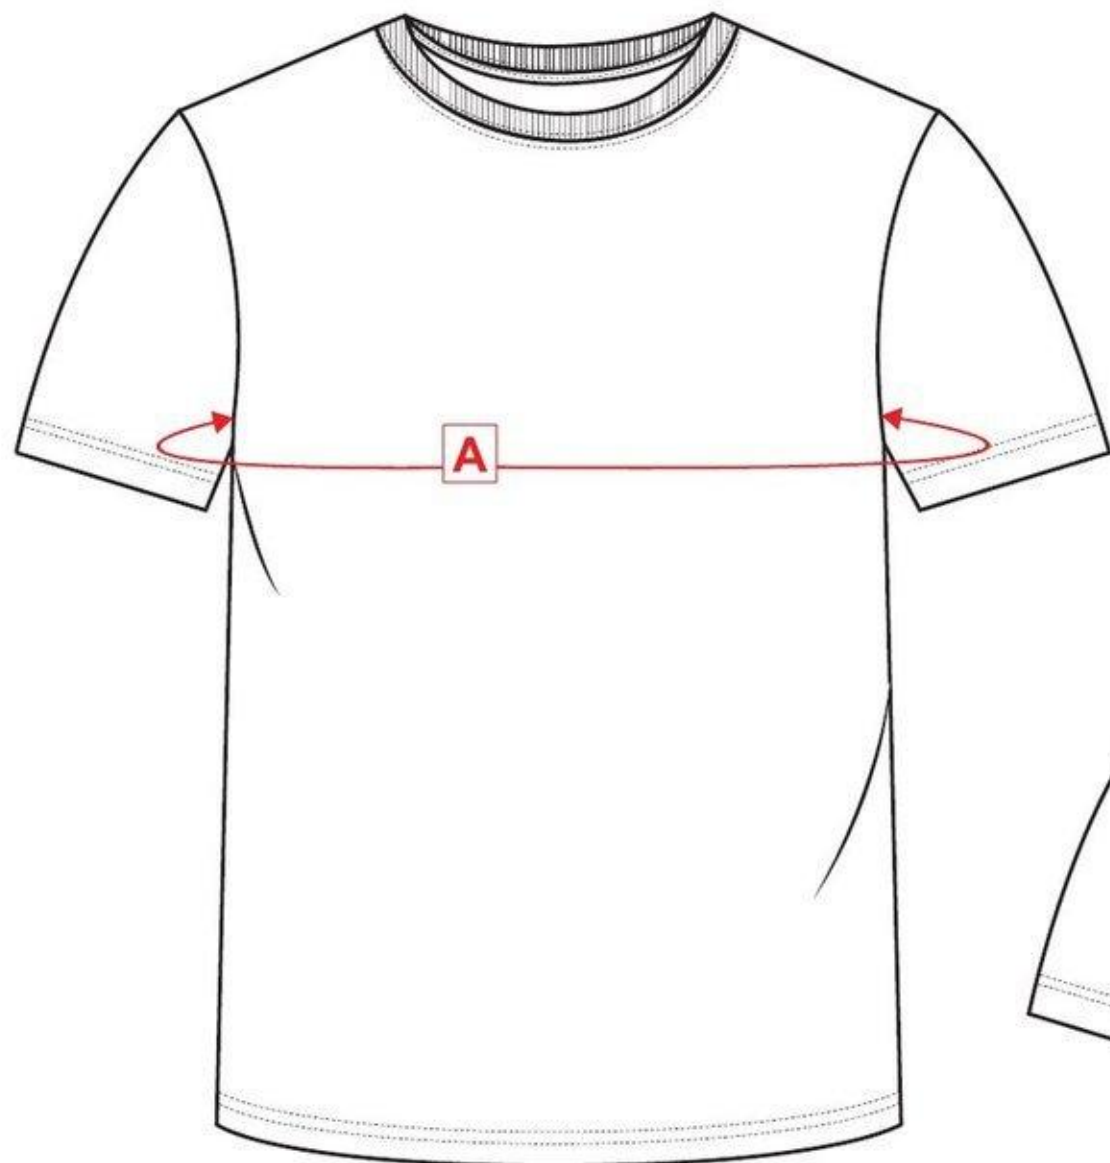

STYLE NO: B195

DESCRIPTION: Premium T-Shirt

Measurements

(Fully Relaxed Fabric In Cm's)

AREA	Code	XS	SMALL	MEDIUM	LARGE	X-LARGE	XX-LARGE	3XL	4XL	5XL	Tolerance Plus
Chest	A	88	96	104	112	120	128	136	144	152	1.5
Back Length <i>Include Collar</i>	B	70	72	74	76	78	80	82	84	86	1
Sleeve Length <i>Include Collar</i>	C	37	39	41	43	45	47	49	51	53	0.5