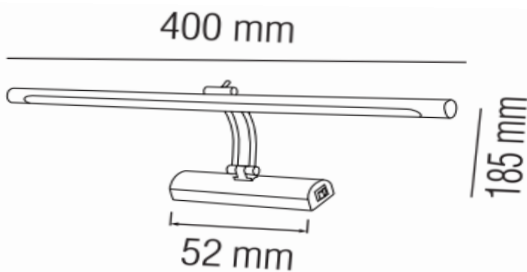

LED PICTURE & MIRROR LAMP

Product&Family Code: 040 014 0008

ANKA-8

CHROME

BLACK

Technical Data

Voltage (V)	100-250V
Product Wattage (W)	8
Equivalence with incandescent lamp(W)	64
Colour Render Index (Ra)	>Ra70
Colour Temperature (K)	4200
Materials	Chrome + PC
Protection Class	I
Dimmable	No
EEI	-
Warm-up time up to 60 %of the full light output	Instant Full Light
Luminous Flux (lm)	570
Luminous Efficacy (lm/W)	71
Rated Life (hrs) ⌚	30.000
IP Rating	45
Power Factor	>0.5
Beam Angle	120°
Starting Time	<0.2s
Number of ON-OFF cycling	x15.000

Technical Drawing

Applications

- Suitable for bedroom, hallway etc.

Features

- High Lumen and CRI, Good quality & Constant Current driver.
- High heat dissipation, low carbon and environmental protection.
- SMD LED Lamp Base.
- Very low energy consumption.