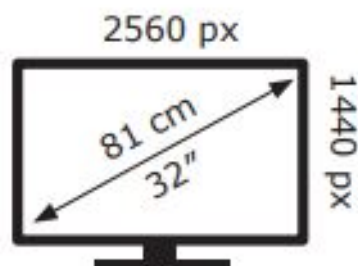

ENERGY

ASUS

PA328CGV

40 kWh/1000h

ABCDEF**G**

80 kWh/1000h

2019/2013