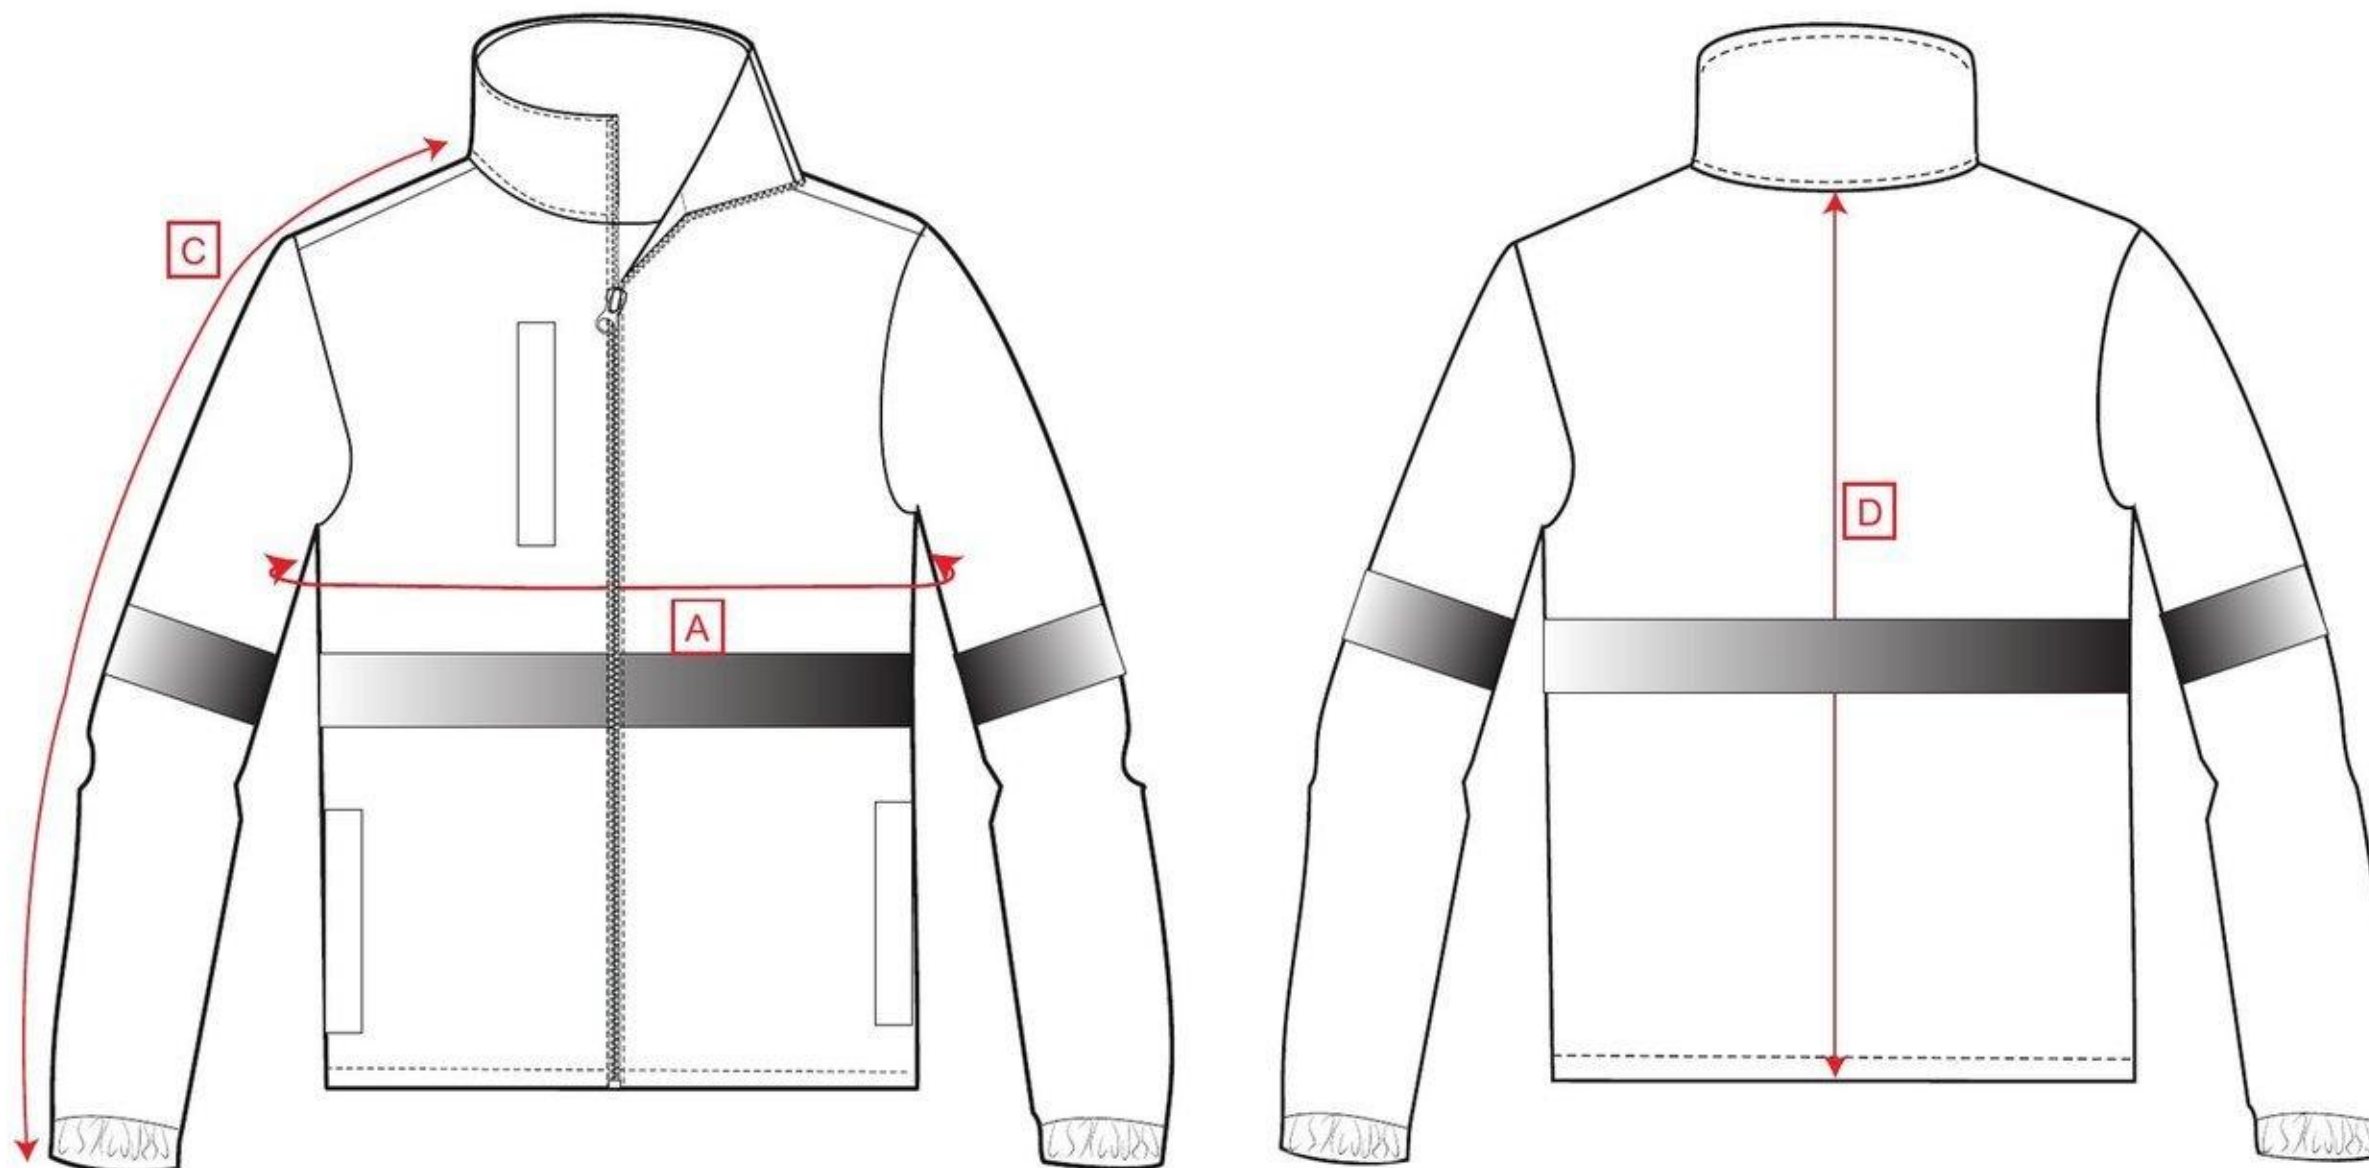

STYLE NO: F433

DESCRIPTION: Iona Lite Fleece

	Code	XS	S	M	L	XL	2XL	3XL	4XL
To Fit Chest		80-88	92-96	100-104	108-112	116-124	128-132	136-140	144-148
Chest	A	98	106	114	122	130	138	146	154
Collar to Cuff	C	79	80	81	82	83	84	85	86
Nape to Hem	D	72	72	74	74	76	76	76	78