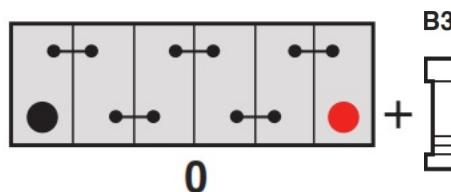

Terminal Type

T1

Standard DIN Post

Positive Terminal

Negative Terminal

Cell Assembly Layout

Battery Hold-down

Data Sheet generated on 15/12/2025 - E&OE