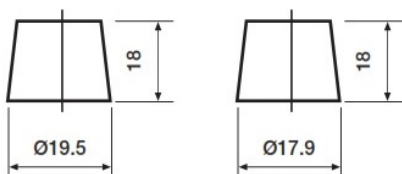

Weights & Measures

Mean Weight with Acid	13.4kg
-----------------------	--------

Container Features

Hold Down	B13
Handles	✓
End Venting	✓
Semi-Traction Features	✓
Lid Type	SMF Double Lid

Technology

Flame Arrestor	✓
Technology	Ca/Ca
VDA Roll Over Test	✓
Recommended Charge Rate	3A
Performance Marking	W3-C2-V3-M1

Terminal Type

T1

Standard DIN Post

Positive Terminal

Negative Terminal

Cell Assembly Layout

Battery Hold-down

Data Sheet generated on 15/12/2025 - E&OE