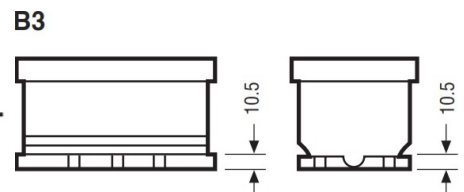

Weights & Measures

Mean Weight with Acid	13.4kg
-----------------------	--------

Container Features

Hold Down	B13
Handles	✓
End Venting	✓
Semi-Traction Features	✓
Lid Type	SMF Double Lid

Technology

Flame Arrestor	✓
Technology	Ca/Ca
VDA Roll Over Test	✓
Recommended Charge Rate	3A
Performance Marking	W3-C2-V3-M1

Terminal Type

T1

Standard DIN Post

Positive Terminal

Negative Terminal

Cell Assembly Layout

Battery Hold-down

Data Sheet generated on 15/12/2025 - E&OE