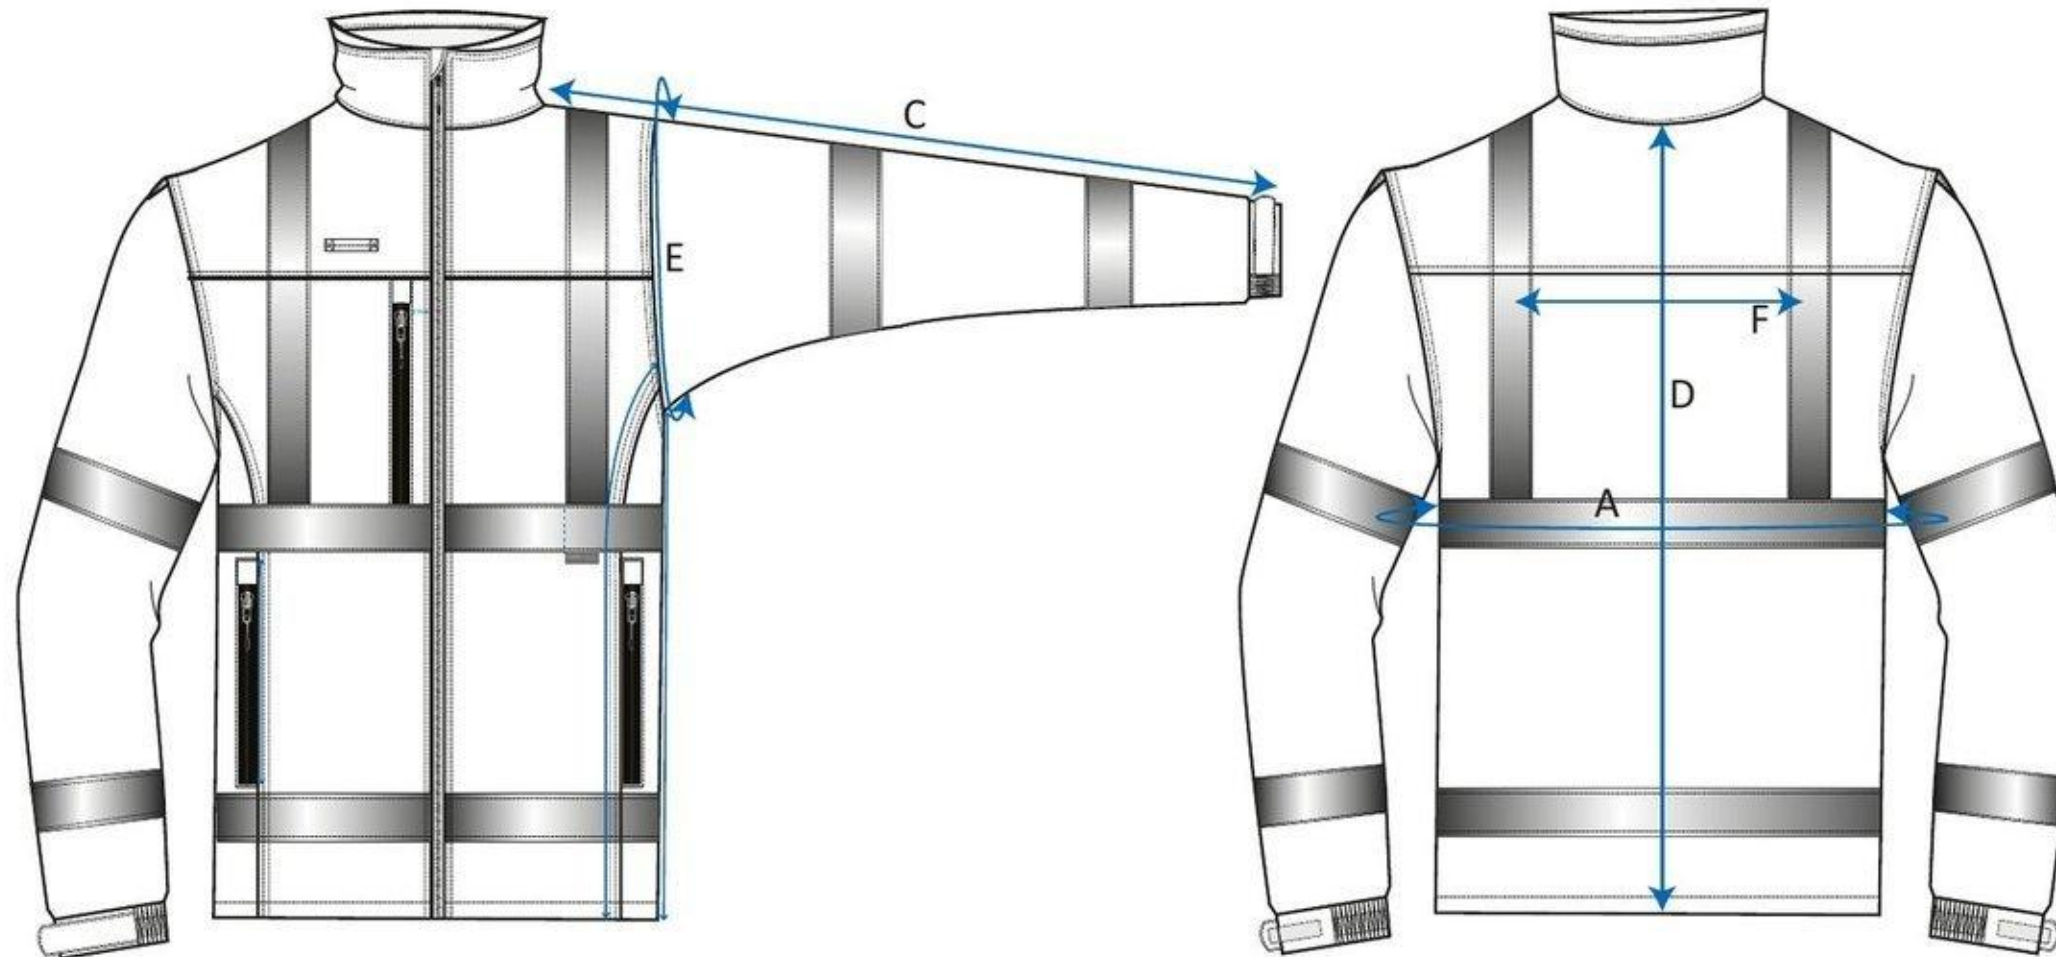

STYLE NO: S428

DESCRIPTION:

FABRIC:

COLOUR:

		Measurements in cm:								
	Area:	XS	S	M	L	XL	XXL	3XL	4XL	5XL
		80-88	92-96	100-104	108-112	116-124	128-132	136-144	148-152	152-160
A.	Chest	106	114	122	130	138	146	154	162	170
B.	Hem	104	110	118	126	134	142	150	158	166
C.	Collar to cuff length	80	81	82	83	84	85	86	87	87
D.	Centre Back Length	71	71	71	73	73	73	75	75	75
E.	Armhole	25	26	27	28	29	30	31	32	33
F.	Distance between Vertical Bands of Reflective Tape	20.5	23	25.5	28	31	32.5	34	35	35