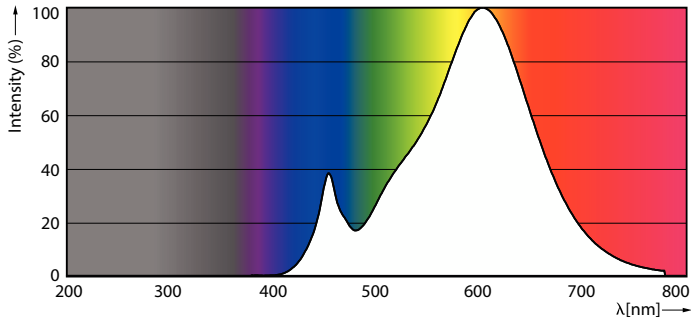

CorePro Plastic LED Specialties

Photometric data

Spectral Power Distribution Colour - Corepro LED T25 ND 1.7-15W E14 827