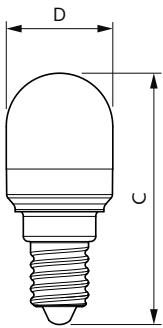

Dimensional drawing

Product	D	C
Corepro LED T25 ND 1.7-15W E14 827	25 mm	59 mm

Photometric data

Light Distribution Diagram - Corepro LED T25 ND 1.7-15W E14 827

General uniform lighting - Corepro LED T25 ND 1.7-15W E14 827