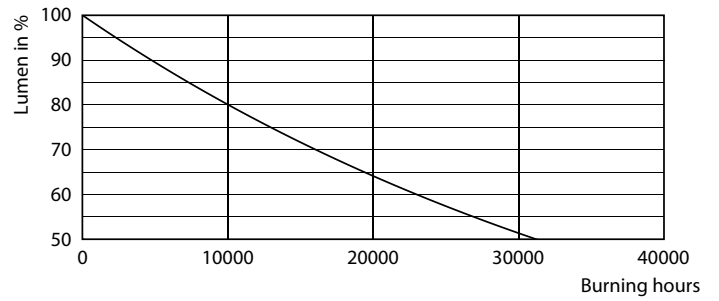

General Information	
Cap-Base	E14
Nominal lifetime	15,000 hour(s)
Switching Cycle	50,000
Lighting Technology	LED
Warranty period	2 years
Light Technical	
Color Code	827 [CCT of 2700K]
Beam Angle (Nom)	240 degree(s)
Luminous Flux	150 lm
Color Designation	Warm White (WW)
Correlated Color Temperature (Nom)	2700 K
Luminous Efficacy (rated) (Nom)	88.00 lm/W
Color Consistency	<6
Color rendering index (CRI)	80
LLMF At End Of Nominal Lifetime (Nom)	70 %
Photobiological safety according to EN 62471	RG0

CorePro Plastic LED Specialties

Photometric data

Spectral Power Distribution Colour - Corepro LED T25 ND 1.7-15W E14 827

Lifetime

Life Expectancy Diagram

Lumen Maintenance Diagram - Corepro LED T25 ND 1.7-15W E14 827