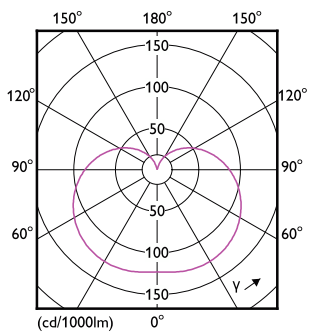

Application Conditions

can it be used in closed luminaires	No
-------------------------------------	----

Product Data

Order product name	Corepro LED T25 ND 1.7-15W E14 827
Full product name	Corepro LED T25 ND 1.7-15W E14 827
Full product code	871951438986100
Order code	929001325702
Material Nr. (12NC)	929001325702
Numerator - Quantity Per Pack	1
EAN/UPC - Product/Case	8719514389861
Numerator - Packs per outer box	12
EAN/UPC - Case	8719514389878

Dimensional drawing

Product	D	C
Corepro LED T25 ND 1.7-15W E14 827	25 mm	59 mm

Photometric data

Light Distribution Diagram - Corepro LED T25 ND 1.7-15W E14 827

General uniform lighting - Corepro LED T25 ND 1.7-15W E14 827