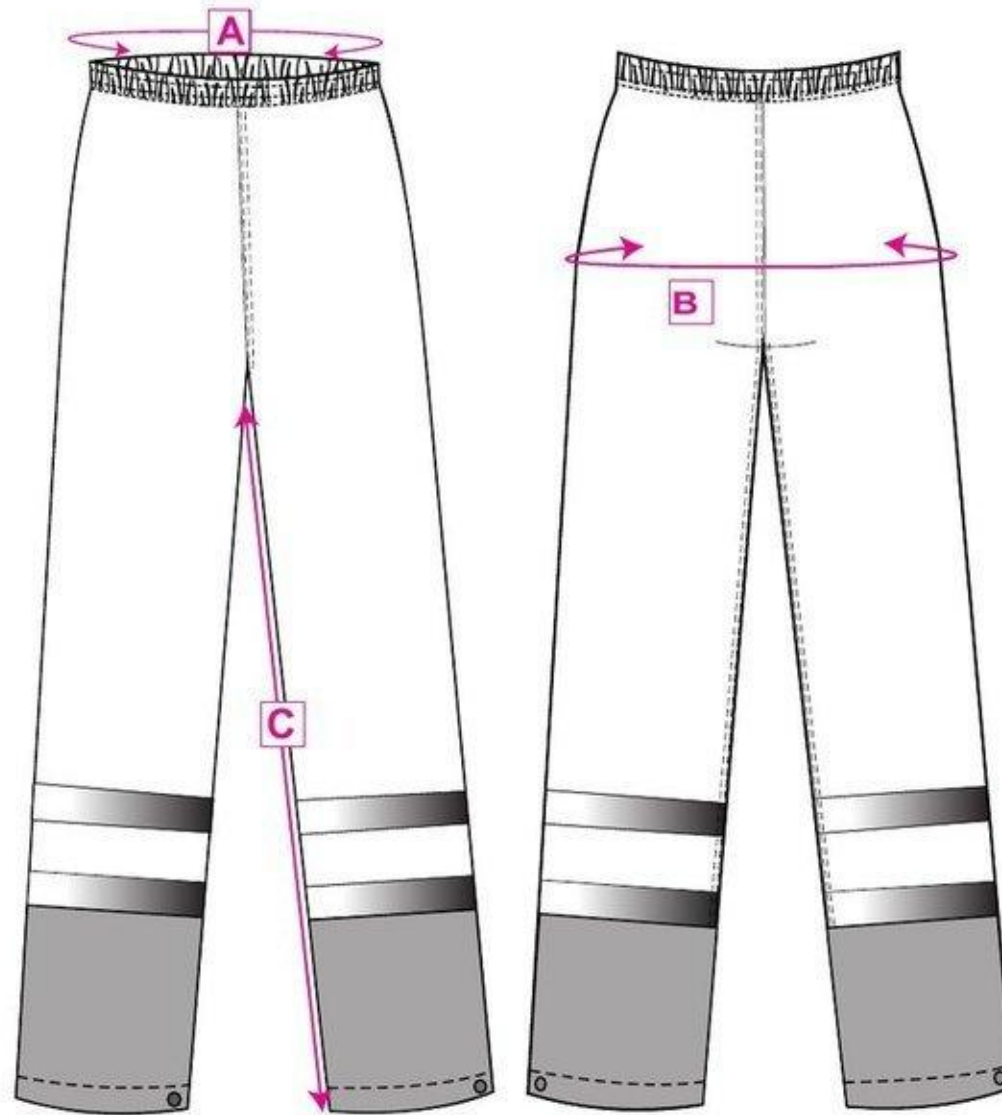

STYLE NO: H444

DESCRIPTION: Hi Vis Classic Contrast Trousers

To fit waist measurements to be taken flat		68 - 72	76-80	84-88	92-96	100-104	108-112	116-120	124-128	132-136	140-144	Tol
		XS	S	M	L	XL	XXL	3XL	4XL	5XL	6XL	
Waist Relaxed	A	56	64	72	80	88	96	104	112	120	128	1cm
Seat	G	102	110	118	126	134	142	150	158	166	174	1.5cm
Inside Leg (31" leg)	C	78	78	78	78	78	78	78	78	78	78	min