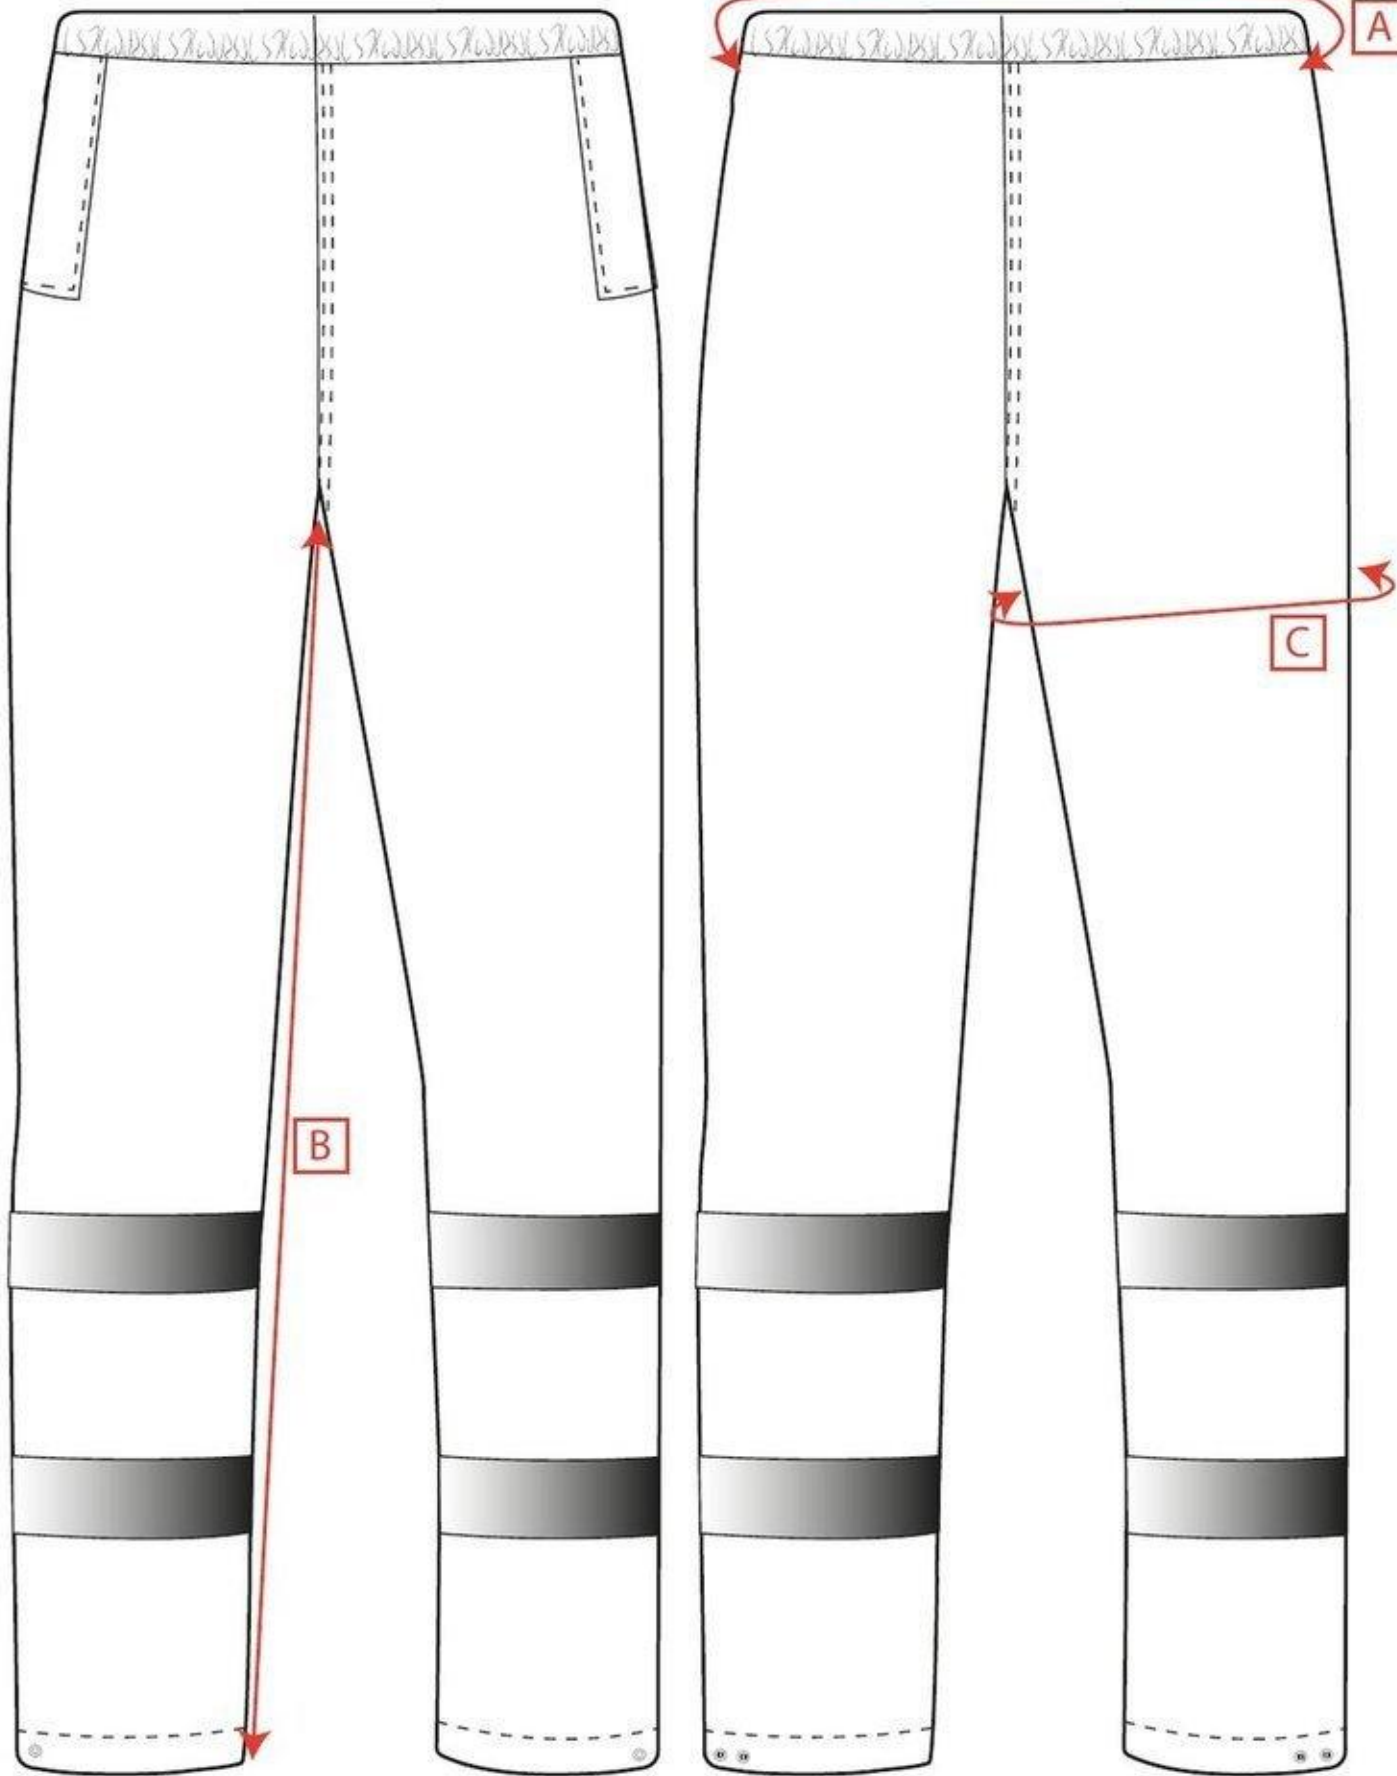

# PORTWEST®

STYLE NO: **F441**

DESCRIPTION: **Iona Classic Rainwear Trousers**

		S	M	L	XL	XXL	3XL	4XL	5XL	6XL
To fit waist		76-80	84-88	92-96	100-104	108-112	116-120	124-128	132-140	144-148
measurements to be taken flat										
Waist relaxed	A	64	72	80	88	96	104	112	120	128
Inside Leg (31" Leg)	C	78	78	78	78	78	78	78	78	78
Thigh (5cm from Crotch)	D	69	72	75	78	81	84	87	90	93