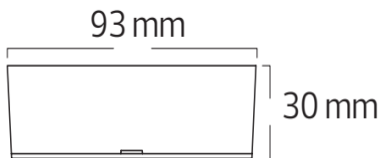

Technical Drawing