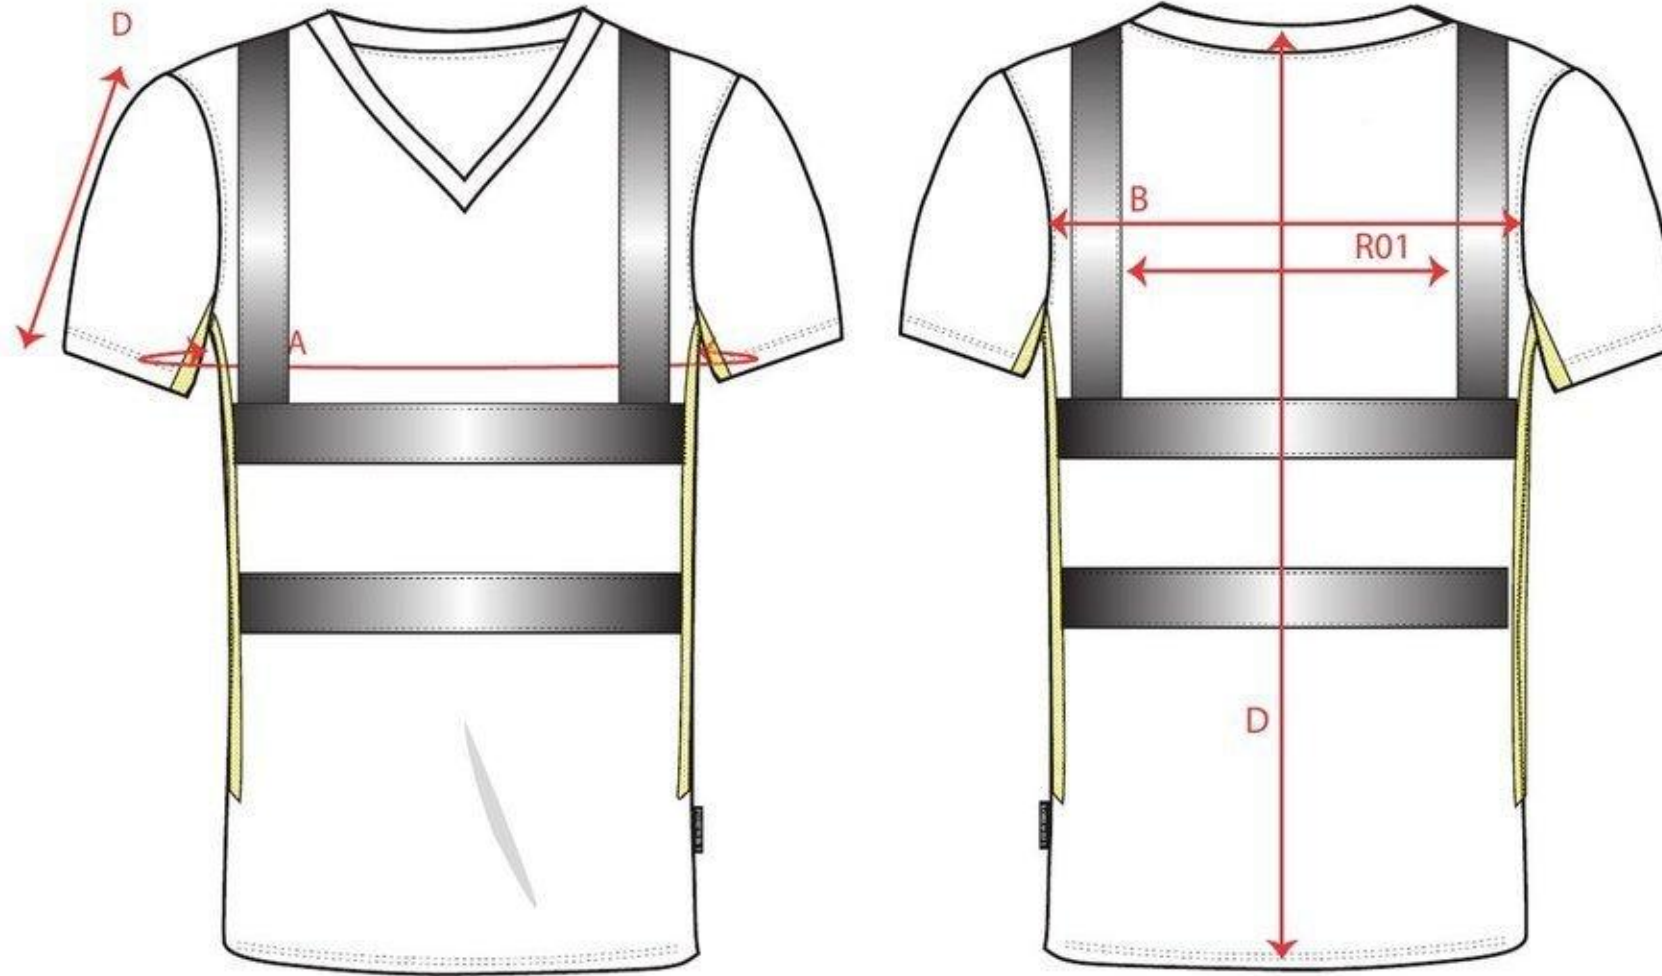

STYLE NO: S179

DESCRIPTION: V-Neck Mesh Inserts T-Shirt

FABRIC: 55% Cotton, 45% Polyester. 175g

COLOUR: Yellow. Orange

Size Chart (CM)											
Measurements	XS	S	M	L	XL	XXL	3XL	4XL	5XL	Tolerance (+)	
A Chest	100	104	108	116	124	136	144	152	160	1	
B Across Back, from 15cm below neck	44	46	48	50	53	55	57	59	61	0.5	
C Outside sleeve length, including cuff	22	22	22.25	22.5	22.75	23	23.25	23.5	23.75	0.5	
D Center back length	76	76	76	76	77	78	79	80	81	1	
R01 Distance between Vertical Bands of Reflective Tape	22	23	24	25	26	27	28	29	30	0.5	