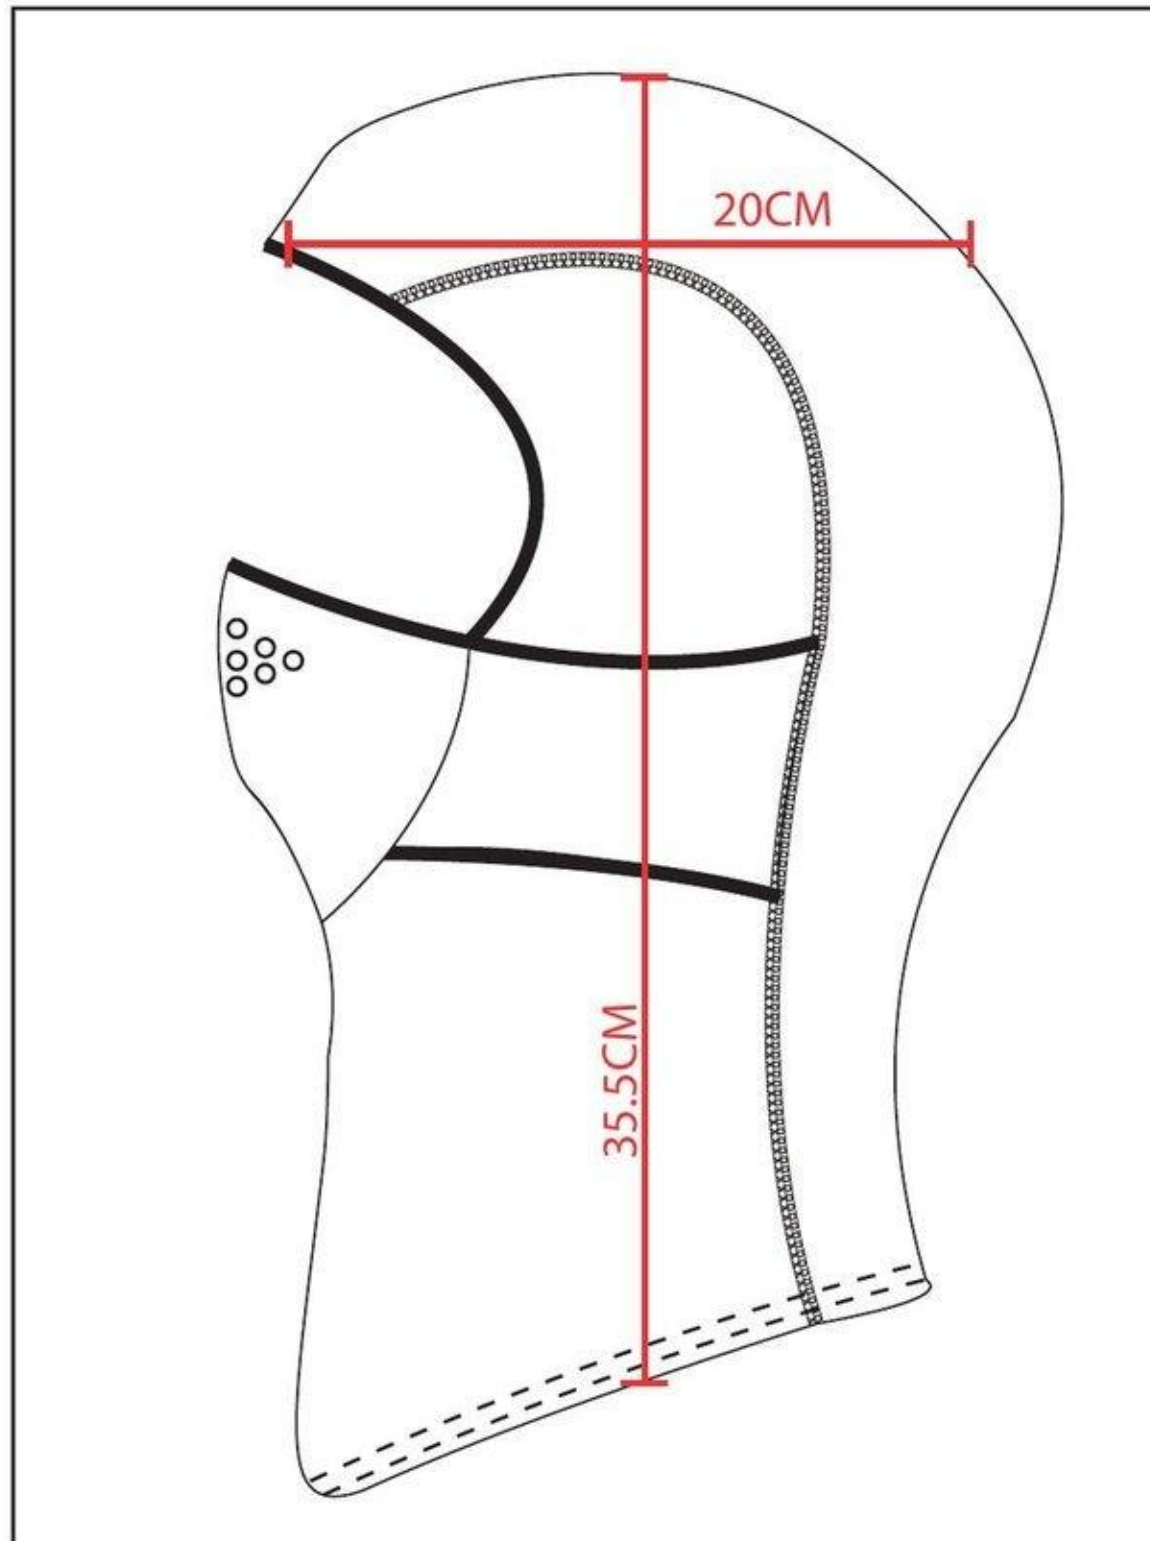

STYLE NO: CS23

DESCRIPTION: Multiway Balaclava

FABRIC: 92% Polyester, 8% Elastane, 260g

COLOUR: Black

SIDE VIEW

FRONT VIEW