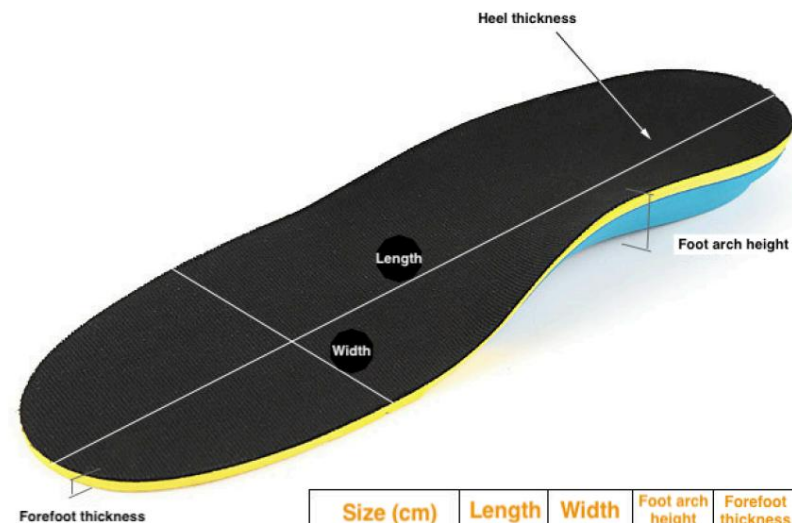

Size (cm)	Length	Width	Foot arch height	Forefoot thickness	Heel thickness
L (43-45)	30.0	9.8	3.0	0.35	0.7
M (41-43)	28.2	9.6	3.0	0.35	0.7
S (39-40)	26.2	9.0	3.0	0.35	0.7
XS (36-38)	24.8	8.8	3.0	0.35	0.7