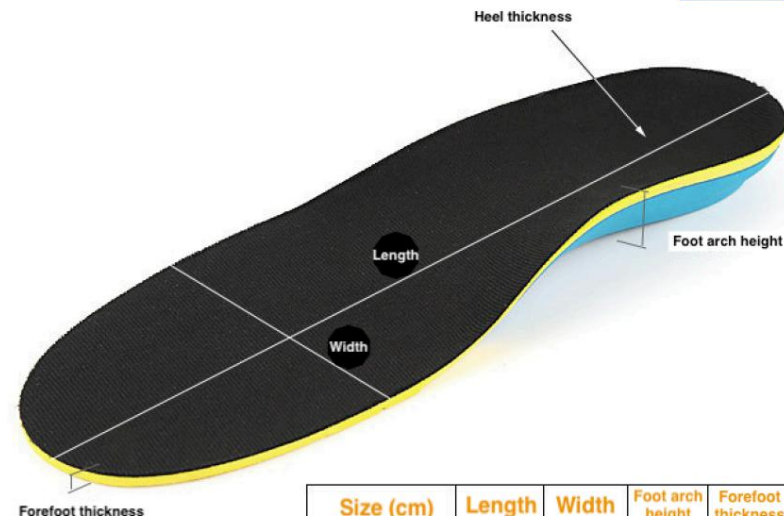

Size (cm)	Length	Width	Foot arch height	Forefoot thickness	Heel thickness
L (43-45)	30.0	9.8	3.0	0.35	0.7
M (41-43)	28.2	9.6	3.0	0.35	0.7
S (39-40)	26.2	9.0	3.0	0.35	0.7
XS (36-38)	24.8	8.8	3.0	0.35	0.7