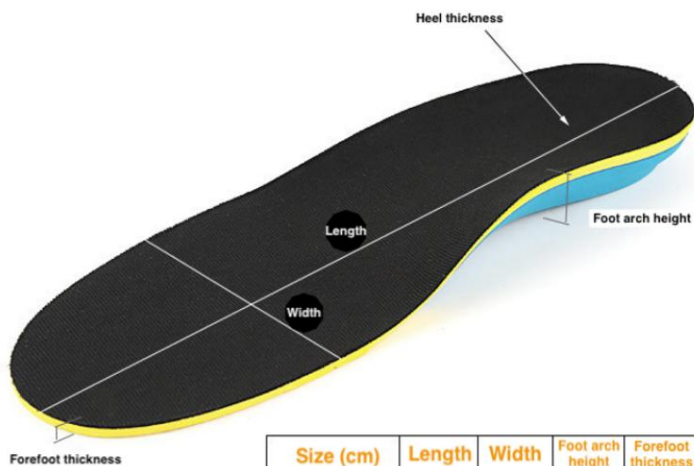

O1411 UŽÍVATELSKÁ PRÍRUČKA

Dovozca: VITOLOG.PL Sp. zoologická záhrada, ul. Międzyzleska 6, 50-514 Wrocław, Polsko
Materiál : EVA + polyester

Univerzálne vložky do topánok s profilovaným päťovým vankúšom poskytujú pohodlie, podporu a prevenciu. Jemne tvarovaná klenba poskytuje odpruženie a podporu šliach. Päťný vankúš poskytuje podporu pre päťovú ostrohu. Tenké okraje umožňujú vloženie vložky dovnútra topánky, čo zaisťuje väčší komfort a pohodlie pri používaní.

Vrstva odvádzajúca vlhkosť zo špeciálnej tkaniny pomáha udržať vaše nohy v chlade a suchu. Dajú sa nosiť so všetkými typmi topánok.

Sada obsahuje 2 vložky (pravú a ľavú). Návod na pranie: ručné pranie vo vlažnej vode Vložky majú vodiace čiary, pozdĺž ktorých sú zastrihnuté na správnu veľkosť.

Size (cm)	Length	Width	Foot arch height	Forefoot thickness	Heel thickness
L (43-45)	30.0	9.8	3.0	0.35	0.7
M (41-43)	28.2	9.6	3.0	0.35	0.7
S (39-40)	26.2	9.0	3.0	0.35	0.7
XS (36-38)	24.8	8.8	3.0	0.35	0.7

O1411 UŽÍVATELSKÁ PRÍRUČKA

Dovozca: VITOLOG.PL Sp. zoologická záhrada, ul. Międzyzleska 6, 50-514 Wrocław, Polsko
Materiál : EVA + polyester

Univerzálne vložky do topánok s profilovaným päťovým vankúšom poskytujú pohodlie, podporu a prevenciu. Jemne tvarovaná klenba poskytuje odpruženie a podporu šliach. Päťný vankúš poskytuje podporu pre päťovú ostrohu. Tenké okraje umožňujú vloženie vložky do topánky, čo zaisťuje väčší komfort a pohodlie pri používaní.

Vrstva odvádzajúca vlhkosť zo špeciálnej tkaniny pomáha udržať vaše nohy v chlade a suchu. Dajú sa nosiť so všetkými typmi topánok.

Sada obsahuje 2 vložky (pravú a ľavú). Návod na pranie: ručné pranie vo vlažnej vode Vložky majú vodiace čiary, pozdĺž ktorých sú zastrihnuté na správnu veľkosť.