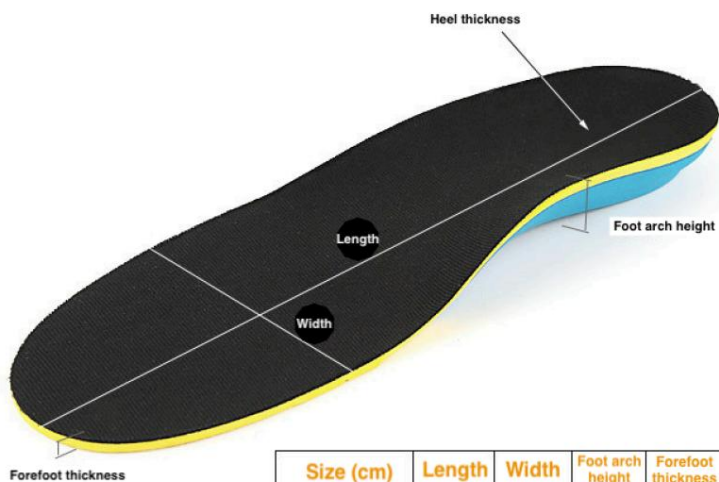

NÁVOD NA POUŽÍVANIE O1411

Dovozca: VITOLÓG.PL Sp. zoologická záhrada, ul. Międzyzyleska 6, 50-514 Wrocław, Poľsko Varovania:

Pred použitím si prečítajte pokyny a odložte si ich pre budúce použitie.

Materiál: EVA + polyester

Univerzálne vložky do topánok s profilovaným päťovým vankúšom poskytujú pohodlie, podporu a prevenciu. Jemne tvarovaná klenba poskytuje odpruženie a podporu šliach. Pätný vankúš poskytuje podporu pre päťovú ostrohu. Tenké okraje umožňujú vloženie vložky dovnútra topánky, čo zaisťuje väčší komfort a pohodlie pri používaní.

Vrstva odvádajúca vlhkosť zo špeciálnej tkaniny pomáha udržať vaše nohy v chlade a suchu. Dajú sa nosiť so všetkými typmi topánok.

Sada obsahuje 2 vložky (pravú a ľavú). Návod na pranie: ručné pranie vo vlažnej vode,

Vložky majú vodiace čiary, pozdĺž ktorých sú rezané na správnu veľkosť.

Size (cm)	Length	Width	Foot arch height	Forefoot thickness	Heel thickness
L (43-45)	30.0	9.8	3.0	0.35	0.7
M (41-43)	28.2	9.6	3.0	0.35	0.7
S (39-40)	26.2	9.0	3.0	0.35	0.7
XS (36-38)	24.8	8.8	3.0	0.35	0.7

NÁVOD NA POUŽÍVANIE O1411

Dovozca: VITOLÓG.PL Sp. zoologická záhrada, ul. Międzyzyleska 6, 50-514 Wrocław, Poľsko Varovania:

Pred použitím si prečítajte pokyny a odložte si ich pre budúce použitie.

Materiál: EVA + polyester

Univerzálne vložky do topánok s profilovaným päťovým vankúšom poskytujú pohodlie, podporu a prevenciu. Jemne tvarovaná klenba poskytuje odpruženie a podporu šliach. Pätný vankúš poskytuje podporu pre päťovú ostrohu. Tenké okraje umožňujú vloženie vložky dovnútra topánky, čo zaisťuje väčší komfort a pohodlie pri používaní.

Vrstva odvádajúca vlhkosť zo špeciálnej tkaniny pomáha udržať vaše nohy v chlade a suchu. Dajú sa nosiť so všetkými typmi topánok.

Sada obsahuje 2 vložky (pravú a ľavú). Návod na pranie: ručné pranie vo vlažnej vode,

Vložky majú vodiace čiary, pozdĺž ktorých sú rezané na správnu veľkosť.