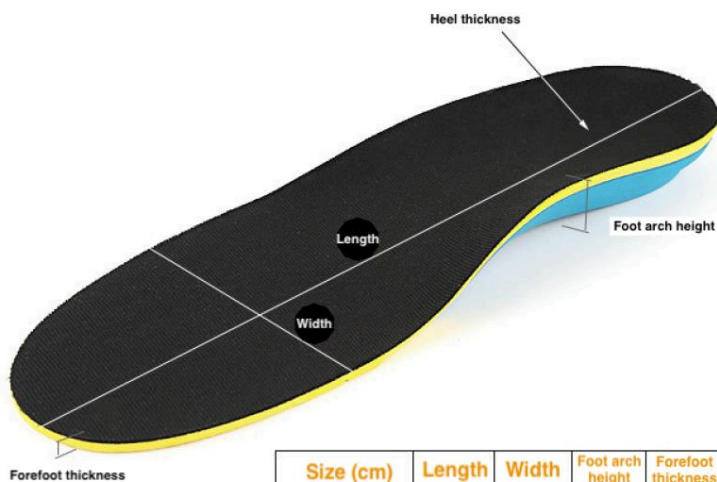

UŽIVATELSKÁ PŘÍRUČKA O1411

Dovozce: VITOLÓG.PL Sp. zoo, ul. Międzyzleska 6, 50-514 Wrocław, Polsko Upozornění: Před použitím si přečtěte pokyny a uschovejte je pro budoucí použití.

Materiál: EVA + polyester

Univerzální vložky do bot s profilovaným polštářem paty, poskytují pohodlí, podporu a prevenci. Jemně tvarovaná klenba poskytuje odpružení a podporu šlach. Patní polštář poskytuje podporu pro patní ostruhu. Tenké okraje umožňují vložení stélky dovnitř boty, což zajišťuje větší pohodlí a komfort používání.

Vrstva odvádějící vlhkost ze speciální tkaniny pomáhá udržet nohy v chladu a suchu. Lze je nosit se všemi typy bot.

Sada obsahuje 2 vložky (pravá a levá). Pokyny pro praní: ruční praní ve vlažné vodě,

Vložky mají vodící čáry, podél kterých jsou řezány na správnou velikost.

Size (cm)	Length	Width	Foot arch height	Forefoot thickness	Heel thickness
L (43-45)	30.0	9.8	3.0	0.35	0.7
M (41-43)	28.2	9.6	3.0	0.35	0.7
S (39-40)	26.2	9.0	3.0	0.35	0.7
XS (36-38)	24.8	8.8	3.0	0.35	0.7

UŽIVATELSKÁ PŘÍRUČKA O1411

Dovozce: VITOLÓG.PL Sp. zoo, ul. Międzyzleska 6, 50-514 Wrocław, Polsko Upozornění: Před použitím si přečtěte pokyny a uschovejte je pro budoucí použití.

Materiál: EVA + polyester

Univerzální vložky do bot s profilovaným polštářem paty, poskytují pohodlí, podporu a prevenci. Jemně tvarovaná klenba poskytuje odpružení a podporu šlach. Patní polštář poskytuje podporu pro patní ostruhu. Tenké okraje umožňují vložení stélky dovnitř boty, což zajišťuje větší pohodlí a komfort používání.

Vrstva odvádějící vlhkost ze speciální tkaniny pomáhá udržet nohy v chladu a suchu. Lze je nosit se všemi typy bot.

Sada obsahuje 2 vložky (pravá a levá). Pokyny pro praní: ruční praní ve vlažné vodě,

Vložky mají vodící čáry, podél kterých jsou řezány na správnou velikost.