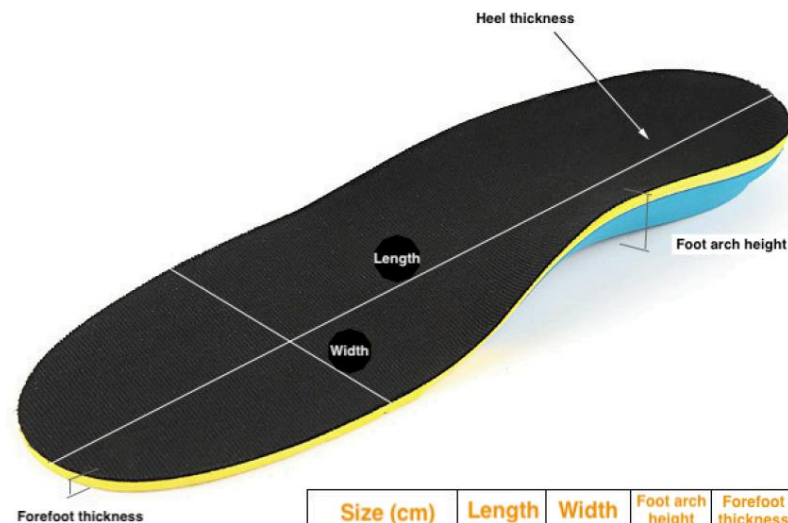

Size (cm)	Length	Width	Foot arch height	Forefoot thickness	Heel thickness
L (43-45)	30.0	9.8	3.0	0.35	0.7
M (41-43)	28.2	9.6	3.0	0.35	0.7
S (39-40)	26.2	9.0	3.0	0.35	0.7
XS (36-38)	24.8	8.8	3.0	0.35	0.7