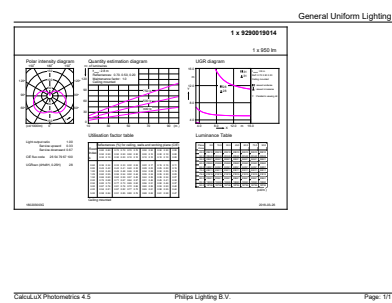

General uniform lighting - CorePro LED Stick ND 9.5-68W T38 E27 830