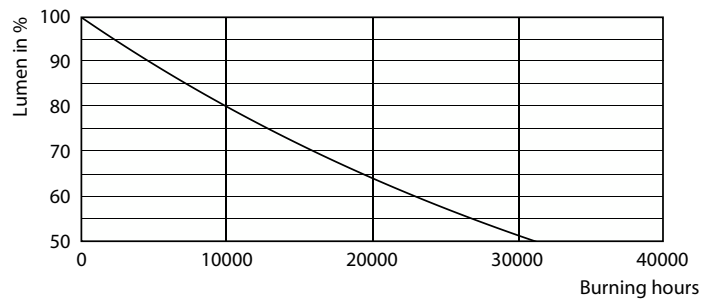

Lumen Maintenance Diagram - CorePro LED Stick ND 9.5-68W T38 E27 830