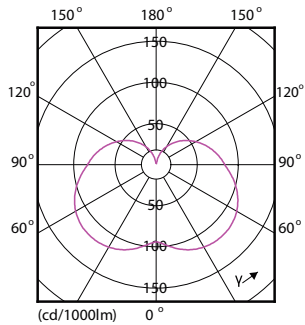

CorePro Plastic LED Specialties

Photometric data

Light Distribution Diagram - CorePro LED Stick ND 9.5-68W T38 E27 830