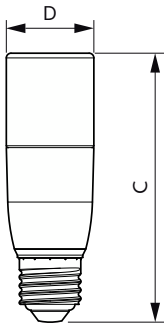

## Dimensional drawing

Product	D	C
CorePro LED Stick ND 9.5-68W T38 E27 830	37.2 mm	114.3 mm