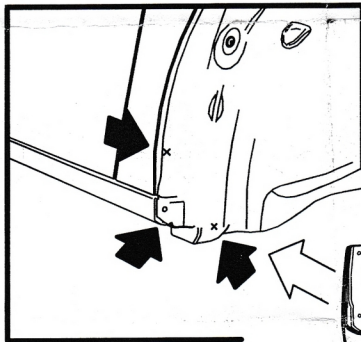

Mudflaps front Citroen C-elysee,2013-> /Peugeot 301,2013->

Preparation

1x  Original Screw

Installation

1x  Original Screw

2x  Screw \varnothing 4,2x16mm

Art: EXP.NLF.10.30.F10

Set package