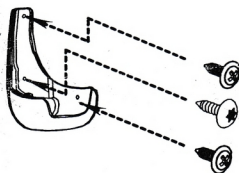

Mudflaps front Citroen C-elysee,2013-> /Peugeot 301,2013->

Preparation

1x  Original Screw

Installation

1x  Original Screw

2x  Screw \varnothing 4,2x16mm

Art: EXP.NLF.10.30.F10

Set package