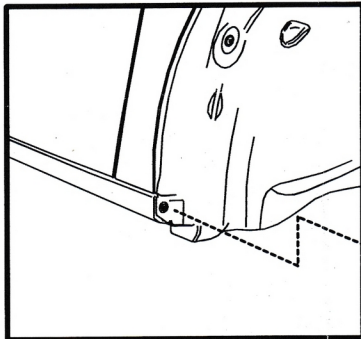

Mudflaps front Citroen C-elysee,2013-> /Peugeot 301,2013->

Preparation

1x  Original Screw

Installation

1x  Original Screw

2x  Screw \varnothing 4,2x16mm

Art: EXP.NLF.10.30.F10

Set package