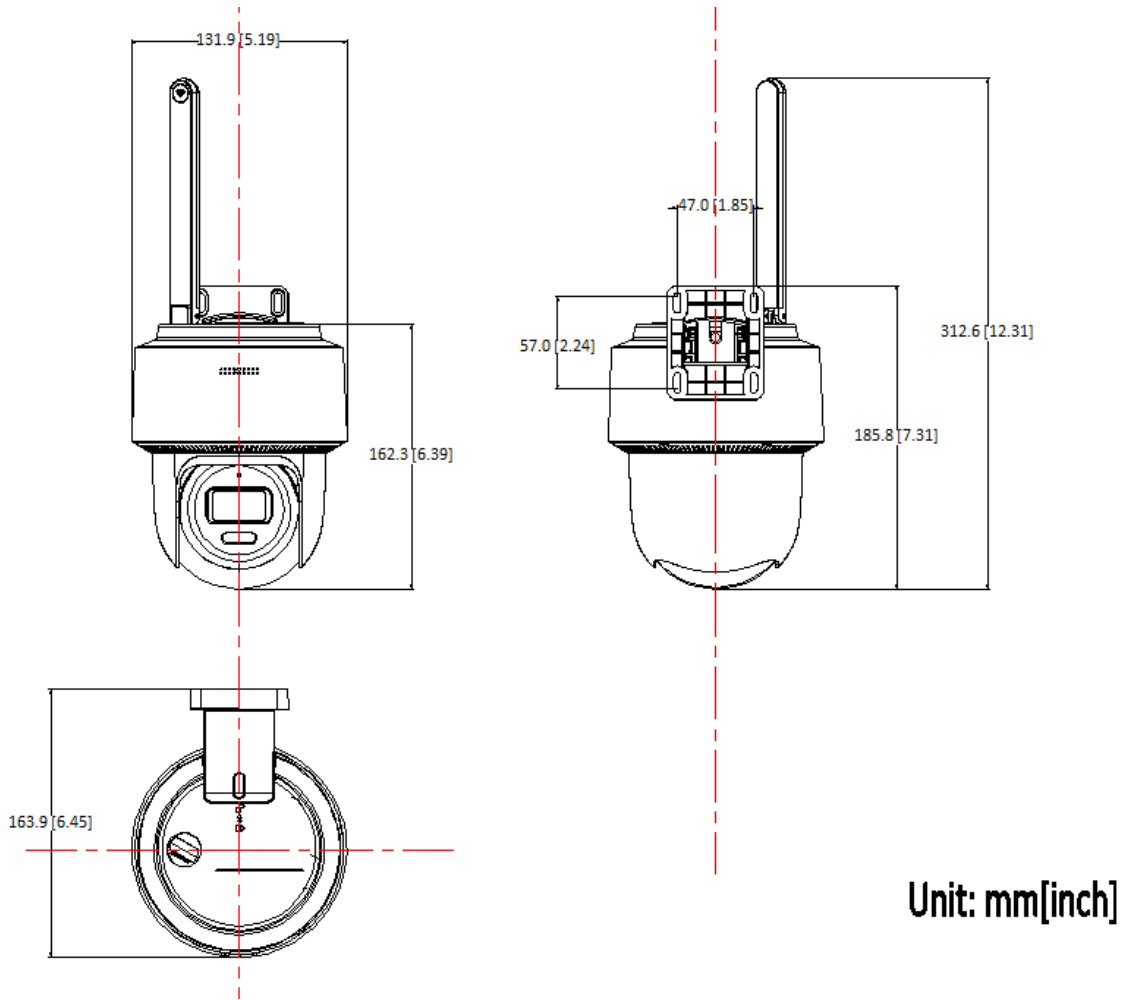

Working Temperature	Bullet: -30 °C to 60 °C (-22 °F to 140 °F) Dome: -10 °C to 40 °C (-14 °F to 104 °F)
Working Humidity	95% or less (non-condensing)
Dimension (W × D × H)	Bullet: 260.9 mm × 113.9 mm × 67.4 mm (10.3" × 4.5" × 2.7") Turret: 131.9 mm × 163.9 mm × 312.6 mm (5.19" × 6.45" × 12.31")
Weight	Bullet: 305 g (0.67 lb.) Dome: 600 g (1.32 lb.)
<b>Others</b>	
Camera Case Type	Bullet,Dome
Image Sensor	1/2.7" Progressive Scan CMOS
Min. Illumination	Bullet: Color: 0.005 Lux @ (F1.6, AGC ON), B/W: 0 Lux with IR Dome: Color: 0.005 Lux @ (F1.6, AGC ON),B/W: 0.001 Lux @ (F1.6, AGC ON),0 Lux with IR
Day &Night	IR cut filter
WDR	DWDR
Angle Adjustment	Bullet: Pan: 0° to 360°,tilt: 0° to 90°,rotate: 0° to 360° Dome: Pan: 0° to 345°,tilt: 0° to 80°
Protection Level	IP66
Wi-Fi Support	Yes
<b>NVR</b>	
<b>Video and Audio</b>	
IP Video Input	4-ch
Incoming/Outgoing Bandwidth	20 Mbps/20 Mbps
<b>Decoding</b>	
Video Resolution	6 MP/5 MP/4 MP/3 MP/1080p/UXGA /720p/VGA/4CIF/DCIF/ 2CIF/CIF/QCIF
Synchronous Playback	1-ch
<b>Network</b>	
Network Interface	1, RJ45 10/100M Ethernet interface
<b>Wi-Fi</b>	
Frequency Band	2.4 GHz
Antenna Structure	High gain antenna
Transmission Speed	150 Mbps
Transmission Standard	IEEE 802.11b/g/n/ax
<b>Auxiliary Interface</b>	
SD Card	32G/64G/128G/256G/512G
<b>General</b>	
Power Supply	12 VDC   1A
Consumption (without HDD and PoE off)	≤ 6 W
Working Temperature	-10 °C to 55 °C (14 °F to 131 °F)
Working Humidity	10% to 90%
Dimension (W × D × H)	163 x 125 x 26 mm (6.4" × 4.9" × 1.0")
Weight (without hard disk)	≤ 500g

Kit	
Accessories	Power adaptor: 2 × IPC power adaptor, 1 × NVS power adaptor Ethernet cable: RJ45, Cat5e UTP, 1 m
Certification	CB, CE
Weight (with package)	≤ 2.5 kg (5.5 lb)

### ▪ Dimension

Unit: mm (inch)

scale/1:1;Unit/mm