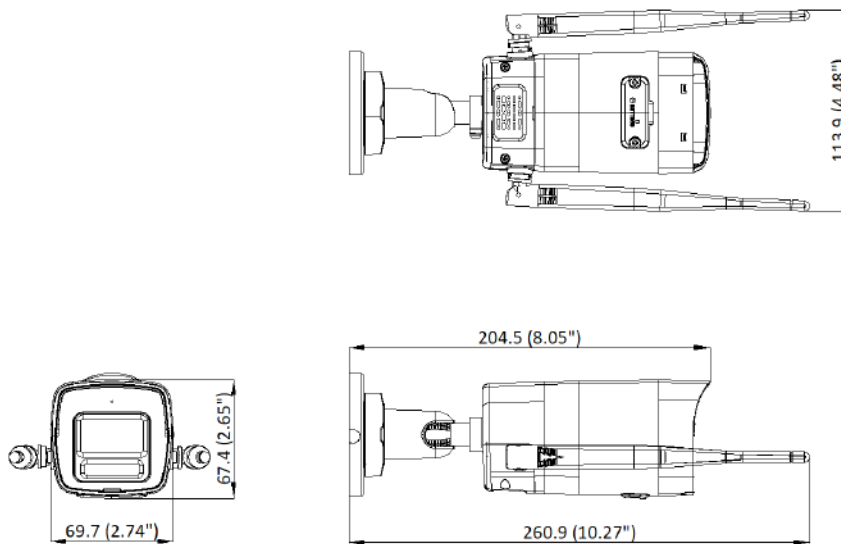

Working Temperature	Bullet: -30 °C to 60 °C (-22 °F to 140 °F) Dome: -10 °C to 40 °C (-14 °F to 104 °F)
Working Humidity	95% or less (non-condensing)
Dimension (W × D × H)	Bullet: 260.9 mm × 113.9 mm × 67.4 mm (10.3" × 4.5" × 2.7") Turret: 131.9 mm × 163.9 mm × 312.6 mm (5.19" × 6.45" × 12.31")
Weight	Bullet: 305 g (0.67 lb.) Dome: 600 g (1.32 lb.)
<b>Others</b>	
Camera Case Type	Bullet,Dome
Image Sensor	1/2.7" Progressive Scan CMOS
Min. Illumination	Bullet: Color: 0.005 Lux @ (F1.6, AGC ON), B/W: 0 Lux with IR Dome: Color: 0.005 Lux @ (F1.6, AGC ON),B/W: 0.001 Lux @ (F1.6, AGC ON),0 Lux with IR
Day &Night	IR cut filter
WDR	DWDR
Angle Adjustment	Bullet: Pan: 0° to 360°,tilt: 0° to 90°,rotate: 0° to 360° Dome: Pan: 0° to 345°,tilt: 0° to 80°
Protection Level	IP66
Wi-Fi Support	Yes
<b>NVR</b>	
<b>Video and Audio</b>	
IP Video Input	4-ch
Incoming/Outgoing Bandwidth	20 Mbps/20 Mbps
<b>Decoding</b>	
Video Resolution	6 MP/5 MP/4 MP/3 MP/1080p/UXGA /720p/VGA/4CIF/DCIF/ 2CIF/CIF/QCIF
Synchronous Playback	1-ch
<b>Network</b>	
Network Interface	1, RJ45 10/100M Ethernet interface
<b>Wi-Fi</b>	
Frequency Band	2.4 GHz
Antenna Structure	High gain antenna
Transmission Speed	150 Mbps
Transmission Standard	IEEE 802.11b/g/n/ax
<b>Auxiliary Interface</b>	
SD Card	32G/64G/128G/256G/512G
<b>General</b>	
Power Supply	12 VDC   1A
Consumption (without HDD and PoE off)	≤ 6 W
Working Temperature	-10 °C to 55 °C (14 °F to 131 °F)
Working Humidity	10% to 90%
Dimension (W × D × H)	163 x 125 x 26 mm (6.4" × 4.9" × 1.0")
Weight (without hard disk)	≤ 500g

### ▪ Dimension

Unit: mm (inch)

scale/1:1;Unit/mm