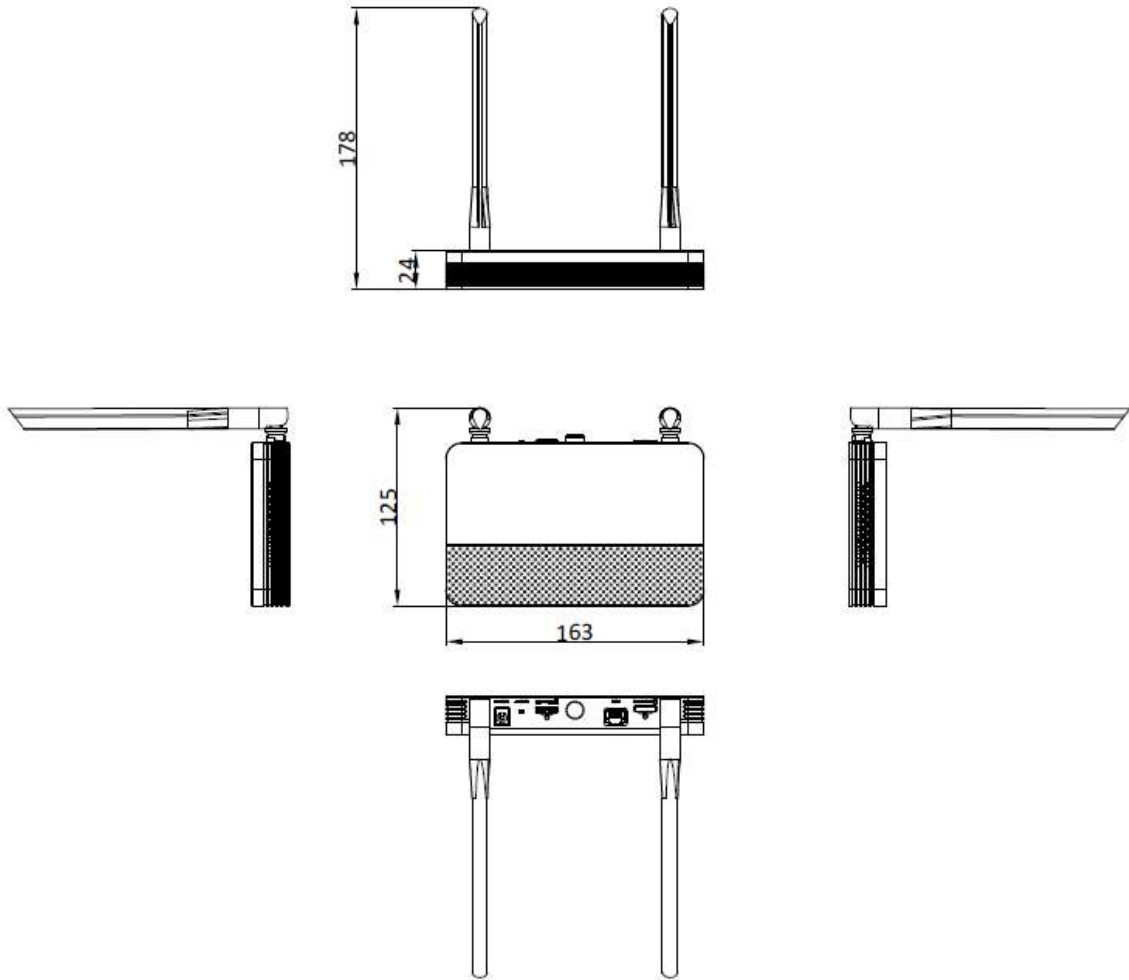

Working Temperature	Bullet: -30 °C to 60 °C (-22 °F to 140 °F) Dome: -10 °C to 40 °C (-14 °F to 104 °F)
Working Humidity	95% or less (non-condensing)
Dimension (W × D × H)	Bullet: 260.9 mm × 113.9 mm × 67.4 mm (10.3" × 4.5" × 2.7") Turret: 131.9 mm × 163.9 mm × 312.6 mm (5.19" × 6.45" × 12.31")
Weight	Bullet: 305 g (0.67 lb.) Dome: 600 g (1.32 lb.)
<b>Others</b>	
Camera Case Type	Bullet,Dome
Image Sensor	1/2.7" Progressive Scan CMOS
Min. Illumination	Bullet: Color: 0.005 Lux @ (F1.6, AGC ON), B/W: 0 Lux with IR Dome: Color: 0.005 Lux @ (F1.6, AGC ON),B/W: 0.001 Lux @ (F1.6, AGC ON),0 Lux with IR
Day &Night	IR cut filter
WDR	DWDR
Angle Adjustment	Bullet: Pan: 0° to 360°,tilt: 0° to 90°,rotate: 0° to 360° Dome: Pan: 0° to 345°,tilt: 0° to 80°
Protection Level	IP66
Wi-Fi Support	Yes
<b>NVR</b>	
<b>Video and Audio</b>	
IP Video Input	4-ch
Incoming/Outgoing Bandwidth	20 Mbps/20 Mbps
<b>Decoding</b>	
Video Resolution	6 MP/5 MP/4 MP/3 MP/1080p/UXGA /720p/VGA/4CIF/DCIF/ 2CIF/CIF/QCIF
Synchronous Playback	1-ch
<b>Network</b>	
Network Interface	1, RJ45 10/100M Ethernet interface
<b>Wi-Fi</b>	
Frequency Band	2.4 GHz
Antenna Structure	High gain antenna
Transmission Speed	150 Mbps
Transmission Standard	IEEE 802.11b/g/n/ax
<b>Auxiliary Interface</b>	
SD Card	32G/64G/128G/256G/512G
<b>General</b>	
Power Supply	12 VDC   1A
Consumption (without HDD and PoE off)	≤ 6 W
Working Temperature	-10 °C to 55 °C (14 °F to 131 °F)
Working Humidity	10% to 90%
Dimension (W × D × H)	163 x 125 x 26 mm (6.4" × 4.9" × 1.0")
Weight (without hard disk)	≤ 500g

### ▪ Dimension

Unit: mm (inch)

scale/1:1;Unit/mm