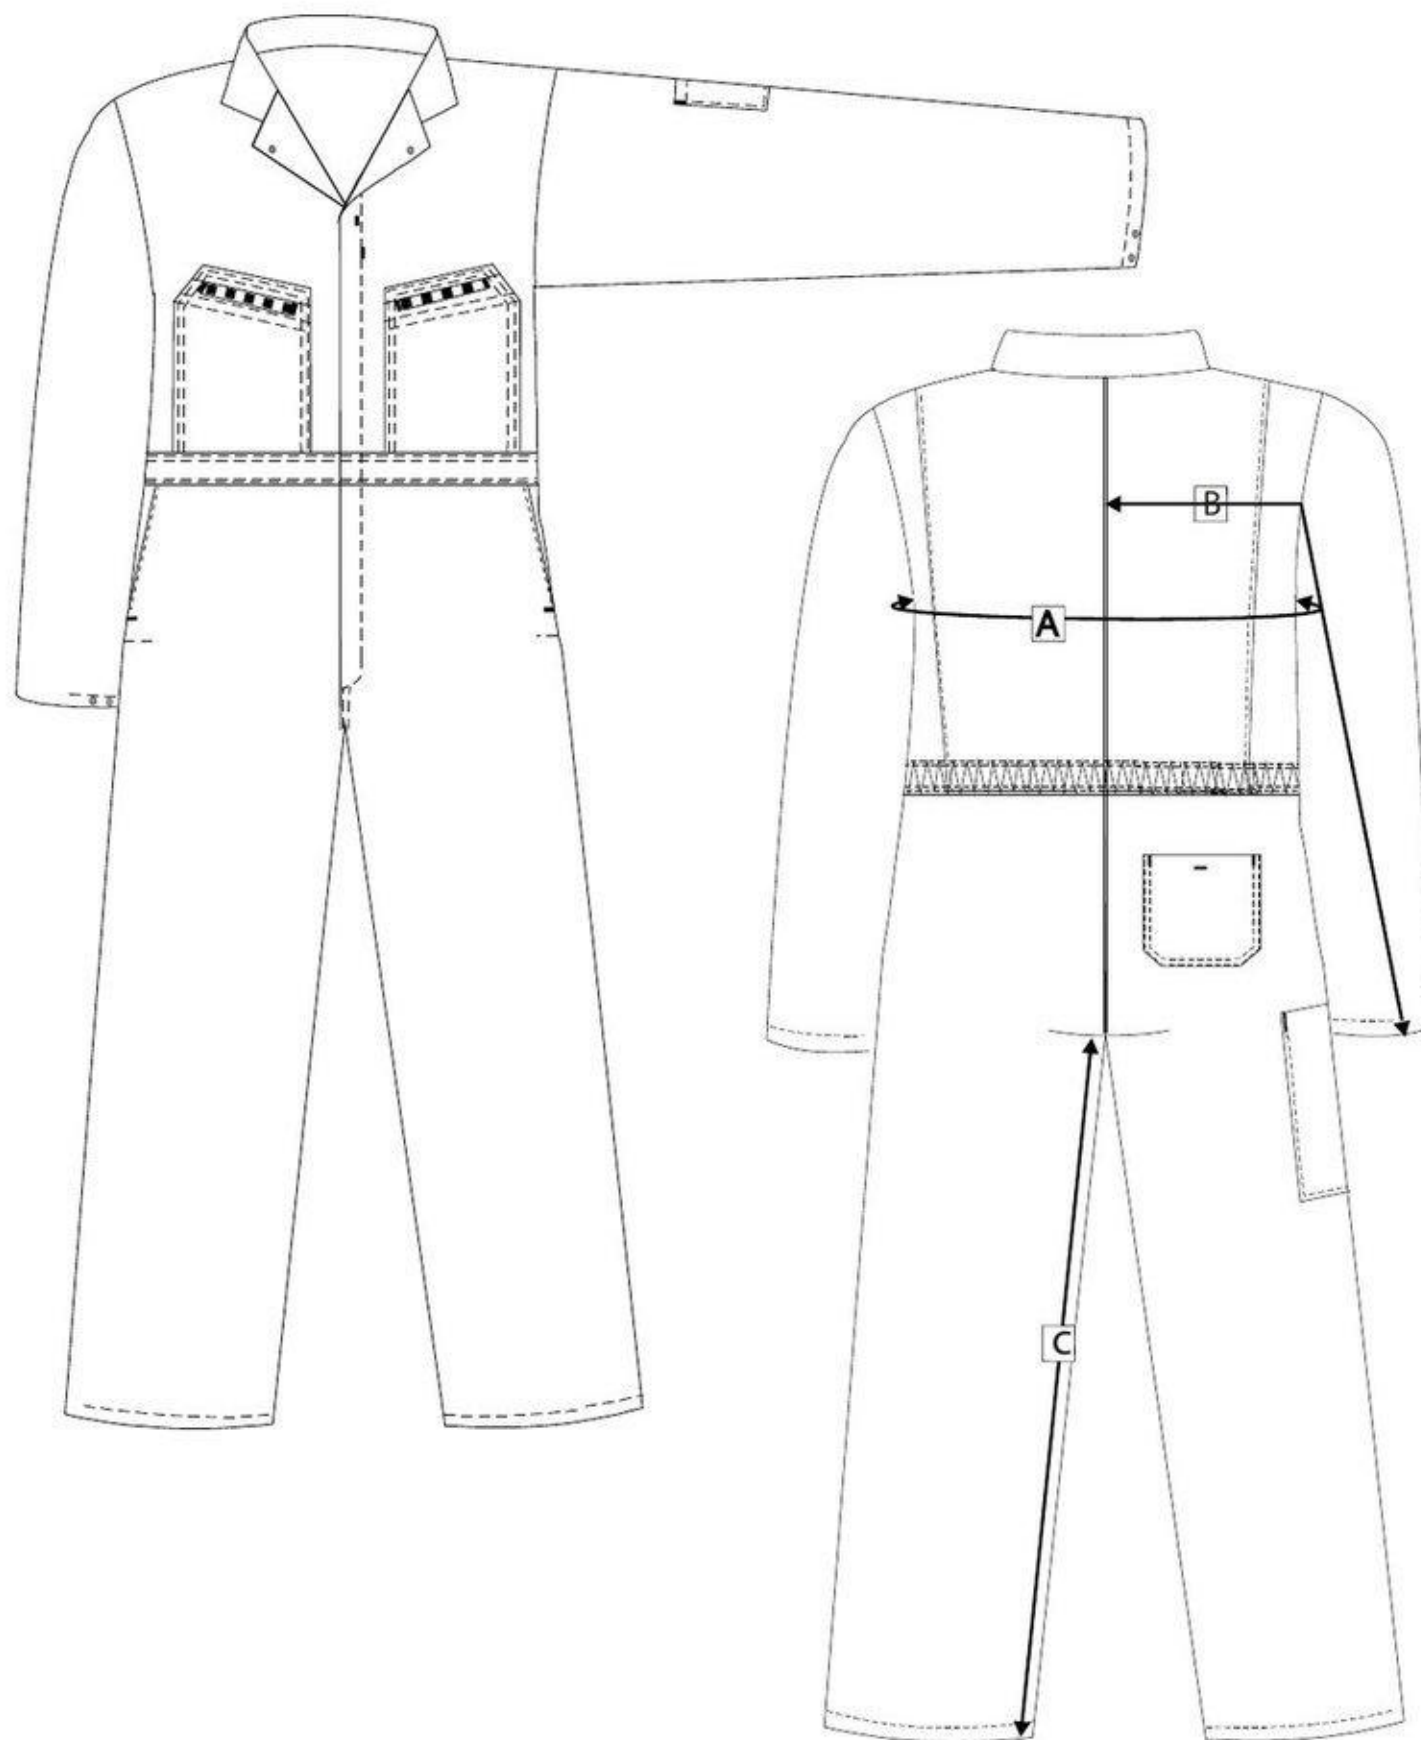

STYLE NO: C890

DESCRIPTION: Youths Boilersuit

Measurements

AREA		4/5	6/7	8/9	10/11	12/13	14/15
Chest	A	82	88	94	100	106	112
Sleeve Length	B	57	62	67	72	77	82
Inside Leg	C	40	46	52	58	64	70