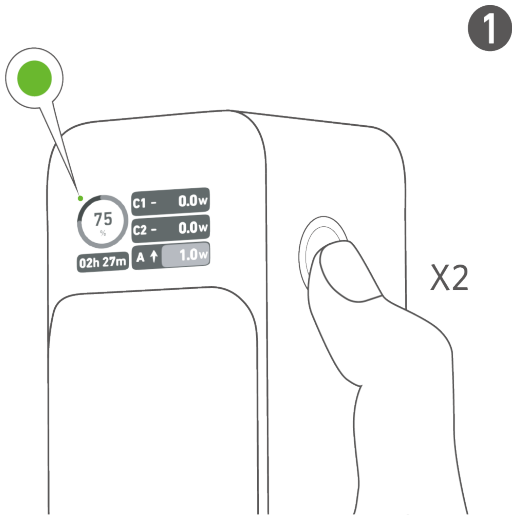

Charging Your Devices

Recharging Your Power Bank

Trickle-Charging Mode

Charge your accessories in trickle-charging mode.
To activate trickle-charging mode.

To exit trickle-charging mode.

LCD Screen Guide

Specifications

Cell Capacity	24000mAh (4000mAh*6pcs)
USB-C 1 Input	5V :: 3A / 9V :: 3A / 15V :: 3A / 20V :: 5A / 28V :: 5A(140W Max)
USB-C 1 / USB-C 2 Output	5V :: 3A / 9V :: 3A / 15V :: 3A / 20V :: 5A / 28V :: 5A(140W Max)
USB-A Output	5V :: 3A / 9V :: 2A / 12V :: 1.5A(18W Max)
Total Output	140W Max