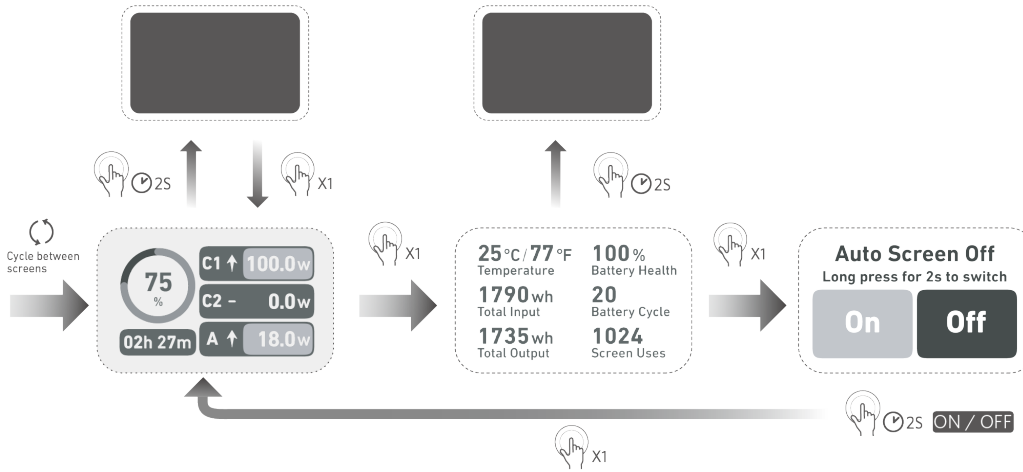

Charging Your Devices

Recharging Your Power Bank

Trickle-Charging Mode

Charge your accessories in trickle-charging mode.
To activate trickle-charging mode.

To exit trickle-charging mode.

LCD Screen Guide

Specifications

Cell Capacity	24000mAh (4000mAh*6pcs)
USB-C 1 Input	5V :: 3A / 9V :: 3A / 15V :: 3A / 20V :: 5A / 28V :: 5A(140W Max)
USB-C 1 / USB-C 2 Output	5V :: 3A / 9V :: 3A / 15V :: 3A / 20V :: 5A / 28V :: 5A(140W Max)
USB-A Output	5V :: 3A / 9V :: 2A / 12V :: 1.5A(18W Max)
Total Output	140W Max