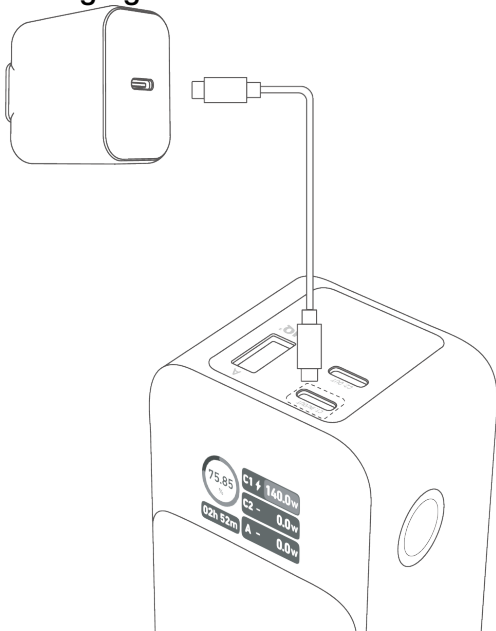

Charging Your Devices

Recharging Your Power Bank

Trickle-Charging Mode

Charge your accessories in trickle-charging mode.
To activate trickle-charging mode.

To exit trickle-charging mode.

LCD Screen Guide

Specifications

Cell Capacity	24000mAh (4000mAh*6pcs)
USB-C 1 Input	5V :: 3A / 9V :: 3A / 15V :: 3A / 20V :: 5A / 28V :: 5A(140W Max)
USB-C 1 / USB-C 2 Output	5V :: 3A / 9V :: 3A / 15V :: 3A / 20V :: 5A / 28V :: 5A(140W Max)
USB-A Output	5V :: 3A / 9V :: 2A / 12V :: 1.5A(18W Max)
Total Output	140W Max