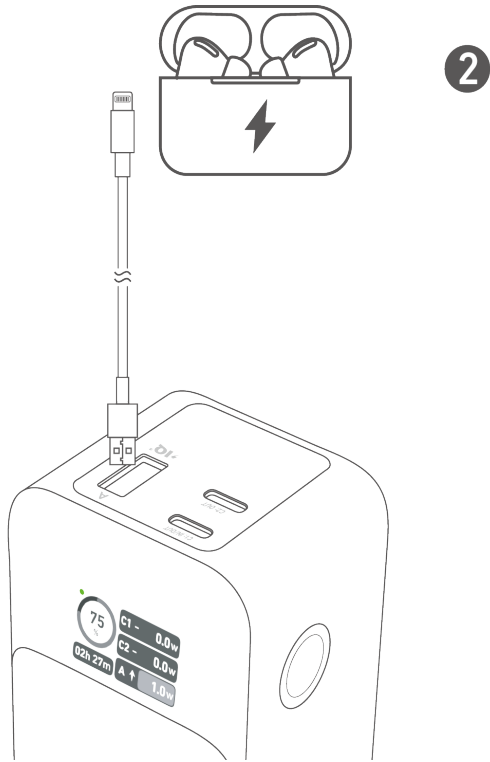

Charging Your Devices

Recharging Your Power Bank

Trickle-Charging Mode

Charge your accessories in trickle-charging mode.
To activate trickle-charging mode.

To exit trickle-charging mode.

LCD Screen Guide

Specifications

Cell Capacity	24000mAh (4000mAh*6pcs)
USB-C 1 Input	5V :: 3A / 9V :: 3A / 15V :: 3A / 20V :: 5A / 28V :: 5A(140W Max)
USB-C 1 / USB-C 2 Output	5V :: 3A / 9V :: 3A / 15V :: 3A / 20V :: 5A / 28V :: 5A(140W Max)
USB-A Output	5V :: 3A / 9V :: 2A / 12V :: 1.5A(18W Max)
Total Output	140W Max