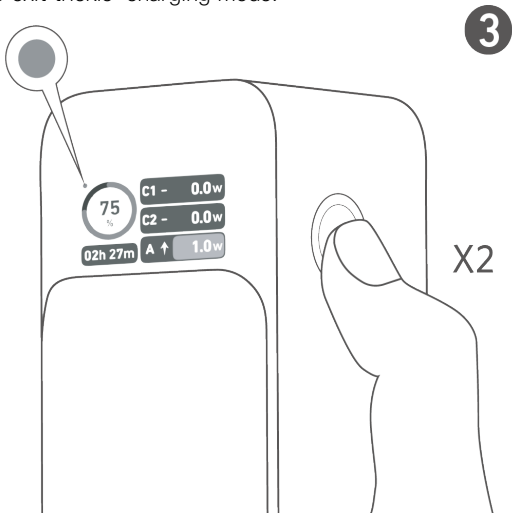

Charging Your Devices

Recharging Your Power Bank

Trickle-Charging Mode

Charge your accessories in trickle-charging mode.
To activate trickle-charging mode.

To exit trickle-charging mode.

LCD Screen Guide

Specifications

Cell Capacity	24000mAh (4000mAh*6pcs)
USB-C 1 Input	5V :: 3A / 9V :: 3A / 15V :: 3A / 20V :: 5A / 28V :: 5A(140W Max)
USB-C 1 / USB-C 2 Output	5V :: 3A / 9V :: 3A / 15V :: 3A / 20V :: 5A / 28V :: 5A(140W Max)
USB-A Output	5V :: 3A / 9V :: 2A / 12V :: 1.5A(18W Max)
Total Output	140W Max