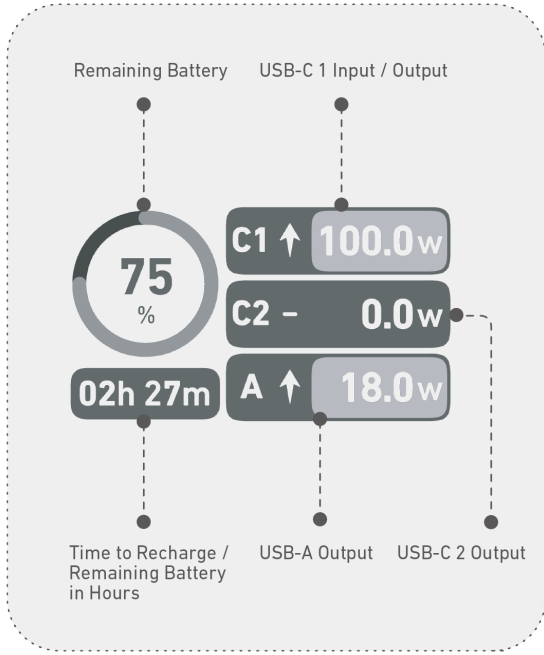

Charging Your Devices

Recharging Your Power Bank

Trickle-Charging Mode

Charge your accessories in trickle-charging mode.
To activate trickle-charging mode.

To exit trickle-charging mode.

LCD Screen Guide

Specifications

Cell Capacity	24000mAh (4000mAh*6pcs)
USB-C 1 Input	5V :: 3A / 9V :: 3A / 15V :: 3A / 20V :: 5A / 28V :: 5A(140W Max)
USB-C 1 / USB-C 2 Output	5V :: 3A / 9V :: 3A / 15V :: 3A / 20V :: 5A / 28V :: 5A(140W Max)
USB-A Output	5V :: 3A / 9V :: 2A / 12V :: 1.5A(18W Max)
Total Output	140W Max