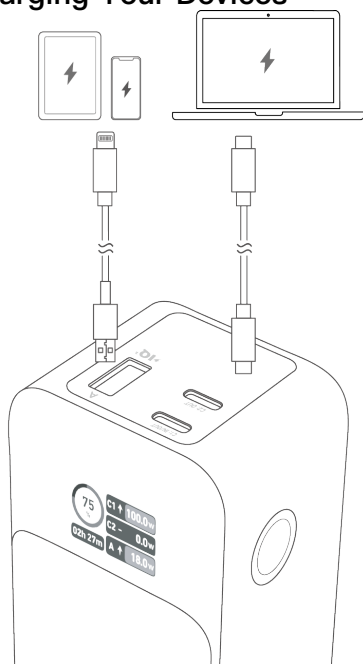

Charging Your Devices

Recharging Your Power Bank

Trickle-Charging Mode

Charge your accessories in trickle-charging mode.
To activate trickle-charging mode.

To exit trickle-charging mode.

LCD Screen Guide

Specifications

Cell Capacity	24000mAh (4000mAh*6pcs)
USB-C 1 Input	5V :: 3A / 9V :: 3A / 15V :: 3A / 20V :: 5A / 28V :: 5A(140W Max)
USB-C 1 / USB-C 2 Output	5V :: 3A / 9V :: 3A / 15V :: 3A / 20V :: 5A / 28V :: 5A(140W Max)
USB-A Output	5V :: 3A / 9V :: 2A / 12V :: 1.5A(18W Max)
Total Output	140W Max