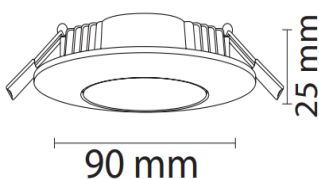

LED DOWNLIGHT

Product&Family Code:

016 085 0005

LOGAN 3CCT

BLACK

WHITE

CCT Adjustable

Technical Drawing

Technical Data

Voltage (V)	170-265V
Product Wattage (W)	5
Equivalence with incandescent lamp	40
Colour Render Index (Ra)	>Ra70
Colour Temperature (K)	3000K-4500K-6000K
Materials	Aluminium Die Casting Body
Protection Class	II
Dimmable	No
EEL	-
Warm-up time up to 60 % of the full light output	Instant Full Light
Luminous Flux (lm)	450
Luminous Efficacy (lm/W)	90
Rated Life (hrs) ⌚	25.000
IP Rating	65
Power Factor	>0.5
Beam Angle	60°
Starting Time	<0.2s
Number of ON-OFF cycling	x12.500