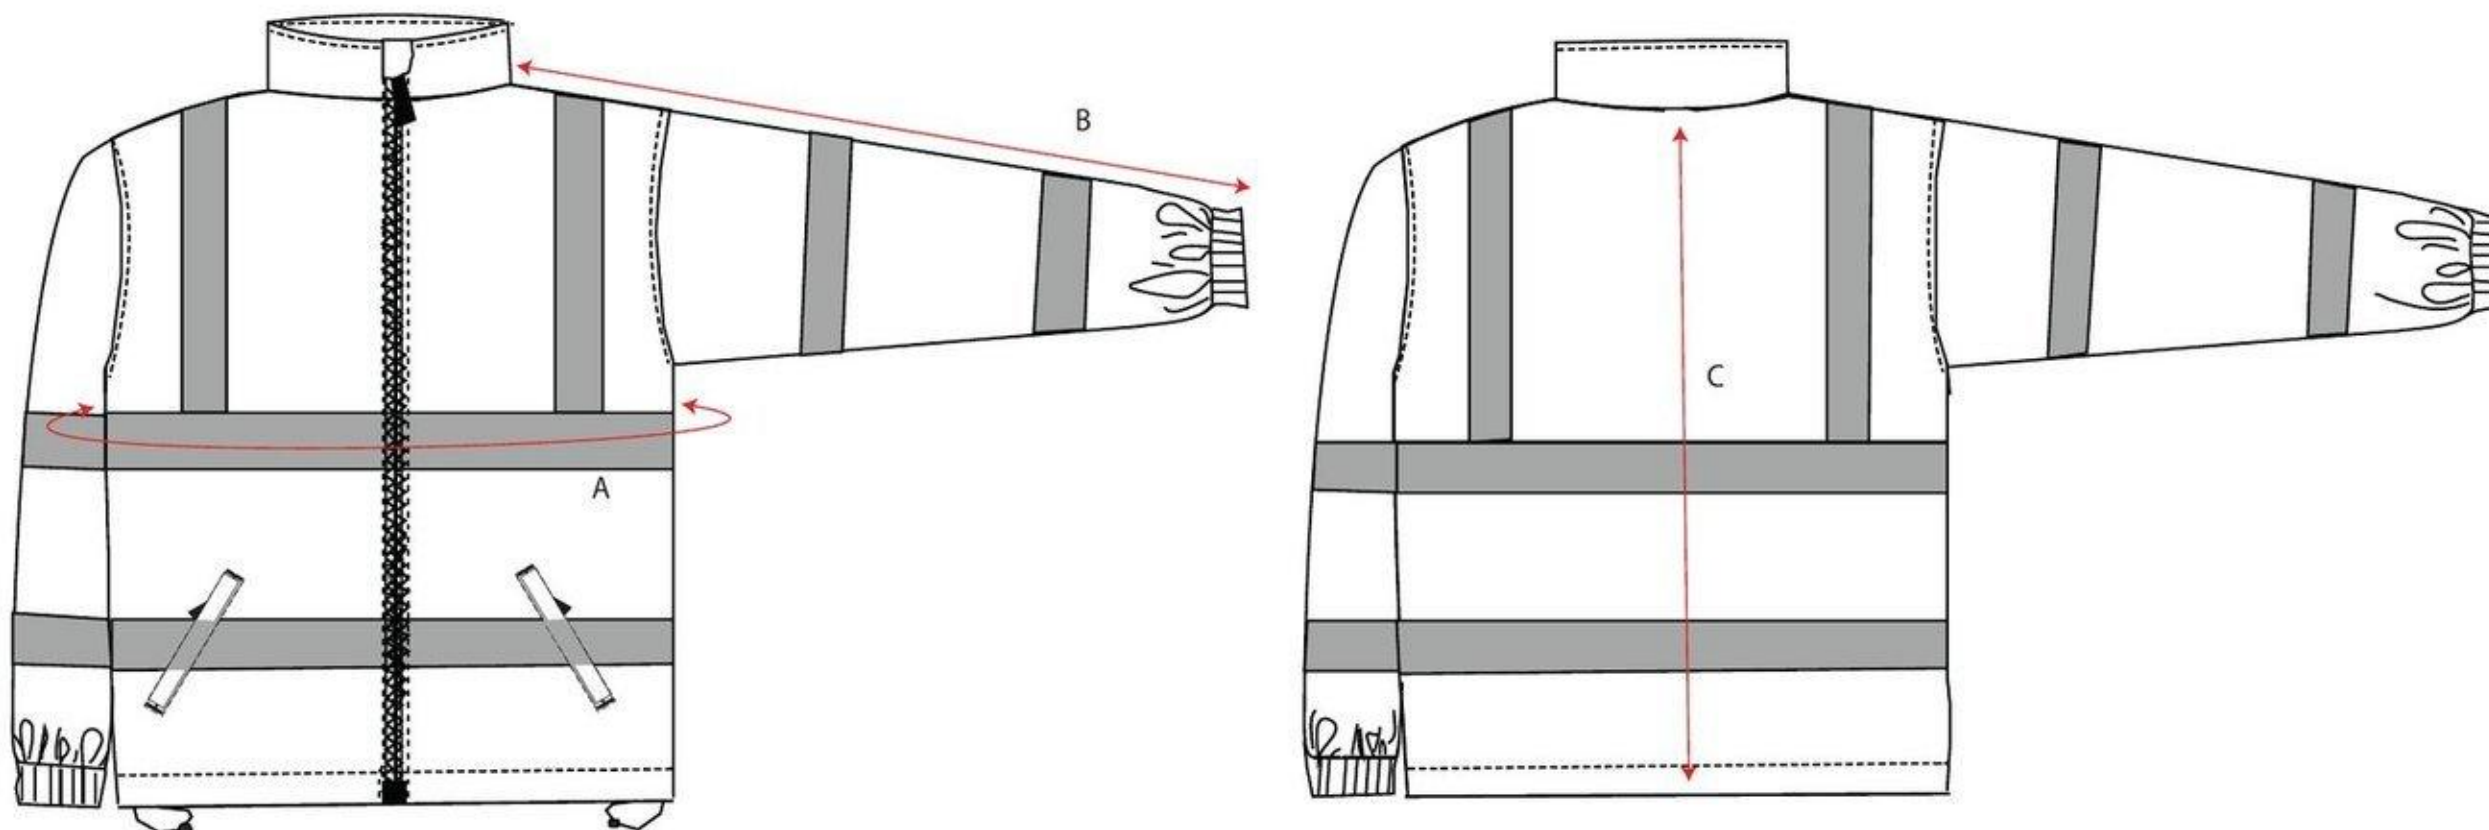

STYLE NO: FR31

DESCRIPTION: Yellow/Navy, Hi Vis, Flame Resistant, Anti-Static, Fleece Jacket to EN ISO 20471, EN ISO 11612 & EN 1149

	Code	XS	Small	Medium	Large	X Large	XXL	3XL	4XL	5XL	6XL	7XL
To Fit Chest		80-88	92-96	100-104	108-112	116-124	128-132	136-140	144-148	152-160	164-172	176-184
Chest	A	98	106	114	122	130	138	146	154	162	170	182
Collar to cuff	B	79	80	81	82	83	84	85	86	87	87	88
CB length	C	72	72	74	74	76	76	76	78	78	78	79