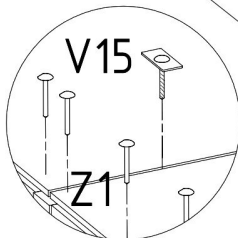

MALAX 3X3 H

PRODUCTION DATE

PACKING CODE

V13 x1	V15 x6	Z1 x70	B1 Ant ø17/4mm x40 x40	B1 K ø17/4mm x40 x40			
M1 12x15mm x40	E1 8x30mm x24	N1 L=35mm x24	B1 B ø17/5-4mm x40 x40	B1 S-A ø17/5-4mm x40 x40	E3 8x50mm x8	N4 L=62mm x8	T1 x6

MALAX 3X3 H

PRODUCTION DATE

PACKING CODE

001579	5	3
000390	4	2
001580	3	2
001578	2	2
000051	1	6
ID	NUMBER	QUANTITY

M1  12x15mm x24	E1  8x30mm x8
---	---

M1  12x15mm x8	E1  8x30mm x8
---	--

B1

ø17/5-4mm X40