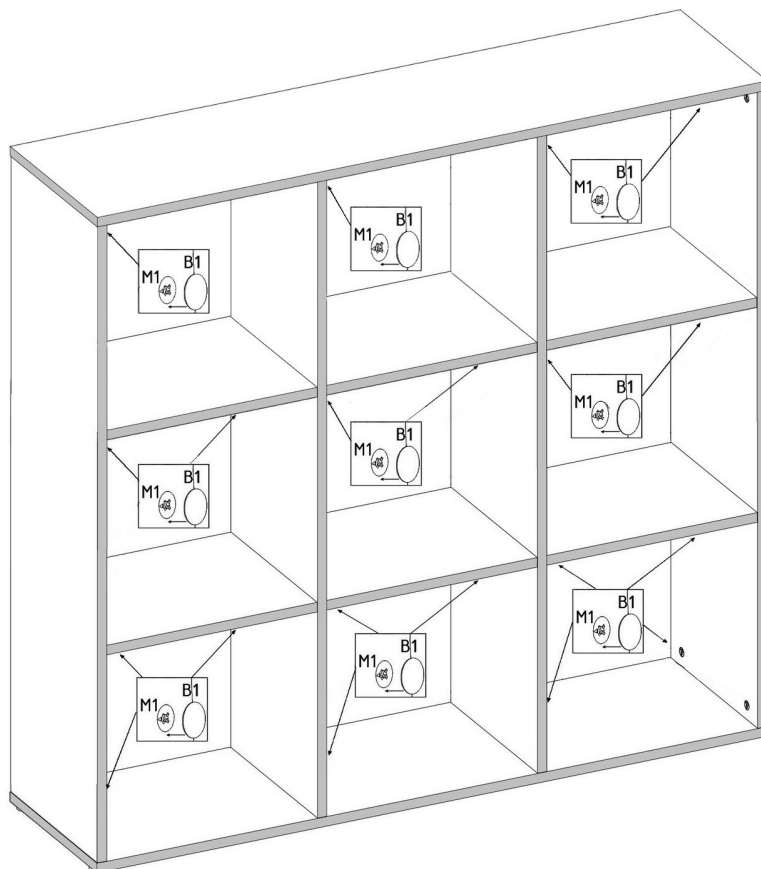

MALAX 3X3 H

PRODUCTION DATE

PACKING CODE

V13 x1	V15 x6	Z1 x70	B1 Ant ø17/4mm x40 x40	B1 K ø17/4mm x40 x40			
M1 12x15mm x40	E1 8x30mm x24	N1 L=35mm x24	B1 B ø17/5-4mm x40 x40	B1 S-A ø17/5-4mm x40 x40	E3 8x50mm x8	N4 L=62mm x8	T1 x6

MALAX 3X3 H

PRODUCTION DATE

PACKING CODE

001579	5	3
000390	4	2
001580	3	2
001578	2	2
000051	1	6
ID	NUMBER	QUANTITY

M1  12x15mm x24	E1  8x30mm x8
---	---

M1  12x15mm x8	E1  8x30mm x8
---	--

B1

ø17/5-4mm X40