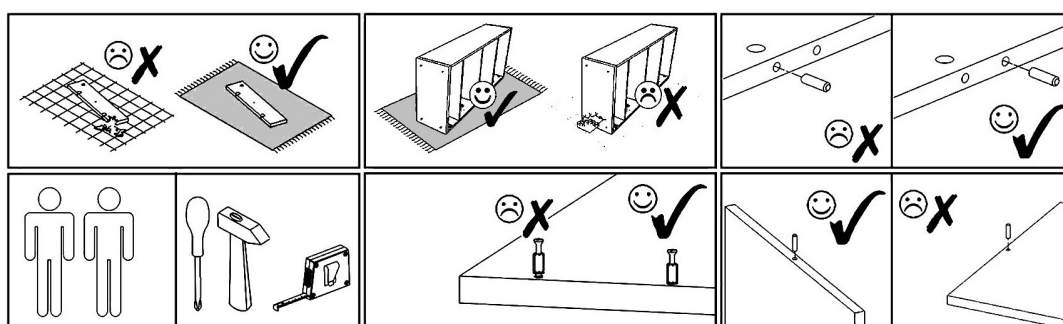

MALAX 3X3 H

PRODUCTION DATE

PACKING CODE

V13 x1	V15 x6	Z1 x70	B1 Ant ø17/4mm x40 x40	B1 K ø17/4mm x40 x40			
M1 12x15mm x40	E1 8x30mm x24	N1 L=35mm x24	B1 B ø17/5-4mm x40 x40	B1 S-A ø17/5-4mm x40 x40	E3 8x50mm x8	N4 L=62mm x8	T1 x6