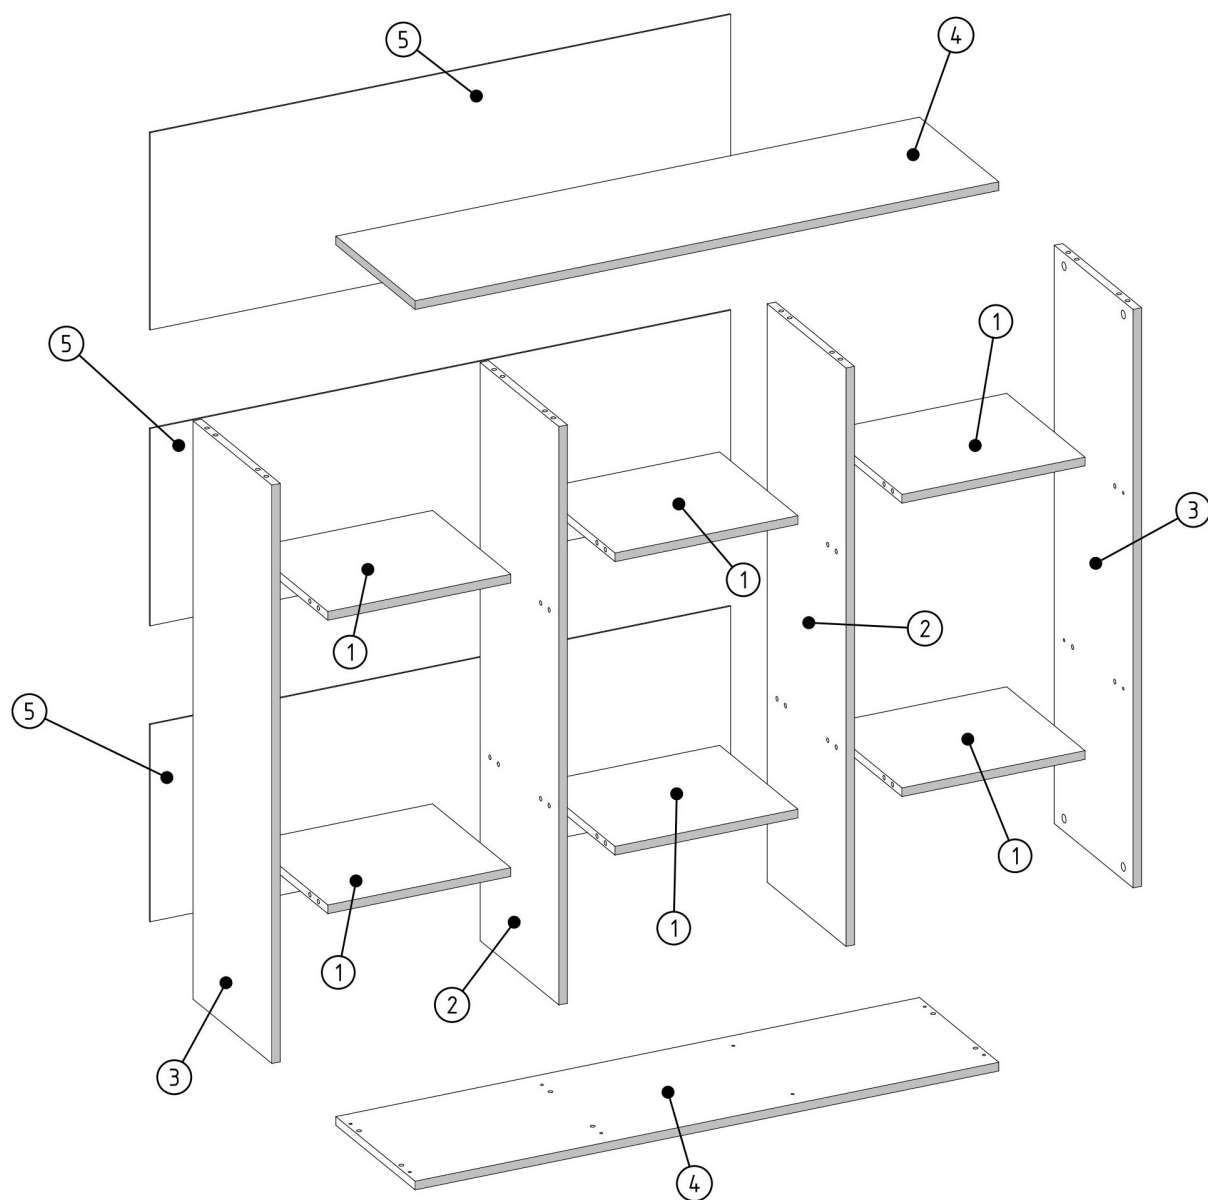

MALAX 3X3 H

PRODUCTION DATE

PACKING CODE

V13 x1	V15 x6	Z1 x70	B1 Ant ø17/4mm x40 x40	B1 K ø17/4mm x40 x40			
M1 12x15mm x40	E1 8x30mm x24	N1 L=35mm x24	B1 B ø17/5-4mm x40 x40	B1 S-A ø17/5-4mm x40 x40	E3 8x50mm x8	N4 L=62mm x8	T1 x6

MALAX 3X3 H

PRODUCTION DATE

PACKING CODE

001579	5	3
000390	4	2
001580	3	2
001578	2	2
000051	1	6
ID	NUMBER	QUANTITY

M1  12x15mm x24	E1  8x30mm x8
---	---

M1  12x15mm x8	E1  8x30mm x8
---	--

B1

ø17/5-4mm X40