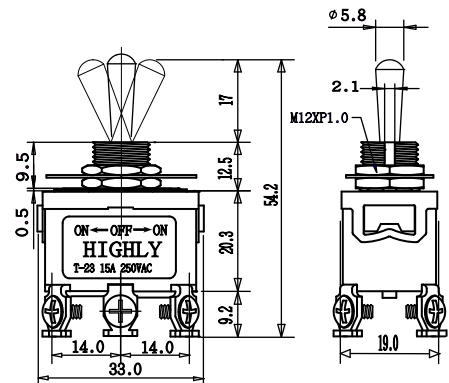

## Operating Characteristics

Unit: mm

Item

Operating Characteristics

Dimensions

T-22

ITEM	FUNCTION	
T-22BS	ON-ON	DPDT 6P
TGP-22BS	ON-ON	DPDT 6P
TGS-22BS	ON-ON	DPDT 6P
TGB-22BS	ON-ON	DPDT 6P
T-22BS-M1	ON-(ON)	DPDT 6P
TGS-22BS-M1	ON-(ON)	DPDT 6P

T23

ITEM	FUNCTION	
T-23BS	ON-OFF-ON	DPDT 6P
TGP-23BS	ON-OFF-ON	DPDT 6P
TGS-23BS	ON-OFF-ON	DPDT 6P
T-23BS-M1	ON-OFF-(ON)	DPDT 6P
TGS-23BS-M1	ON-OFF-(ON)	DPDT 6P
T-23BS-M2	(ON)-OFF-(ON)	DPDT 6P
TGS-23BS-M2	(ON)-OFF-(ON)	DPDT 6P