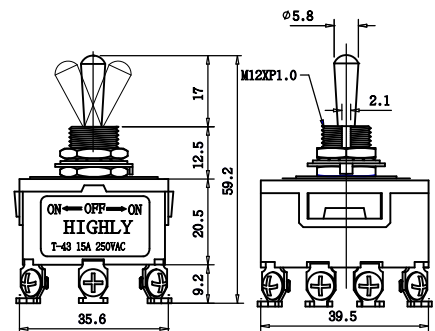

HIGHLY

E4

Design, specifications are subject to change without notice.