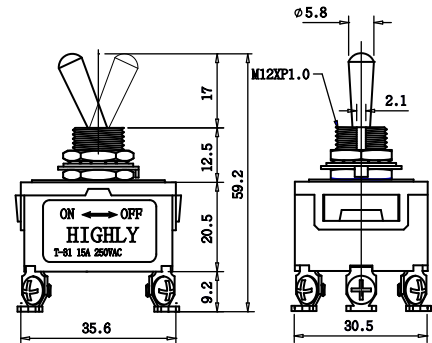

T-31

ITEM	FUNCTION	
T-31BS	ON-OFF	3PST 6P
TGP-31BS	ON-OFF	3PST 6P
TGS-31BS	ON-OFF	3PST 6P
T-31BS-M1	(ON)-OFF	3PST 6P
TGS-31BS-M1	(ON)-OFF	3PST 6P