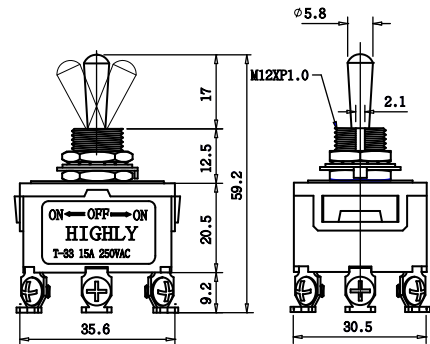

## Operating Characteristics

Unit: mm

Item

Operating Characteristics

Dimensions

T-33

ITEM	FUNCTION	
T-33BS	ON-OFF-ON	3PDT 9P
TGP-33BS	ON-OFF-ON	3PDT 9P
TGS-33BS	ON-OFF-ON	3PDT 9P
TGB-33BS	ON-OFF-ON	3PDT 9P
T-33BS-M1	ON-OFF-(ON)	3PDT 9P
TGS-33BS-M1	ON-OFF-(ON)	3PDT 9P
T-33BS-M2	(ON)-OFF-(ON)	3PDT 9P
TGS-33BS-M2	(ON)-OFF-(ON)	3PDT 9P