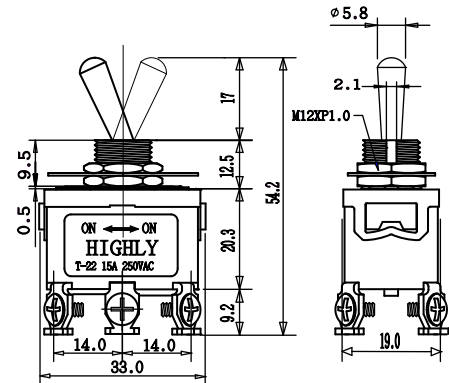

## Operating Characteristics

Unit: mm

Item

Operating Characteristics

Dimensions

T-22

ITEM	FUNCTION	
T-22BS	ON-ON	DPDT 6P
TGP-22BS	ON-ON	DPDT 6P
TGS-22BS	ON-ON	DPDT 6P
TGB-22BS	ON-ON	DPDT 6P
T-22BS-M1	ON-(ON)	DPDT 6P
TGS-22BS-M1	ON-(ON)	DPDT 6P

T23

ITEM	FUNCTION	
T-23BS	ON-OFF-ON	DPDT 6P
TGP-23BS	ON-OFF-ON	DPDT 6P
TGS-23BS	ON-OFF-ON	DPDT 6P
T-23BS-M1	ON-OFF-(ON)	DPDT 6P
TGS-23BS-M1	ON-OFF-(ON)	DPDT 6P
T-23BS-M2	(ON)-OFF-(ON)	DPDT 6P
TGS-23BS-M2	(ON)-OFF-(ON)	DPDT 6P