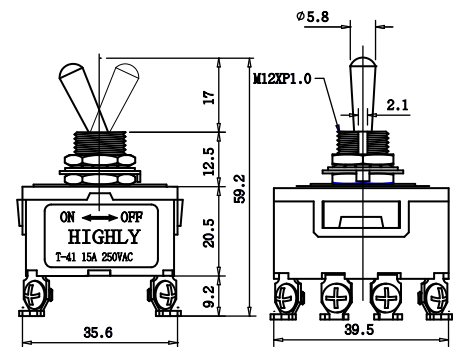

T-41

ITEM	FUNCTION	
T-41BS	ON-OFF	4PST 8P
TGP-41BS	ON-OFF	4PST 8P
TGS-41BS	ON-OFF	4PST 8P
T-41BS-M1	(ON)-OFF	4PST 8P
TGS-41BS-M1	(ON)-OFF	4PST 8P