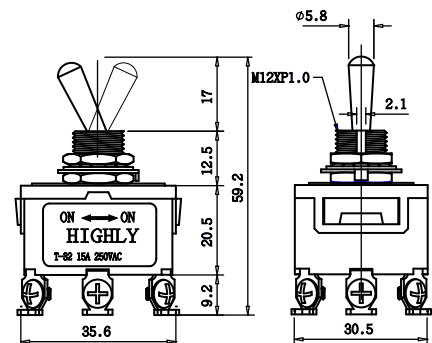

T-31

ITEM	FUNCTION	
T-31BS	ON-OFF	3PST 6P
TGP-31BS	ON-OFF	3PST 6P
TGS-31BS	ON-OFF	3PST 6P
T-31BS-M1	(ON)-OFF	3PST 6P
TGS-31BS-M1	(ON)-OFF	3PST 6P

T-32

ITEM	FUNCTION	
T-32BS	ON-ON	3PDT 9P
TGP-32BS	ON-ON	3PDT 9P
TGS-32BS	ON-ON	3PDT 9P
T-32BS-M1	ON-(ON)	3PDT 9P
TGS-32BS-M1	ON-(ON)	3PDT 9P

## Operating Characteristics

Unit: mm

Item

Operating Characteristics

Dimensions

T-33

ITEM	FUNCTION	
T-33BS	ON-OFF-ON	3PDT 9P
TGP-33BS	ON-OFF-ON	3PDT 9P
TGS-33BS	ON-OFF-ON	3PDT 9P
TGB-33BS	ON-OFF-ON	3PDT 9P
T-33BS-M1	ON-OFF-(ON)	3PDT 9P
TGS-33BS-M1	ON-OFF-(ON)	3PDT 9P
T-33BS-M2	(ON)-OFF-(ON)	3PDT 9P
TGS-33BS-M2	(ON)-OFF-(ON)	3PDT 9P