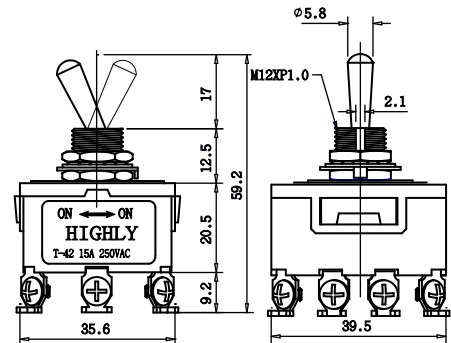

## Operating Characteristics

Unit: mm

Item

Operating Characteristics

Dimensions

T-33

ITEM	FUNCTION	
T-33BS	ON-OFF-ON	3PDT 9P
TGP-33BS	ON-OFF-ON	3PDT 9P
TGS-33BS	ON-OFF-ON	3PDT 9P
TGB-33BS	ON-OFF-ON	3PDT 9P
T-33BS-M1	ON-OFF-(ON)	3PDT 9P
TGS-33BS-M1	ON-OFF-(ON)	3PDT 9P
T-33BS-M2	(ON)-OFF-(ON)	3PDT 9P
TGS-33BS-M2	(ON)-OFF-(ON)	3PDT 9P

T-41

ITEM	FUNCTION	
T-41BS	ON-OFF	4PST 8P
TGP-41BS	ON-OFF	4PST 8P
TGS-41BS	ON-OFF	4PST 8P
T-41BS-M1	(ON)-OFF	4PST 8P
TGS-41BS-M1	(ON)-OFF	4PST 8P

T-42

ITEM	FUNCTION	
T-42BS	ON-ON	4PDT 12P
TGP-42BS	ON-ON	4PDT 12P
TGS-42BS	ON-ON	4PDT 12P
T-42BS-M1	ON-(ON) 4PDT	12P
TGS-42BS-M1	ON-(ON) 4PDT	12P