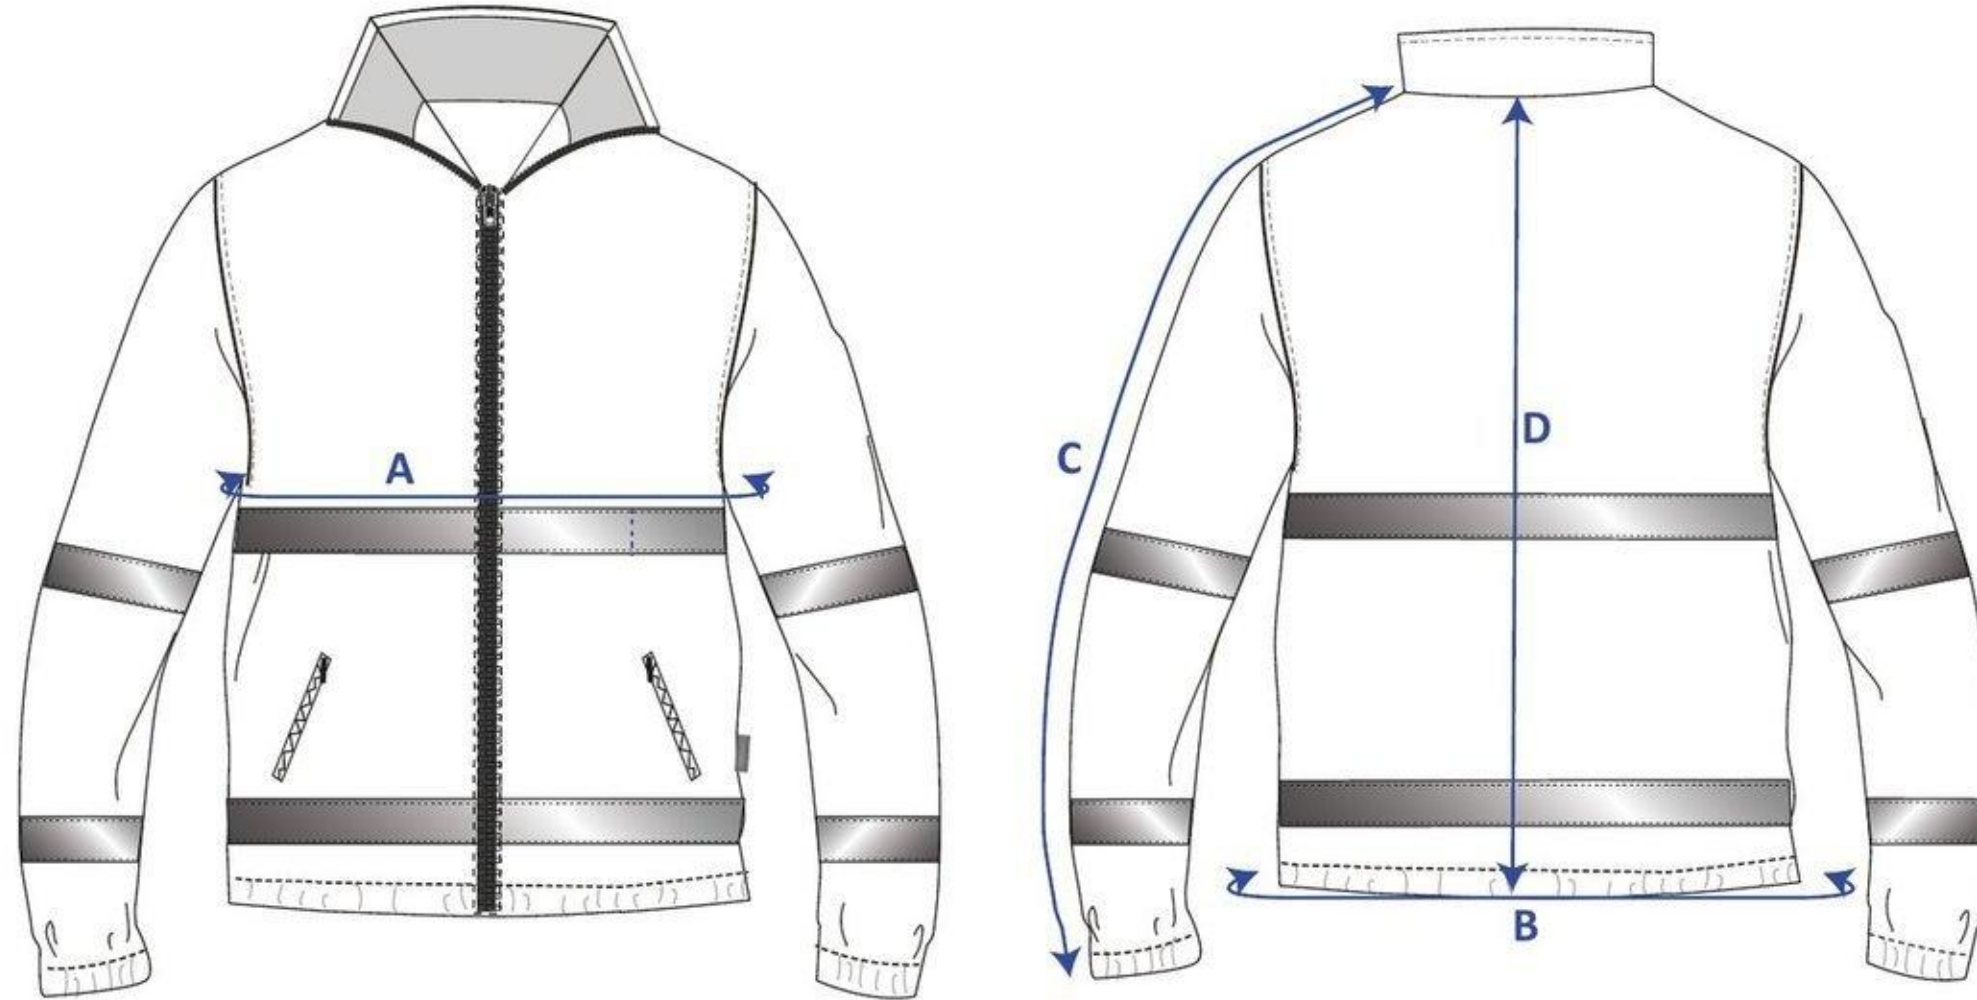

STYLE NO: F250

DESCRIPTION: Hi Vis Essential Fleece

FABRIC: 100% Polyester Fleece

COLOUR: Yellow, Orange

| Measurements in cm: | | XS | S | M | L | XL | XXL | 3XL | 4XL | 5XL | 6XL | Tolerance |
|---------------------|--------------------|-------|-------|---------|---------|---------|---------|---------|---------|---------|---------|-----------|
| | | 80-88 | 92-96 | 100-104 | 108-112 | 116-124 | 128-132 | 136-140 | 144-148 | 152-160 | 164-172 | (+) |
| A | Chest | 106 | 114 | 122 | 130 | 138 | 146 | 154 | 162 | 170 | 178 | 1 |
| B | Hem | 106 | 114 | 122 | 130 | 138 | 146 | 154 | 162 | 170 | 178 | 1 |
| C | Collar to cuff | 80 | 81 | 82 | 83 | 84 | 85 | 86 | 87 | 88 | 89 | 1 |
| D | Centre Back Length | 72 | 74 | 74 | 76 | 76 | 76 | 78 | 78 | 78 | 80 | 1 |