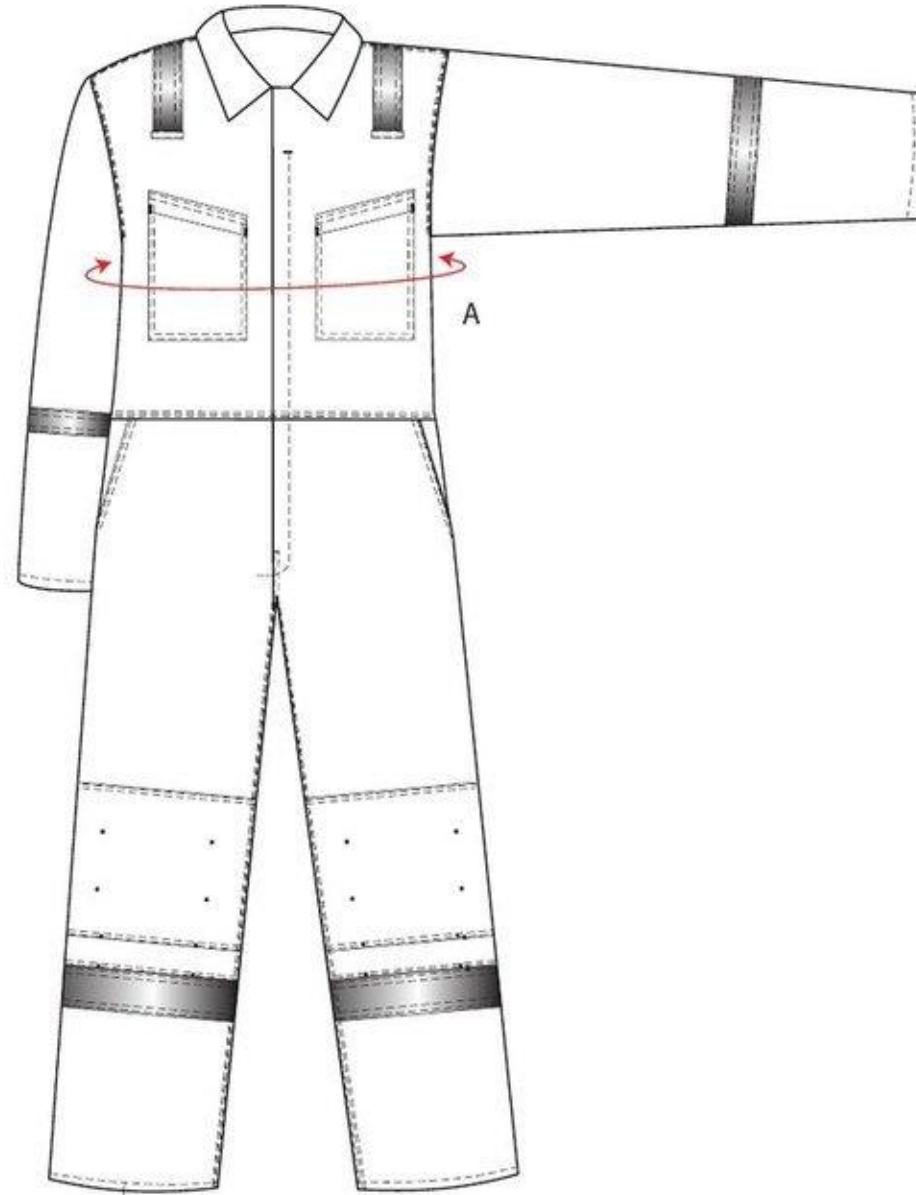

STYLE NO: MX28

DESCRIPTION: Modafume FR- Antistatic boilersuit with reflective tape and knee pad pockets to EN ISO 11612, EN ISO 11611, EN 1149-5, EN 61482-IEC61482-2

FABRIC: 60% Modacrylic 39% Cotton
1% Carbon Fibre 280gm

COLOUR: Orange

AREA		80-88 XSMALL	92 - 96 SMALL	100-104 MEDIUM	108-112 LARGE	116-124 X-LARGE	128-132 XXL	136 - 140 XXXL	152-160 5XL
Chest	A	102	110	118	126	138	146	154	174
Sleeve length <small>from 12cm below neck</small>	B	82	83	84	85	86	87	88	90.5
Inside Leg	C	80	80	80	80	80	80	80	80