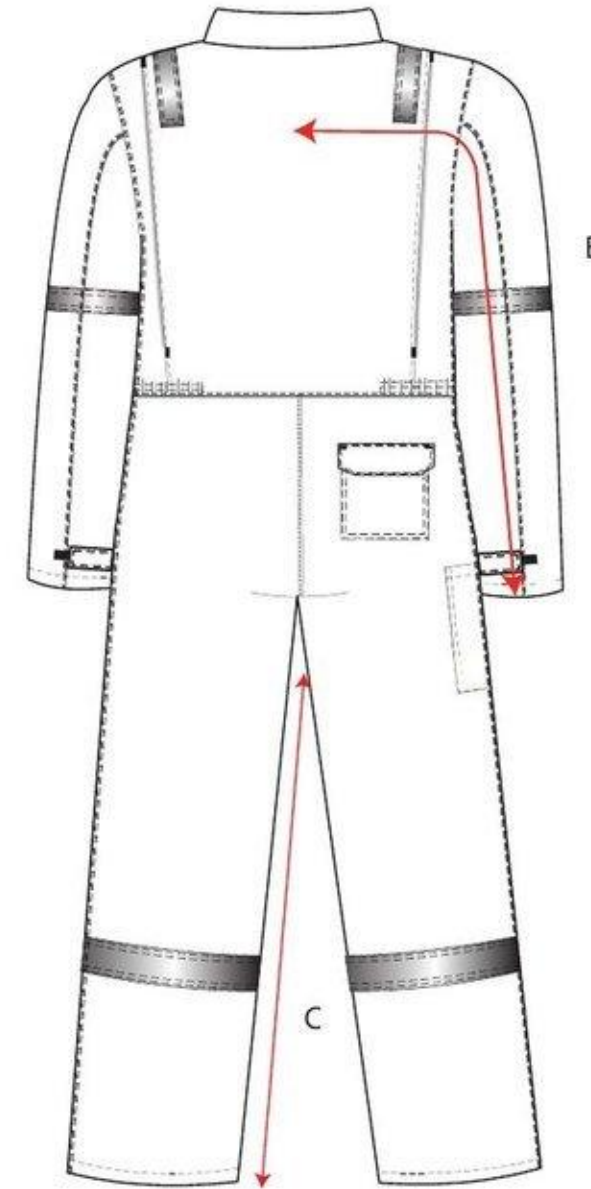

STYLE NO: MX28

DESCRIPTION: Modafume FR- Antistatic boilersuit with reflective tape and knee pad pockets to EN ISO 11612, EN ISO 11611, EN 1149-5, EN 61482-IEC61482-2

FABRIC: 60% Modacrylic 39% Cotton
1% Carbon Fibre 280gm

COLOUR: Orange

AREA		80-88 XSMALL	92 - 96 SMALL	100-104 MEDIUM	108-112 LARGE	116-124 X-LARGE	128-132 XXL	136 - 140 XXXL	152-160 5XL
Chest	A	102	110	118	126	138	146	154	174
Sleeve length <small>from 12cm below neck</small>	B	82	83	84	85	86	87	88	90.5
Inside Leg	C	80	80	80	80	80	80	80	80