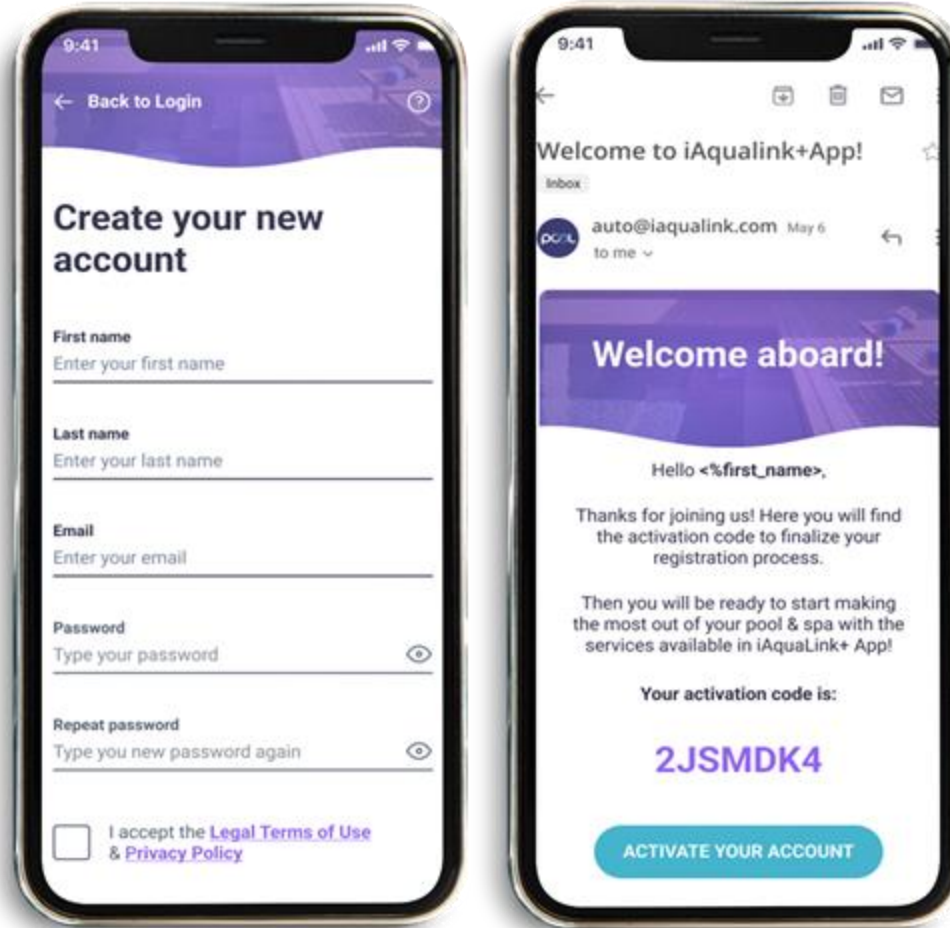

3-in-1 sensor Platinum
Code: 7015R003

- ✓ Blue Connect Silver
- ✗ Blue Connect Gold
- ✗ Aqua Connect

Fit 50

Code: 7015C002

- ✓ Blue Connect Silver
- ✓ Blue Connect Gold
- ✗ Aqua Connect

03

FLUIDRA POOL APP

FLUIDRA POOL

FLUIDRA POOL

Download the mobile App

FLUIDRA POOL

Create an account

Account creation with basic information
Login with email and password.

FLUIDRA POOL

Add equipment

- **Add** compatible connected equipment
- Two ways to **pair your device**:
 - QR CODE on the device
 - SELECT EQUIPMENT in the list (as backup method)

FLUIDRA POOL

Pairing process through QR CODE

1

Installation as usual

No change in Pool Pro habits to wire equipment

2

Pairing with Fluidra Pool

Once Fluidra Pool account is created, simply scan QR code and follow steps

3

Enjoy Fluidra Pool experience

"Equipment" dashboard overview, showing all the devices connected to your pool. If you go into each one you can check settings, and information of the device anytime & anywhere