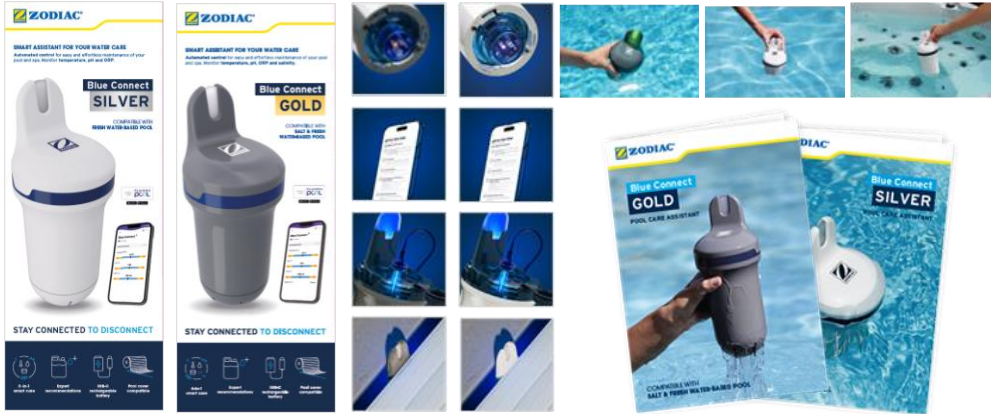

05 USEFUL INFORMATION

USEFUL INFORMATION

Blue Connect range

COMPARISON	Blue Connect SILVER	Blue Connect GOLD	Blue Connect
Smart & Parameters	3-in-1 Pro - Temp/PH/ORP	4-in-1 Pro - Temp/PH/ORP/Alkalinity	4-in-1 Pro - Temp/PH/ORP/Alkalinity
Pool Assist	✓	✓	✓
Poolside compatible	✓	✓	✓
Warning light / app	✓	✓	✓
WiFi/Bluetooth	✓	✓	✓
Bluetooth & WiFi connection	✓	✓	✓
Mobile Pool App Key Features	✓	✓	✓
Disturbance with water parameters	✓	✓	✓
Chemical Recommendations	✓	✓	✓
Difficult to use water parameters update	Automated (up to 10/Day)	Automated (up to 10/Day)	Automated (up to 10/Day)
LED water status indicator	✓	✓	✓
Subscription	✓	✓	✓
RRP (incl. VAT)	299€	399€	399€

Lifestyle pictures

Leaflet

Comparative chart

Banner

Press Release

Training

Blue Connect Gold & Blue Connect Silver

Personalized Packaging