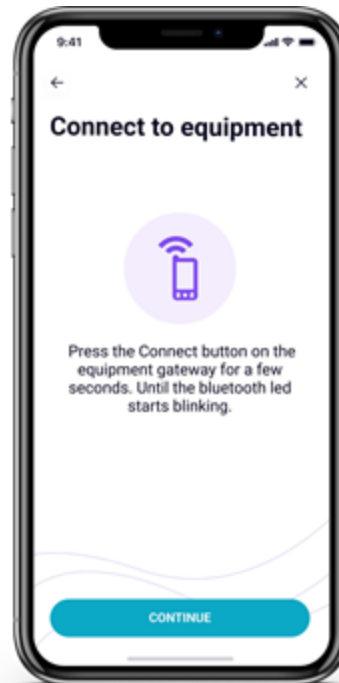

3

Enjoy Fluidra Pool experience

"Equipment" dashboard overview, showing all the devices connected to your pool. If you go into each one you can check settings, and information of the device anytime & anywhere

FLUIDRA POOL

Pairing process through device selection

1

Select device from the list

2

Pairing with Fluidra Pool

Be sure your Bluetooth is active and follow steps.

3

Enjoy Fluidra Pool experience

"Equipment" dashboard overview, showing all the devices connected to your pool. If you go into each one you can check settings, and information of the device anytime & anywhere.