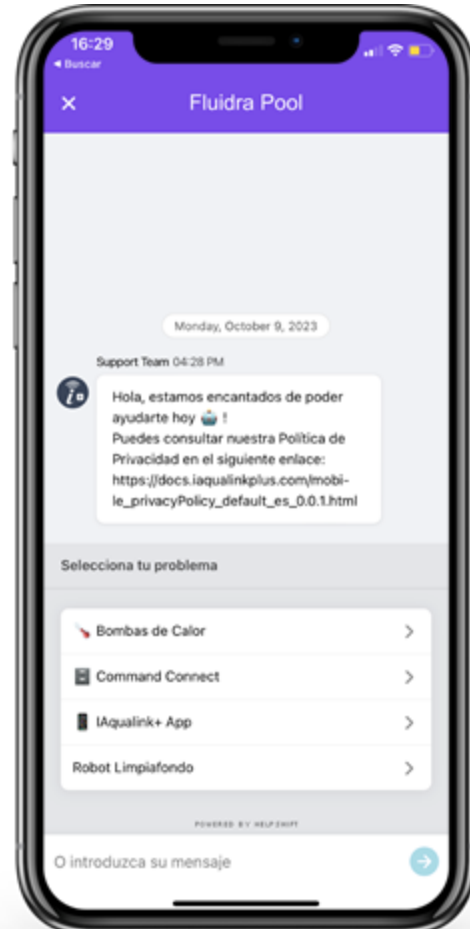

FLUIDRA POOL

Pairing process through device selection

1

Select device from the list

2

Pairing with Fluidra Pool

Be sure your Bluetooth is active and follow steps.

3

Enjoy Fluidra Pool experience

"Equipment" dashboard overview, showing all the devices connected to your pool. If you go into each one you can check settings, and information of the device anytime & anywhere.

FLUIDRA POOL

Account

- **Set your personal information** in Profile & Preferences.
- **Help section** to get support (see next slide).
- **Legal information** of the app.

FLUIDRA POOL

Help

- **Chat with us** through a chatbot (level 1) or an agent (level 2).
- **FAQs** you will find information about the most common doubts.
- **Consult & Download Manuals** of the different connected devices.

FLUIDRA POOL

Measurements

New, more user-friendly design

- Improved visualization of parameters values, with results displayed in a larger size
- Greater control over the status of the parameters thanks to the incorporation of values for each range
- Improved visualization of the status of each parameter: Good, Warning, Bad