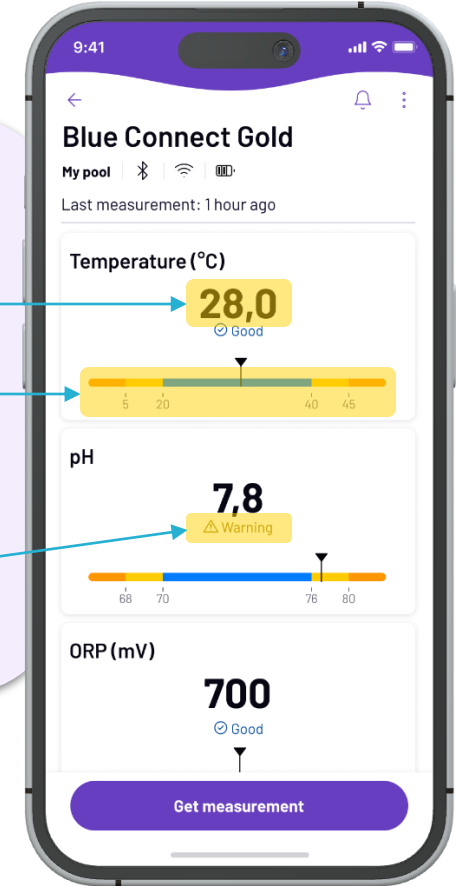

Enjoy Fluidra Pool experience

"Equipment" dashboard overview, showing all the devices connected to your pool. If you go into each one you can check settings, and information of the device anytime & anywhere.

FLUIDRA POOL

Account

- **Set your personal information** in Profile & Preferences.
- **Help section** to get support (see next slide).
- **Legal information** of the app.

FLUIDRA POOL

Help

- **Chat with us** through a chatbot (level 1) or an agent (level 2).
- **FAQs** you will find information about the most common doubts.
- **Consult & Download Manuals** of the different connected devices.

FLUIDRA POOL

Measurements

New, more user-friendly design

- Improved visualization of parameters values, with results displayed in a larger size
- Greater control over the status of the parameters thanks to the incorporation of values for each range
- Improved visualization of the status of each parameter: Good, Warning, Bad