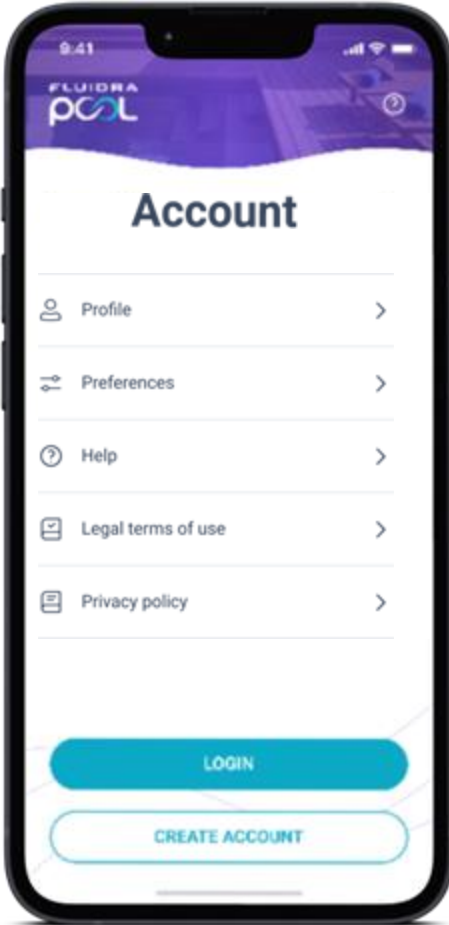

3

Enjoy Fluidra Pool experience

"Equipment" dashboard overview, showing all the devices connected to your pool. If you go into each one you can check settings, and information of the device anytime & anywhere

FLUIDRA POOL

Pairing process through device selection

1

Select device from the list

2

Pairing with Fluidra Pool

Be sure your Bluetooth is active and follow steps.

3

Enjoy Fluidra Pool experience

"Equipment" dashboard overview, showing all the devices connected to your pool. If you go into each one you can check settings, and information of the device anytime & anywhere.

FLUIDRA POOL

Account

- **Set your personal information** in Profile & Preferences.
- **Help section** to get support (see next slide).
- **Legal information** of the app.

FLUIDRA POOL

Help

- **Chat with us** through a chatbot (level 1) or an agent (level 2).
- **FAQs** you will find information about the most common doubts.
- **Consult & Download Manuals** of the different connected devices.