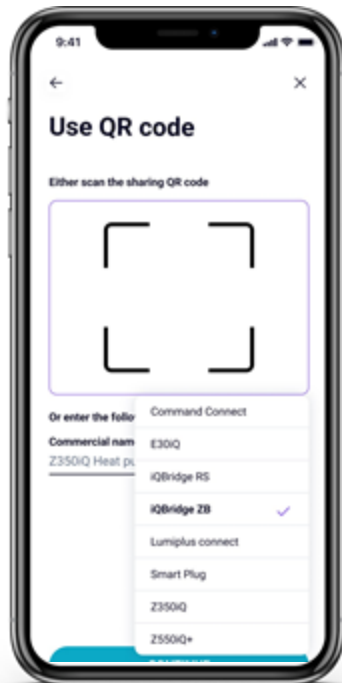

FLUIDRA POOL

Pairing process through QR CODE

1

Installation as usual

No change in Pool Pro habits to wire equipment

2

Pairing with Fluidra Pool

Once Fluidra Pool account is created, simply scan QR code and follow steps

3

Enjoy Fluidra Pool experience

"Equipment" dashboard overview, showing all the devices connected to your pool. If you go into each one you can check settings, and information of the device anytime & anywhere

FLUIDRA POOL

Pairing process through device selection

1

Select device from the list

2

Pairing with Fluidra Pool

Be sure your Bluetooth is active and follow steps.

3

Enjoy Fluidra Pool experience

"Equipment" dashboard overview, showing all the devices connected to your pool. If you go into each one you can check settings, and information of the device anytime & anywhere.