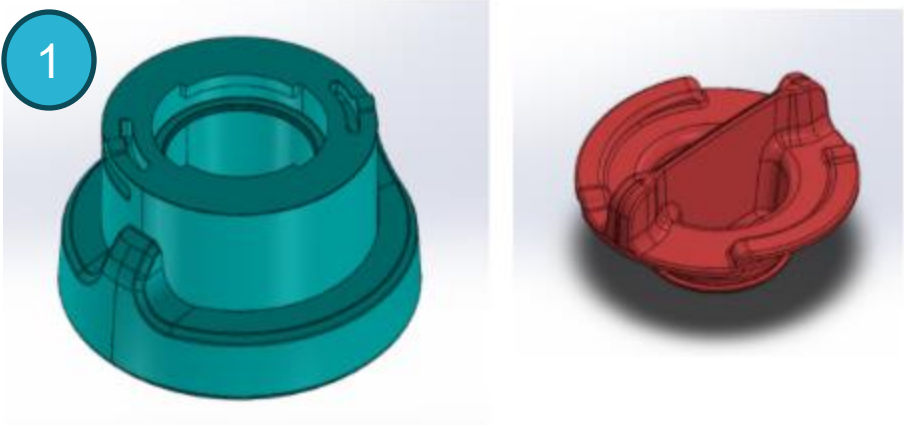

Spare parts Aqua connect

Exploded view

RKIT BC3 on pipe aqua connect			
name	sku (TX3 ref)	ref fluidra	EAN
AC/DC charger Aqua connect		R1090800	9317545301501
sensor probe 4*1		7015R002	9317545301358
calibration kit		77739	
empty packaging Aqua connect		R1090900	9317545301518
RKIT TRI POD WITH LOCKING COLLAR	supplied by VS	R1092200	9317545301709
1 Winter foot aqua connect	AMP-P2211027-608	R1091000	9317545301525
Wintering cap	AMP-P2211027-607