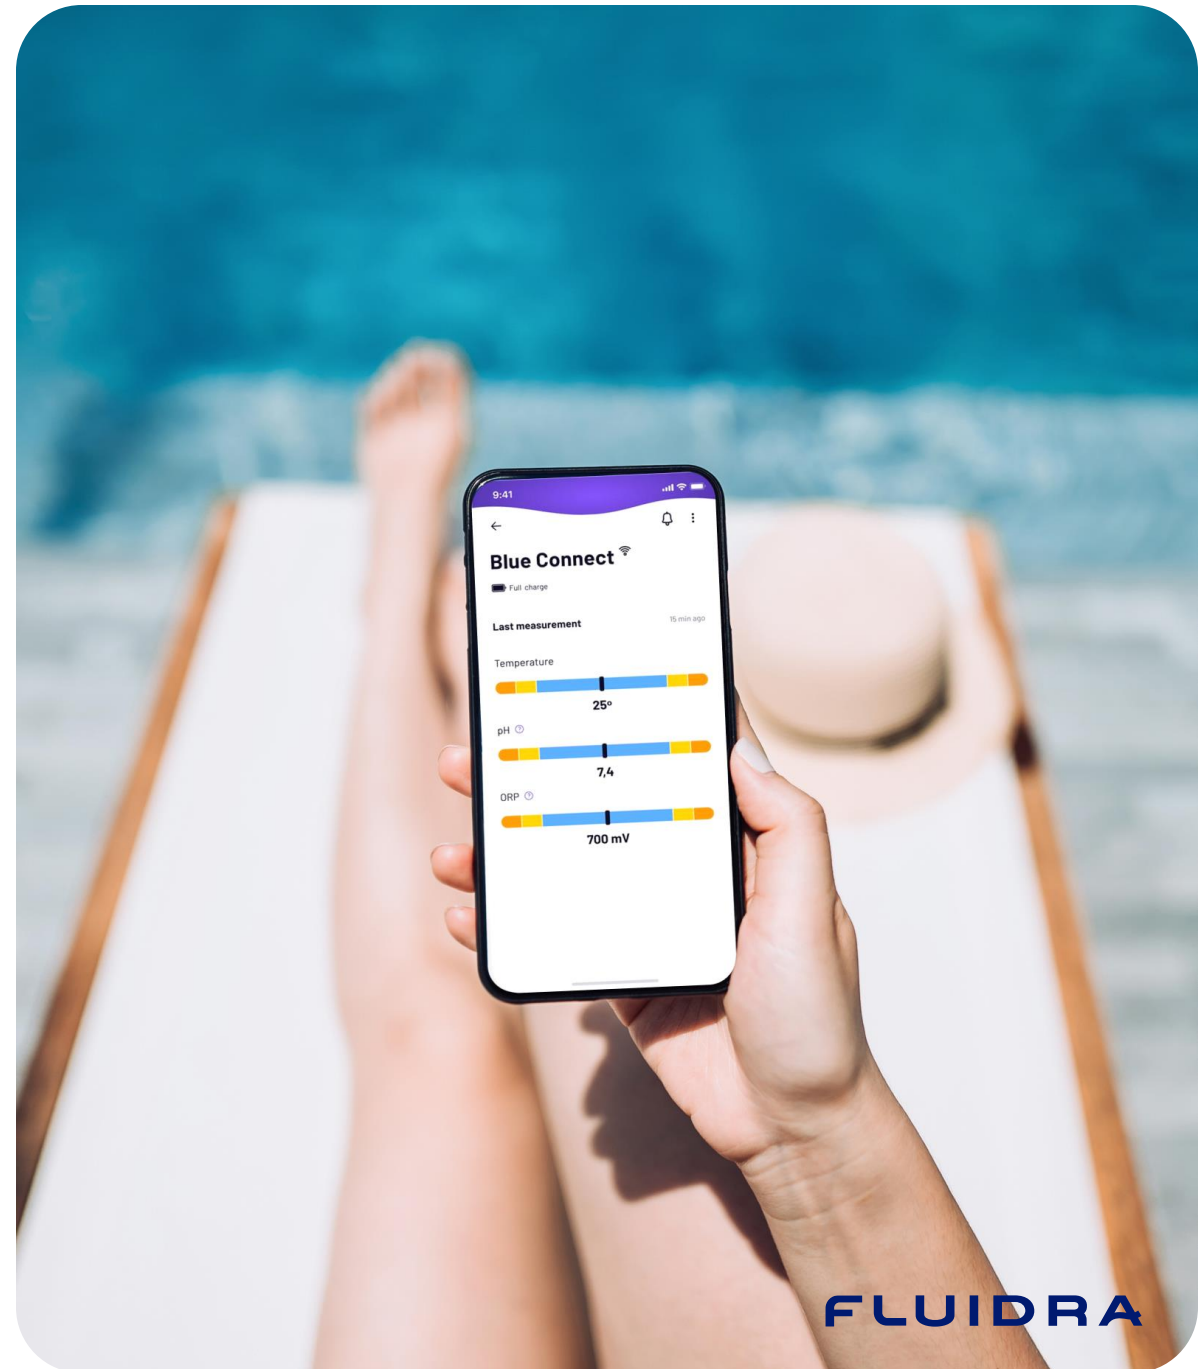

EXPERT RECOMMENDATIONS

- Real-time updates and alerts on water quality through the **Fluidra Pool App** (48 automatic updates per day)
- Receive personalized notifications from experts to maintain perfectly balanced pool water
- LED water status indicator to quickly check the water quality

3-in-1 sensor Platinum
Code: 7015R003

- ✓ Blue Connect Silver
- ✗ Blue Connect Gold
- ✗ Aqua Connect

Fit 50

Code: 7015C002

- ✓ Blue Connect Silver
- ✓ Blue Connect Gold
- ✗ Aqua Connect

03

FLUIDRA POOL APP

FLUIDRA POOL

FLUIDRA POOL

Download the mobile App

FLUIDRA POOL

Create an account

Account creation with basic information
Login with email and password.

FLUIDRA POOL

Add equipment

- **Add** compatible connected equipment
- Two ways to **pair your device**:
 - QR CODE on the device
 - SELECT EQUIPMENT in the list (as backup method)

3

Enjoy Fluidra Pool experience

"Equipment" dashboard overview, showing all the devices connected to your pool. If you go into each one you can check settings, and information of the device anytime & anywhere