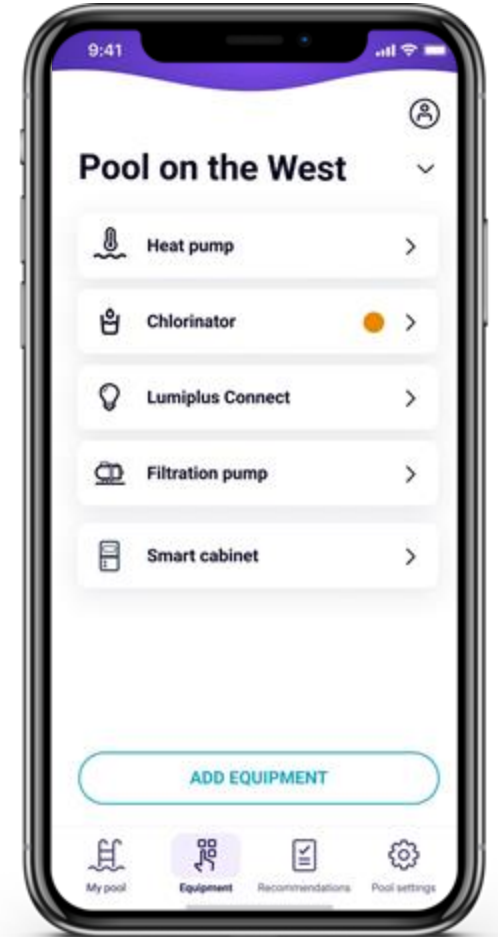

3

Enjoy Fluidra Pool experience

"Equipment" dashboard overview, showing all the devices connected to your pool. If you go into each one you can check settings, and information of the device anytime & anywhere

FLUIDRA POOL

Pairing process through device selection

1

Select device from the list

2

Pairing with Fluidra Pool

Be sure your Bluetooth is active and follow steps.

3

Enjoy Fluidra Pool experience

"Equipment" dashboard overview, showing all the devices connected to your pool. If you go into each one you can check settings, and information of the device anytime & anywhere.

FLUIDRA POOL

Account

- **Set your personal information** in Profile & Preferences.
- **Help section** to get support (see next slide).
- **Legal information** of the app.

FLUIDRA POOL

Help

- **Chat with us** through a chatbot (level 1) or an agent (level 2).
- **FAQs** you will find information about the most common doubts.
- **Consult & Download Manuals** of the different connected devices.