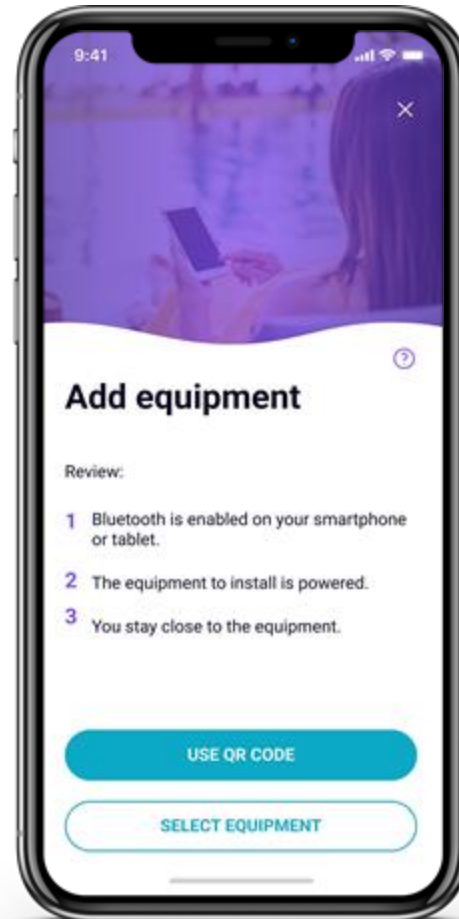

FLUIDRA POOL

Download the mobile App

FLUIDRA POOL

Create an account

Account creation with basic information
Login with email and password.

FLUIDRA POOL

Add equipment

- **Add** compatible connected equipment
- Two ways to **pair your device**:
 - QR CODE on the device
 - SELECT EQUIPMENT in the list (as backup method)

FLUIDRA POOL

Pairing process through QR CODE

1

Installation as usual

No change in Pool Pro habits to wire equipment

2

Pairing with Fluidra Pool

Once Fluidra Pool account is created, simply scan QR code and follow steps

3

Enjoy Fluidra Pool experience

"Equipment" dashboard overview, showing all the devices connected to your pool. If you go into each one you can check settings, and information of the device anytime & anywhere