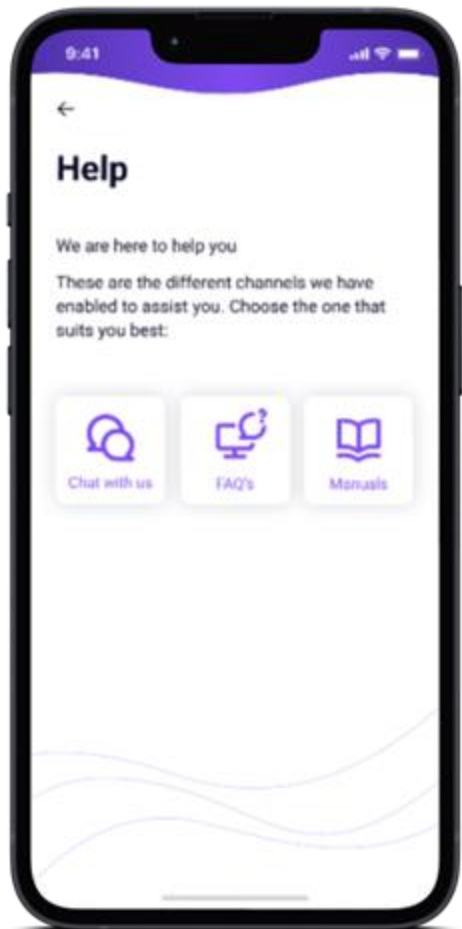

3

Enjoy Fluidra Pool experience

"Equipment" dashboard overview, showing all the devices connected to your pool. If you go into each one you can check settings, and information of the device anytime & anywhere

Enjoy Fluidra Pool experience

"Equipment" dashboard overview, showing all the devices connected to your pool. If you go into each one you can check settings, and information of the device anytime & anywhere.

FLUIDRA POOL

Account

- **Set your personal information** in Profile & Preferences.
- **Help section** to get support (see next slide).
- **Legal information** of the app.

FLUIDRA POOL

Help

- **Chat with us** through a chatbot (level 1) or an agent (level 2).
- **FAQs** you will find information about the most common doubts.
- **Consult & Download Manuals** of the different connected devices.

FLUIDRA POOL

Measurements

New, more user-friendly design

- Improved visualization of parameters values, with results displayed in a larger size
- Greater control over the status of the parameters thanks to the incorporation of values for each range
- Improved visualization of the status of each parameter: Good, Warning, Bad