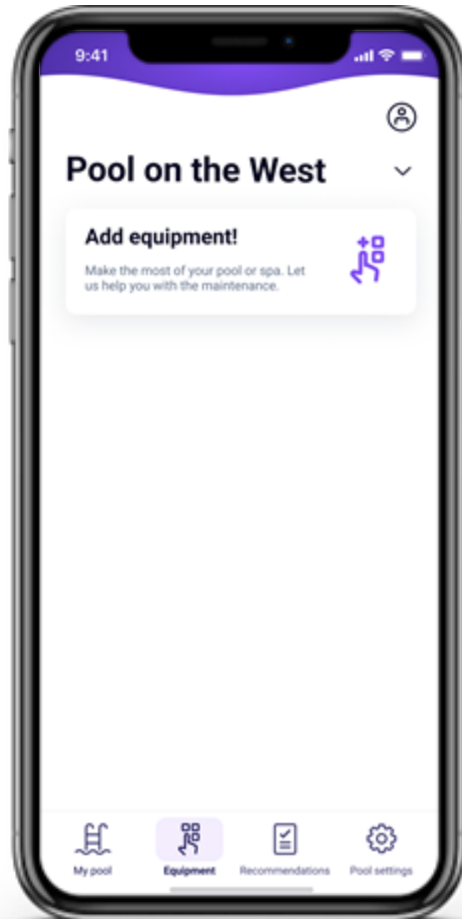

FLUIDRA POOL

Download the mobile App

FLUIDRA POOL

Create an account

Account creation with basic information
Login with email and password.

FLUIDRA POOL

Add equipment

- **Add** compatible connected equipment
- Two ways to **pair your device**:
 - QR CODE on the device
 - SELECT EQUIPMENT in the list (as backup method)

FLUIDRA POOL

Pairing process through QR CODE

1

Installation as usual

No change in Pool Pro habits to wire equipment

2

Pairing with Fluidra Pool

Once Fluidra Pool account is created, simply scan QR code and follow steps

3

Enjoy Fluidra Pool experience

"Equipment" dashboard overview, showing all the devices connected to your pool. If you go into each one you can check settings, and information of the device anytime & anywhere