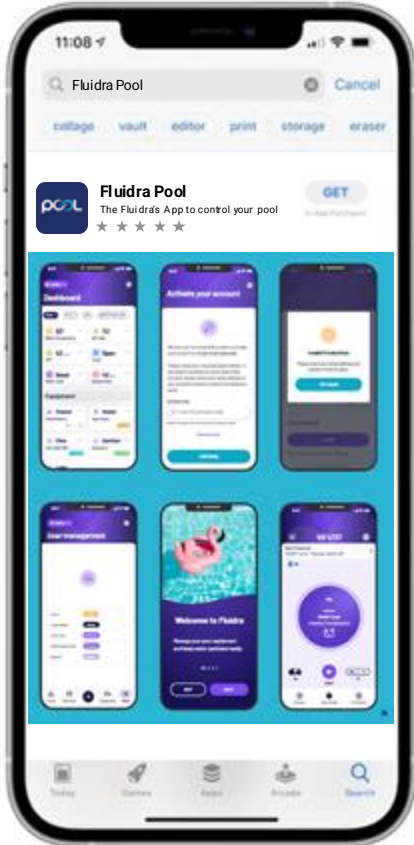

EXPERT RECOMMENDATIONS

- Real-time updates and alerts on water quality through the **Fluidra Pool App** (48 automatic updates per day)
- Receive personalized notifications from experts to maintain perfectly balanced pool water
- LED water status indicator to quickly check the water quality

3-in-1 sensor Platinum
Code: 7015R003

- ✓ Blue Connect Silver
- ✗ Blue Connect Gold
- ✗ Aqua Connect

Fit 50

Code: 7015C002

- ✓ Blue Connect Silver
- ✓ Blue Connect Gold
- ✗ Aqua Connect

03

FLUIDRA POOL APP

FLUIDRA POOL

FLUIDRA POOL

Download the mobile App

FLUIDRA POOL

Create an account

Account creation with basic information
Login with email and password.

FLUIDRA POOL

Add equipment

- **Add** compatible connected equipment
- Two ways to **pair your device**:
 - QR CODE on the device
 - SELECT EQUIPMENT in the list (as backup method)

3

Enjoy Fluidra Pool experience

"Equipment" dashboard overview, showing all the devices connected to your pool. If you go into each one you can check settings, and information of the device anytime & anywhere