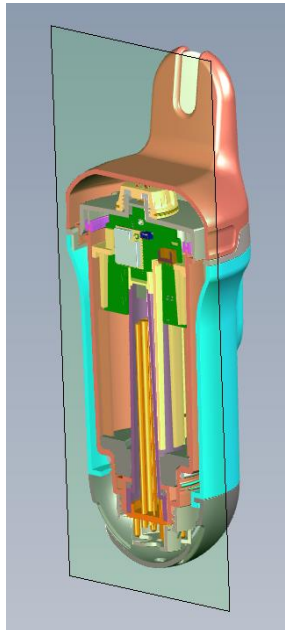

FLUIDRA POOL

Measurements

New, more user-friendly design

- Improved visualization of parameters values, with results displayed in a larger size
- Greater control over the status of the parameters thanks to the incorporation of values for each range
- Improved visualization of the status of each parameter: Good, Warning, Bad

Spare parts Blue connect

Exploded view

Name	Ref Fluidra	Parts view
USB Cap	R1090700	  
Leash		
Winter foot BC3 floater		
Sensor Probe 4x1 (Gold)	7015R002	 
Lower cap (Gold)	R1090200	  
Lower exterior shell (Gold)		
Upper exterior shell (Gold)		
Sensor Probe 3x1 (Silver)	7015R003	 
Lower cap (Silver)	R1090300	  
Lower exterior shell (Silver)		
Upper exterior shell (Silver)		
Calibration Kit BC3 Floater	77739	
Empty small carton BC3 floater (carton for lower cap+wire+manual)	R1090600	