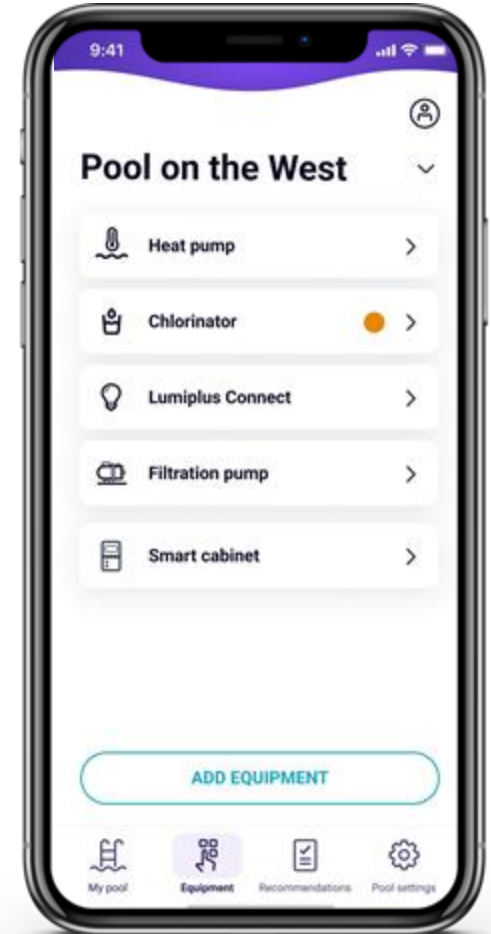

FLUIDRA POOL

Download the mobile App

FLUIDRA POOL

Create an account

Account creation with basic information
Login with email and password.

FLUIDRA POOL

Add equipment

- **Add** compatible connected equipment
- Two ways to **pair your device**:
 - QR CODE on the device
 - SELECT EQUIPMENT in the list (as backup method)

FLUIDRA POOL

Pairing process through QR CODE

1

Installation as usual

No change in Pool Pro habits to wire equipment

2

Pairing with Fluidra Pool

Once Fluidra Pool account is created, simply scan QR code and follow steps

3

Enjoy Fluidra Pool experience

"Equipment" dashboard overview, showing all the devices connected to your pool. If you go into each one you can check settings, and information of the device anytime & anywhere

Enjoy Fluidra Pool experience

"Equipment" dashboard overview, showing all the devices connected to your pool. If you go into each one you can check settings, and information of the device anytime & anywhere.