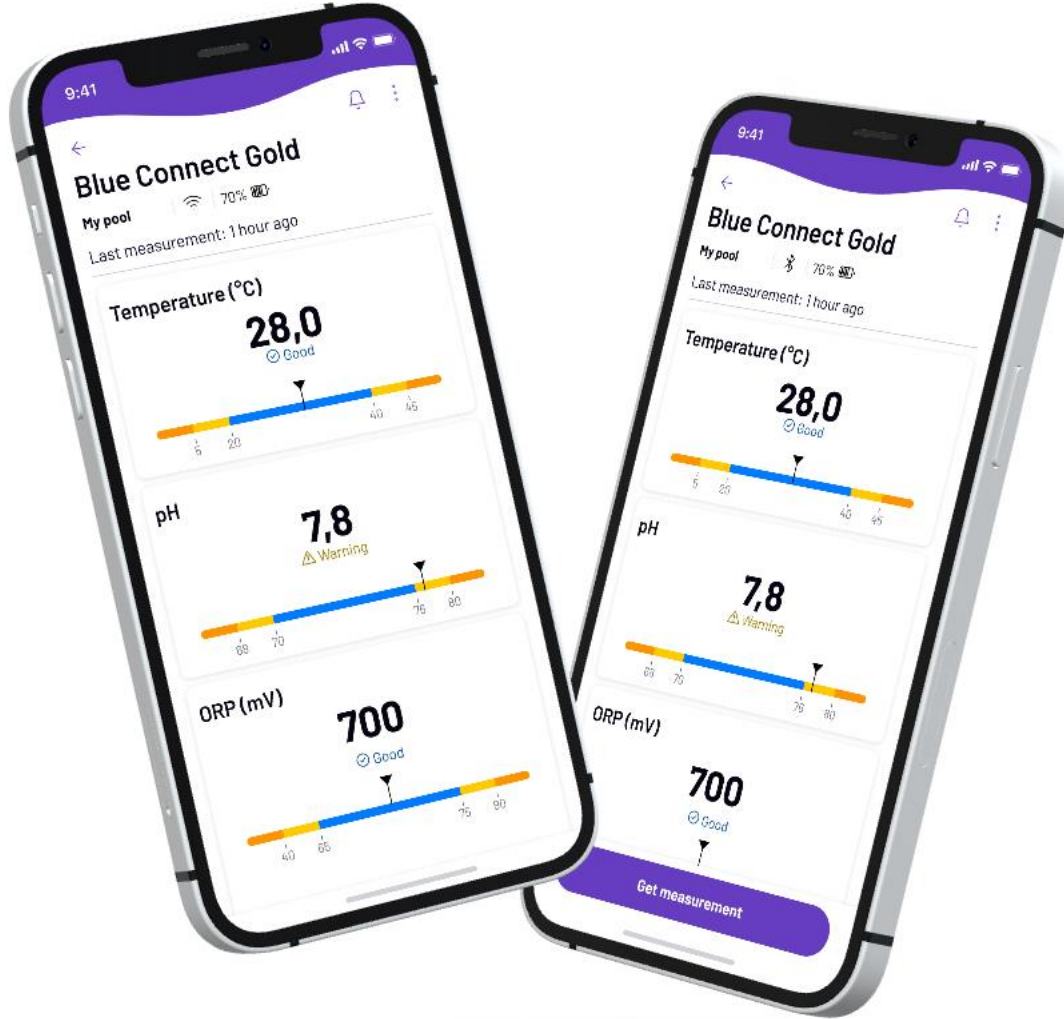

3

Enjoy Fluidra Pool experience

"Equipment" dashboard overview, showing all the devices connected to your pool. If you go into each one you can check settings, and information of the device anytime & anywhere

Enjoy Fluidra Pool experience

"Equipment" dashboard overview, showing all the devices connected to your pool. If you go into each one you can check settings, and information of the device anytime & anywhere.

FLUIDRA POOL

Account

- **Set your personal information** in Profile & Preferences.
- **Help section** to get support (see next slide).
- **Legal information** of the app.

FLUIDRA POOL

Help

- **Chat with us** through a chatbot (level 1) or an agent (level 2).
- **FAQs** you will find information about the most common doubts.
- **Consult & Download Manuals** of the different connected devices.

FLUIDRA POOL

Measurements

New, more user-friendly design

- Improved visualization of parameters values, with results displayed in a larger size
- Greater control over the status of the parameters thanks to the incorporation of values for each range
- Improved visualization of the status of each parameter: Good, Warning, Bad