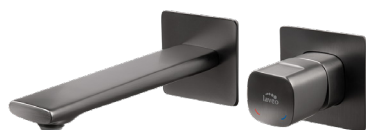

TORES SERIES

European quality of cartridge

Concealed box

Warranty 8*

TORES washbasin mixer for concealed installation

- material: brass
- cartridge diameter: 30 mm
- spout reach: 178 mm

code: BVT_922P
EAN: 5905358229132

graphite