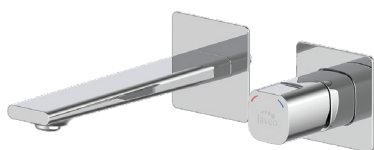

chrome

Neoperl aerator

Anti-limescale aerator

TORES 3-hole bath mixer

- material: brass/steel
- material of shower hose: metal braided rubber
- cartridge diameter: 30 mm
- spout reach: 162 mm
- hose reach: 1500 mm

code: BVT_013D
EAN: 5907791194787

chrome

TORES shower mixer with shower set

- material: brass/steel
- material of shower hose: PVC
- cartridge diameter: 30 mm
- hose reach: 1500 mm

code: BVT_041D
EAN: 5907791194824

chrome

TORES SERIES

Neoperl aerator

Anti-limescale aerator

Click-Clack plug

TORES washbasin mixer for concealed installation

- material: brass
- cartridge diameter: 30 mm
- spout reach: 178 mm

code: BVT_022P
EAN: 5905358220191

chrome

Neoperl aerator

Anti-limescale aerator

Rain stream

TORES bath mixer for concealed installation with a shower set

- material: brass/steel
- material of shower hose: PVC
- cartridge diameter: 30 mm
- spout reach: 178 mm
- hose reach: 1500 mm