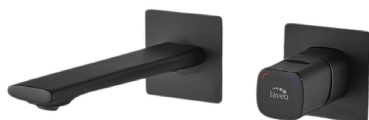

Neoperl aerator

Anti-limescale aerator

Rain stream

Rain stream

TORES washbasin mixer for concealed installation

- material: brass
- cartridge diameter: 30 mm
- spout reach: 178 mm

code: BVT_722P
EAN: 5905358220207

black

TORES bath mixer for concealed installation with a shower set

- material: brass/steel
- material of shower hose: PVC
- cartridge diameter: 30 mm
- spout reach: 178 mm
- hose reach: 1500 mm

code: BVT_711P
EAN: 5905358220238