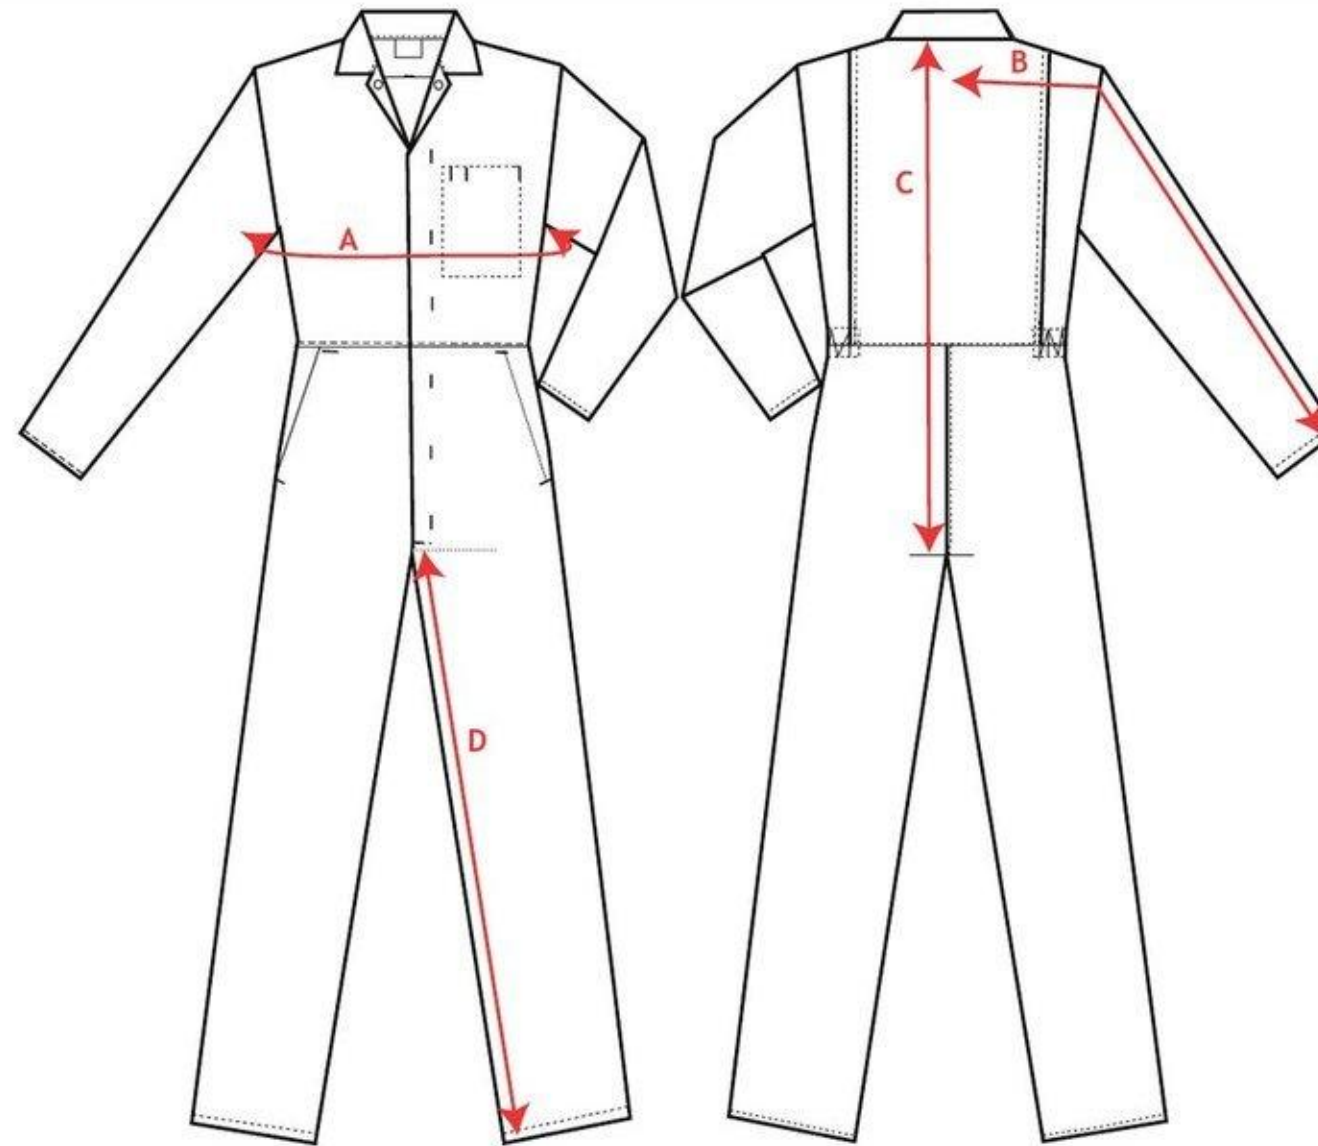

STYLE NO: 2201

DESCRIPTION: Food Coverall

FABRIC: Kingsmill Standard 245g

COLOUR: Royal Blue  
White

To Fit Chest		S	M	L	XL	XXL	3XL
Chest	A	112	120	128	140	148	156
Sleeve length (12 cm below neck)	B	81	81.5	82.5	84	85	85.5
Nape to crotch	C	93	95	97	100	102	104
Inside Leg	D	78	78	78	78	78	78