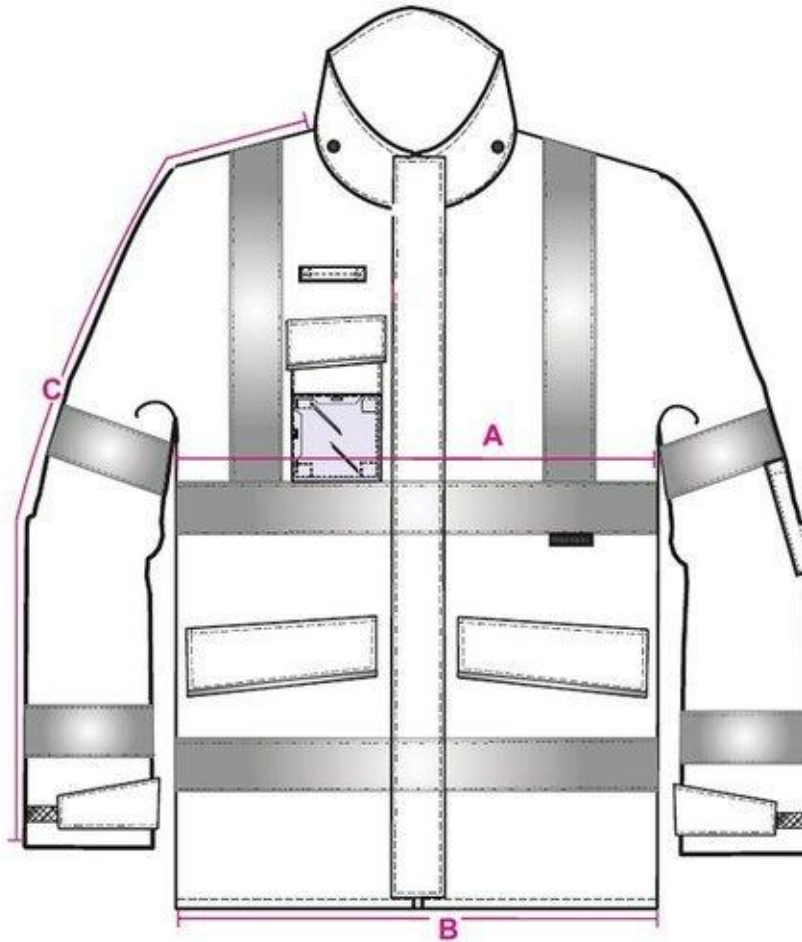

STYLE NO: S590

DESCRIPTION: Extreme Parka Jacket

All measures in centimetres		S	M	L	XL	2XL	3XL	4XL	5XL	Tol
To Fit chest cms		92-96	100-104	108-112	116-112	128-132	136-140	144-148	152-160	
A	Jacket Chest	110.00	118.00	126.00	134.00	142.00	150.00	158.00	170.00	1.50
B	Hem	110.00	118.00	126.00	134.00	142.00	150.00	158.00	170.00	1.50
C	Collar to cuff	74.00	76.50	78.00	79.50	81.00	82.50	84.00	85.50	1.00
D	Nape to Hem (Centre back length)	82.00	83.00	84.00	85.00	86.00	87.00	88.00	89.00	1.00