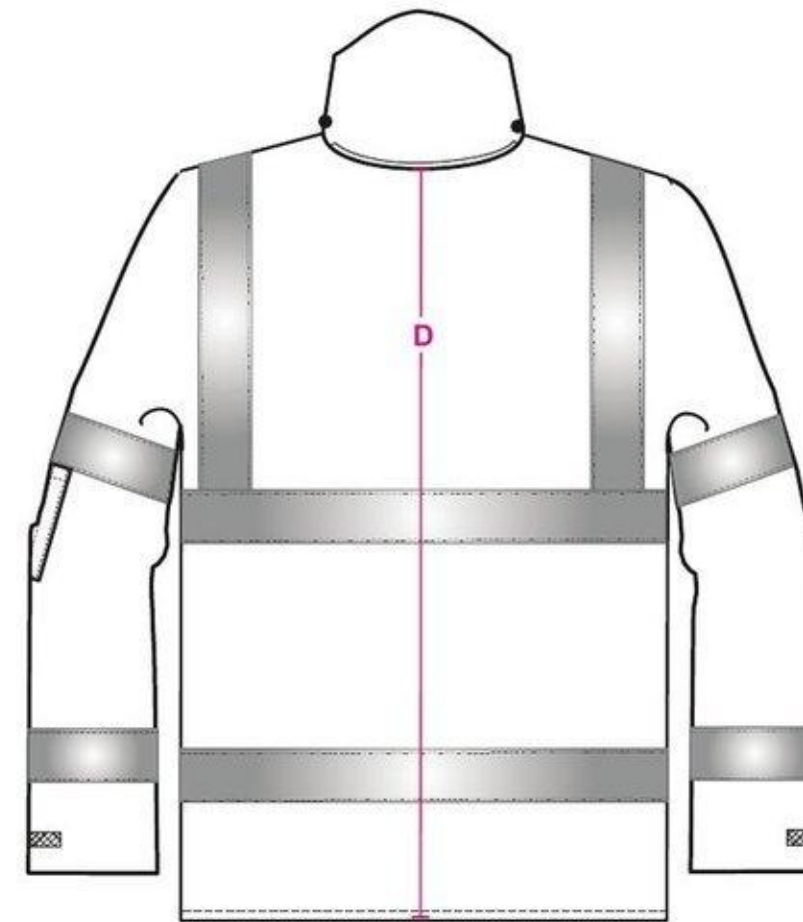

STYLE NO: S590

DESCRIPTION: Extreme Parka Jacket

All measures in centimetres		S	M	L	XL	2XL	3XL	4XL	5XL	Tol
To Fit chest cms		92-96	100-104	108-112	116-112	128-132	136-140	144-148	152-160	
A	Jacket Chest	110.00	118.00	126.00	134.00	142.00	150.00	158.00	170.00	1.50
B	Hem	110.00	118.00	126.00	134.00	142.00	150.00	158.00	170.00	1.50
C	Collar to cuff	74.00	76.50	78.00	79.50	81.00	82.50	84.00	85.50	1.00
D	Nape to Hem (Centre back length)	82.00	83.00	84.00	85.00	86.00	87.00	88.00	89.00	1.00