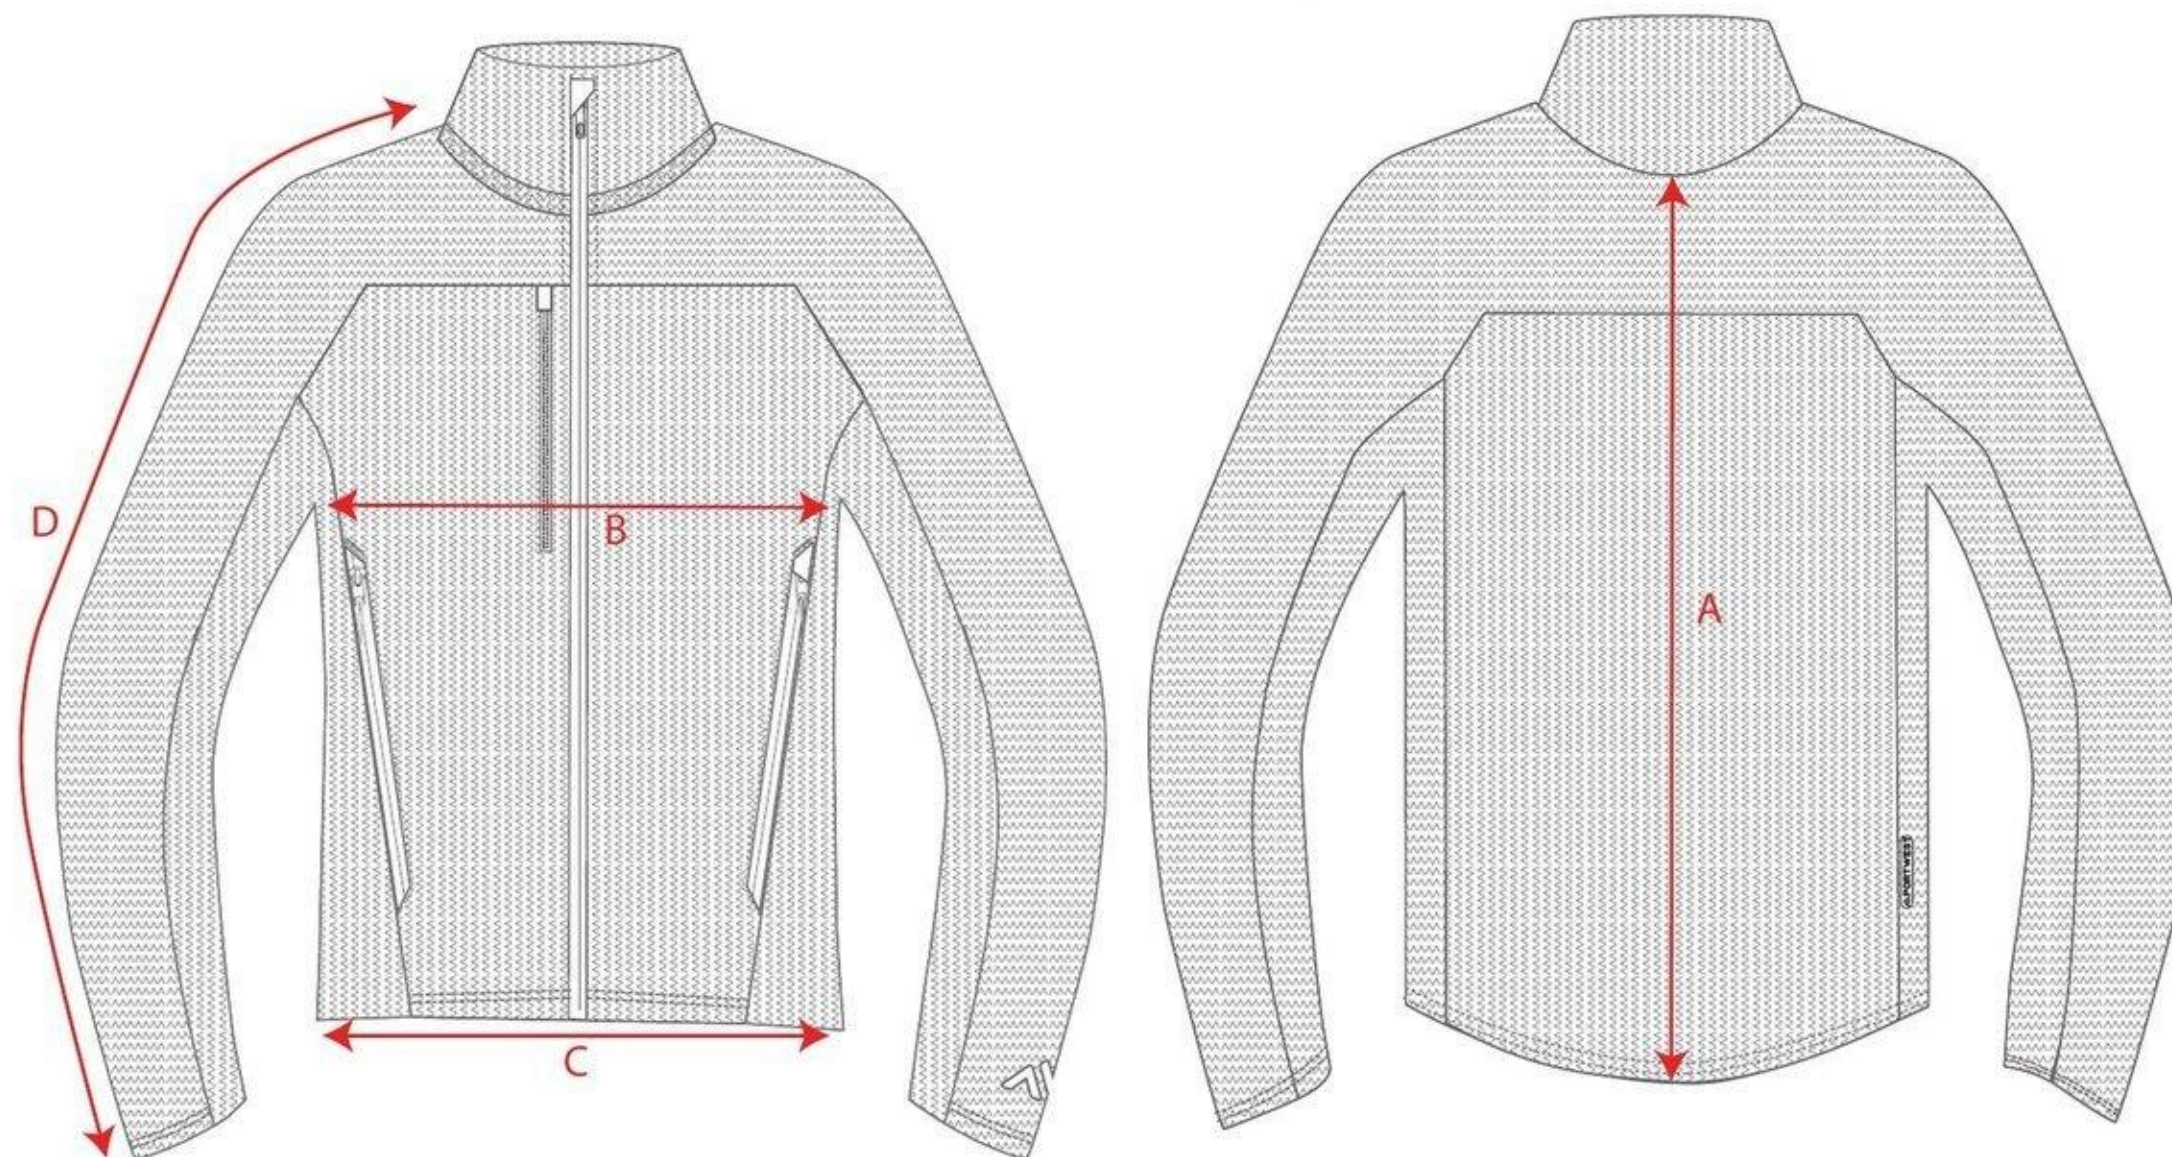

STYLE NO: EV480

DESCRIPTION: EV4 FLEECE

Description		S	M	L	XL	XXL	3XL	4XL
Back Length - Regular	A	73	74	75	77	79	81	83
Chest Width	B	49	53	57	63	67	71	75
Hem Width - relaxed	C	49	53	57	63	67	71	75
Sleeve Length - Raglan - Long Sleeve	D	80	82	84	86.5	88.5	90.5	92.5