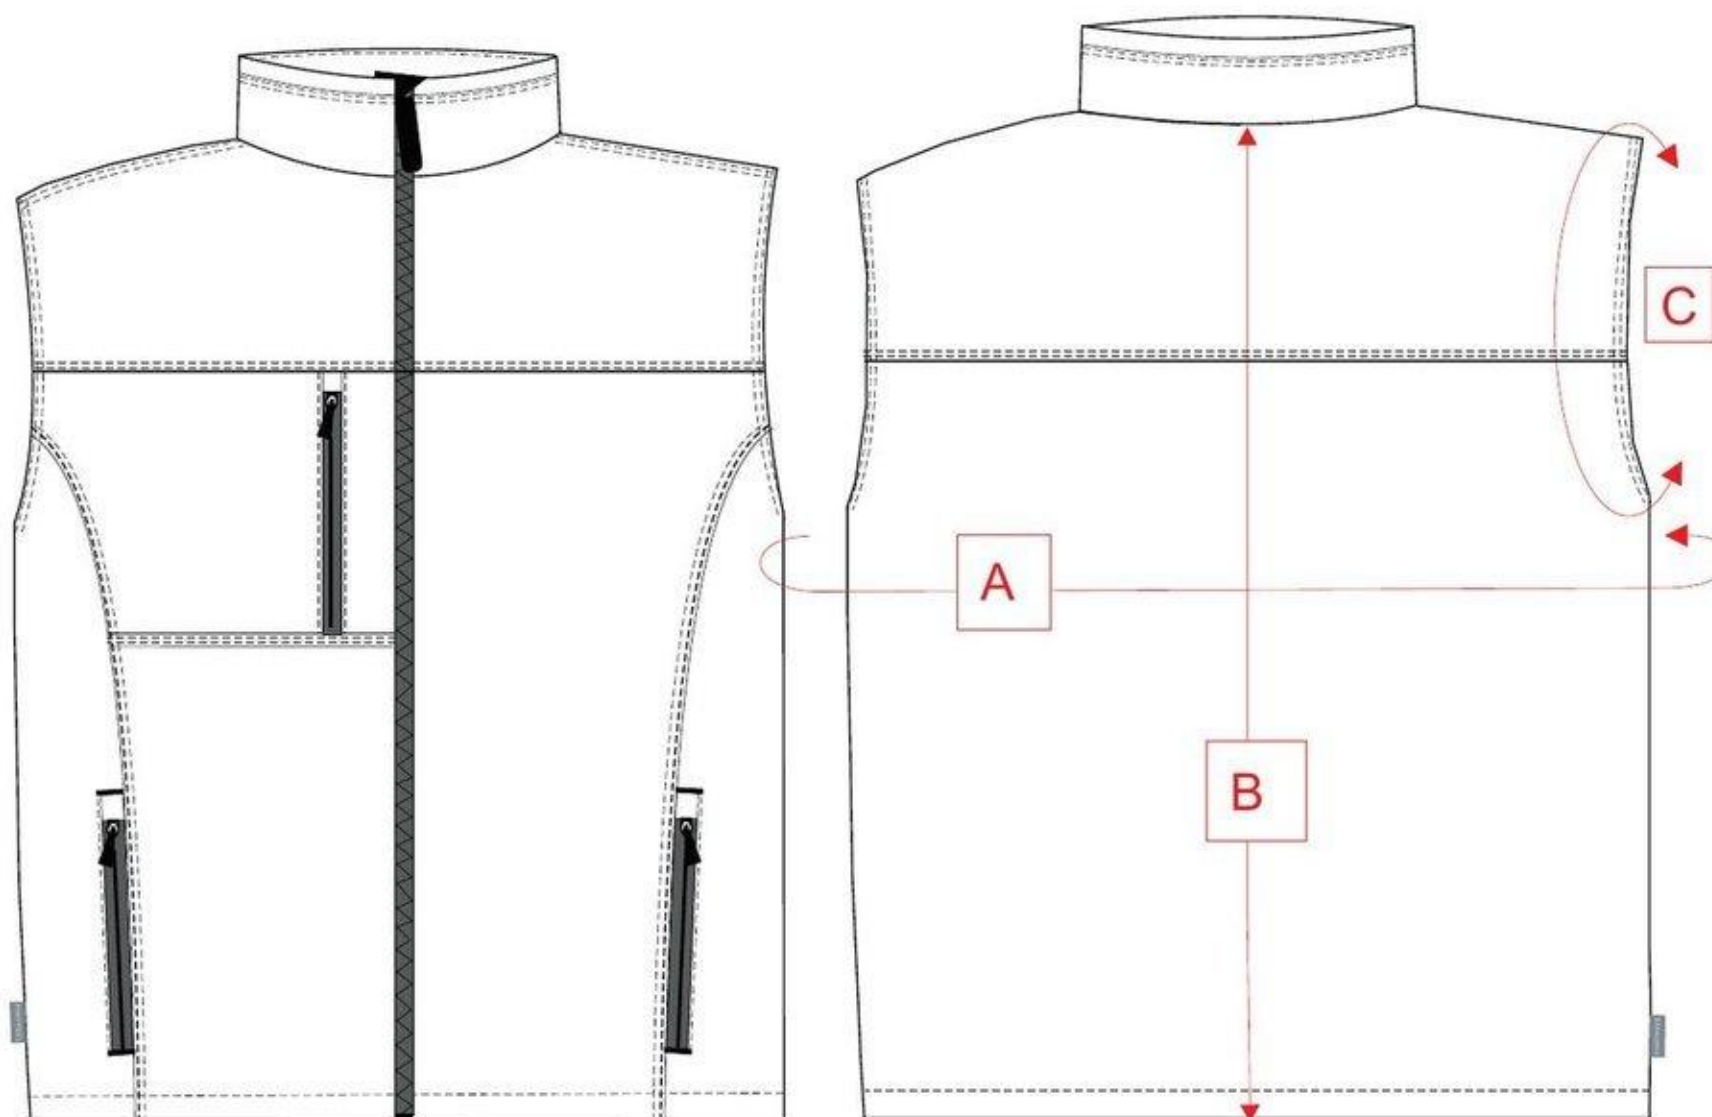

STYLE NO: TK51

DESCRIPTION: Softshell Bodywarmer

The Measurements Plus Tolerance only

	Code	Small	Medium	Large	Xlarge	XXL	3XL	4XL	5XL
To Fit Chest		92-96	100-104	108-112	116-124	128-132	136-140	144-148	152-160
Chest	A	114	122	130	138	146	154	162	170
Nape to hem	B	70	70	72	72	72	74	74	74
Armhole Circumference	C	55	57	59	61	63	65	67	69