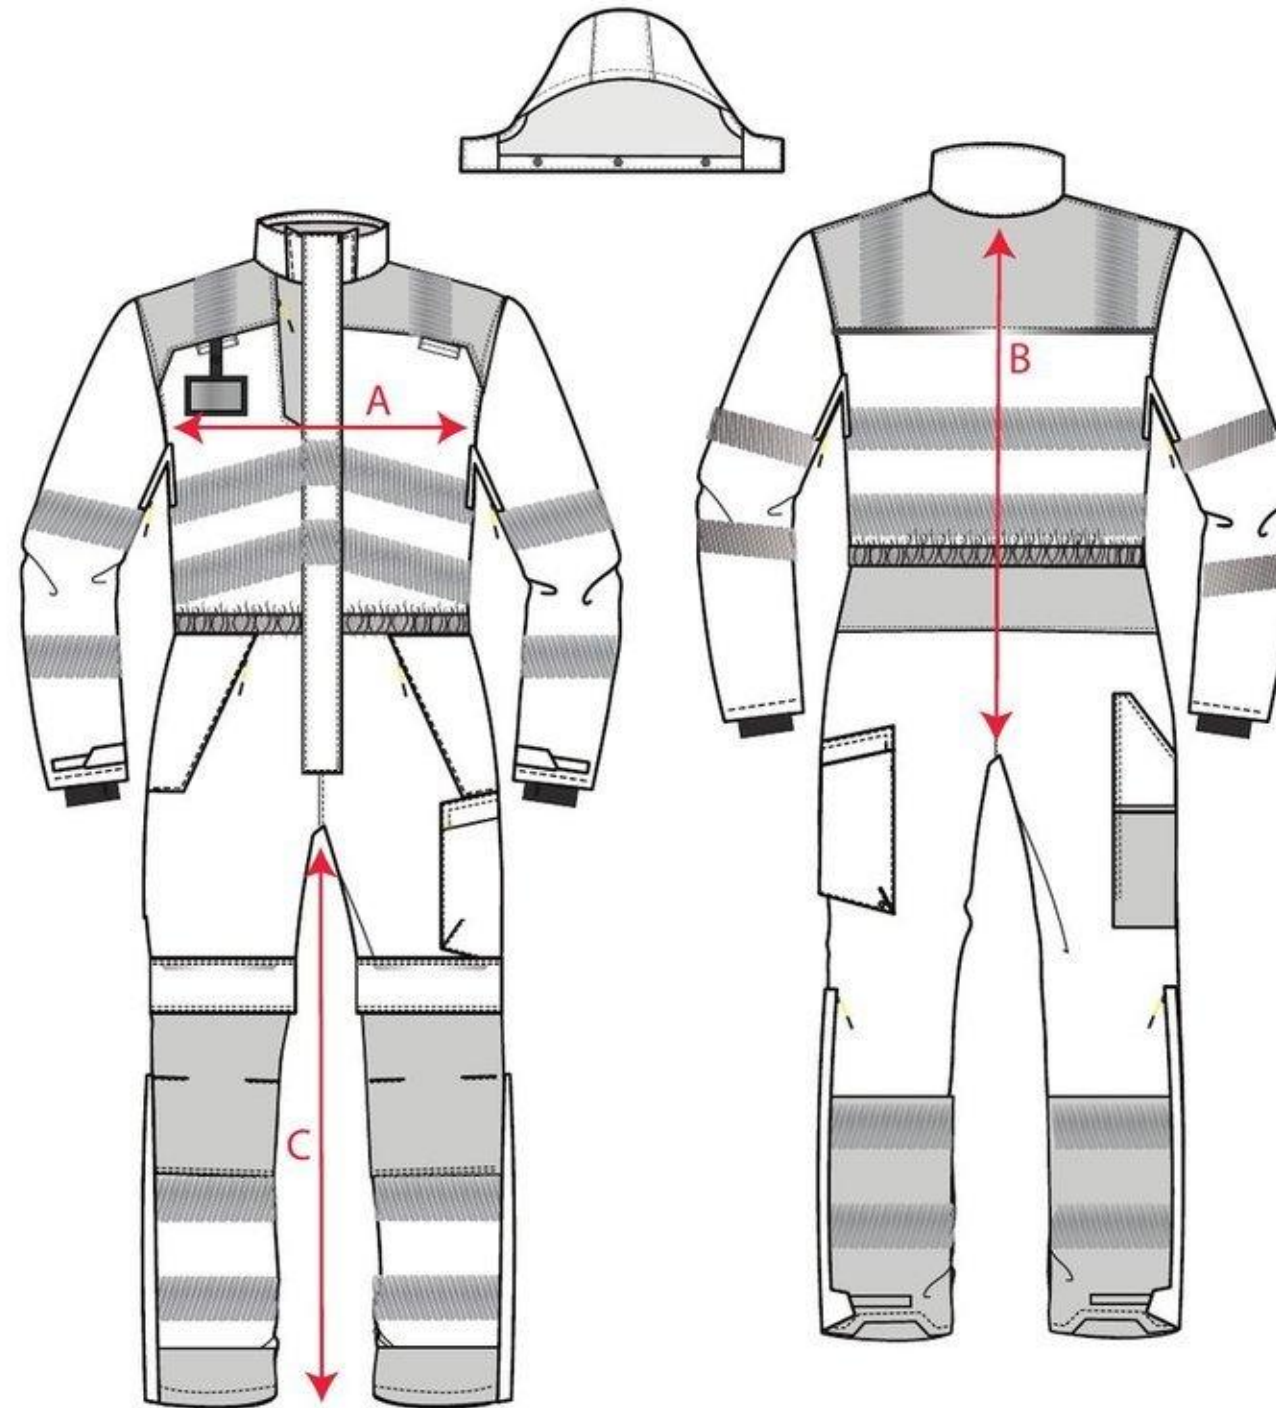

PORTWEST[®] SIZE CHART

STYLE NO: **PW352**

DESCRIPTION: PW3 Insulated Coverall

		XS	S	M	L	XL	XXL	3XL
A	Chest	106.00	114.00	122.00	130.00	138.00	146.00	154.00
B	Back neck (nape) to crotch	92.00	94.00	96.00	98.00	100.00	102.00	104.00
C	Inner leg	79.00	79.00	79.00	79.00	79.00	79.00	79.00