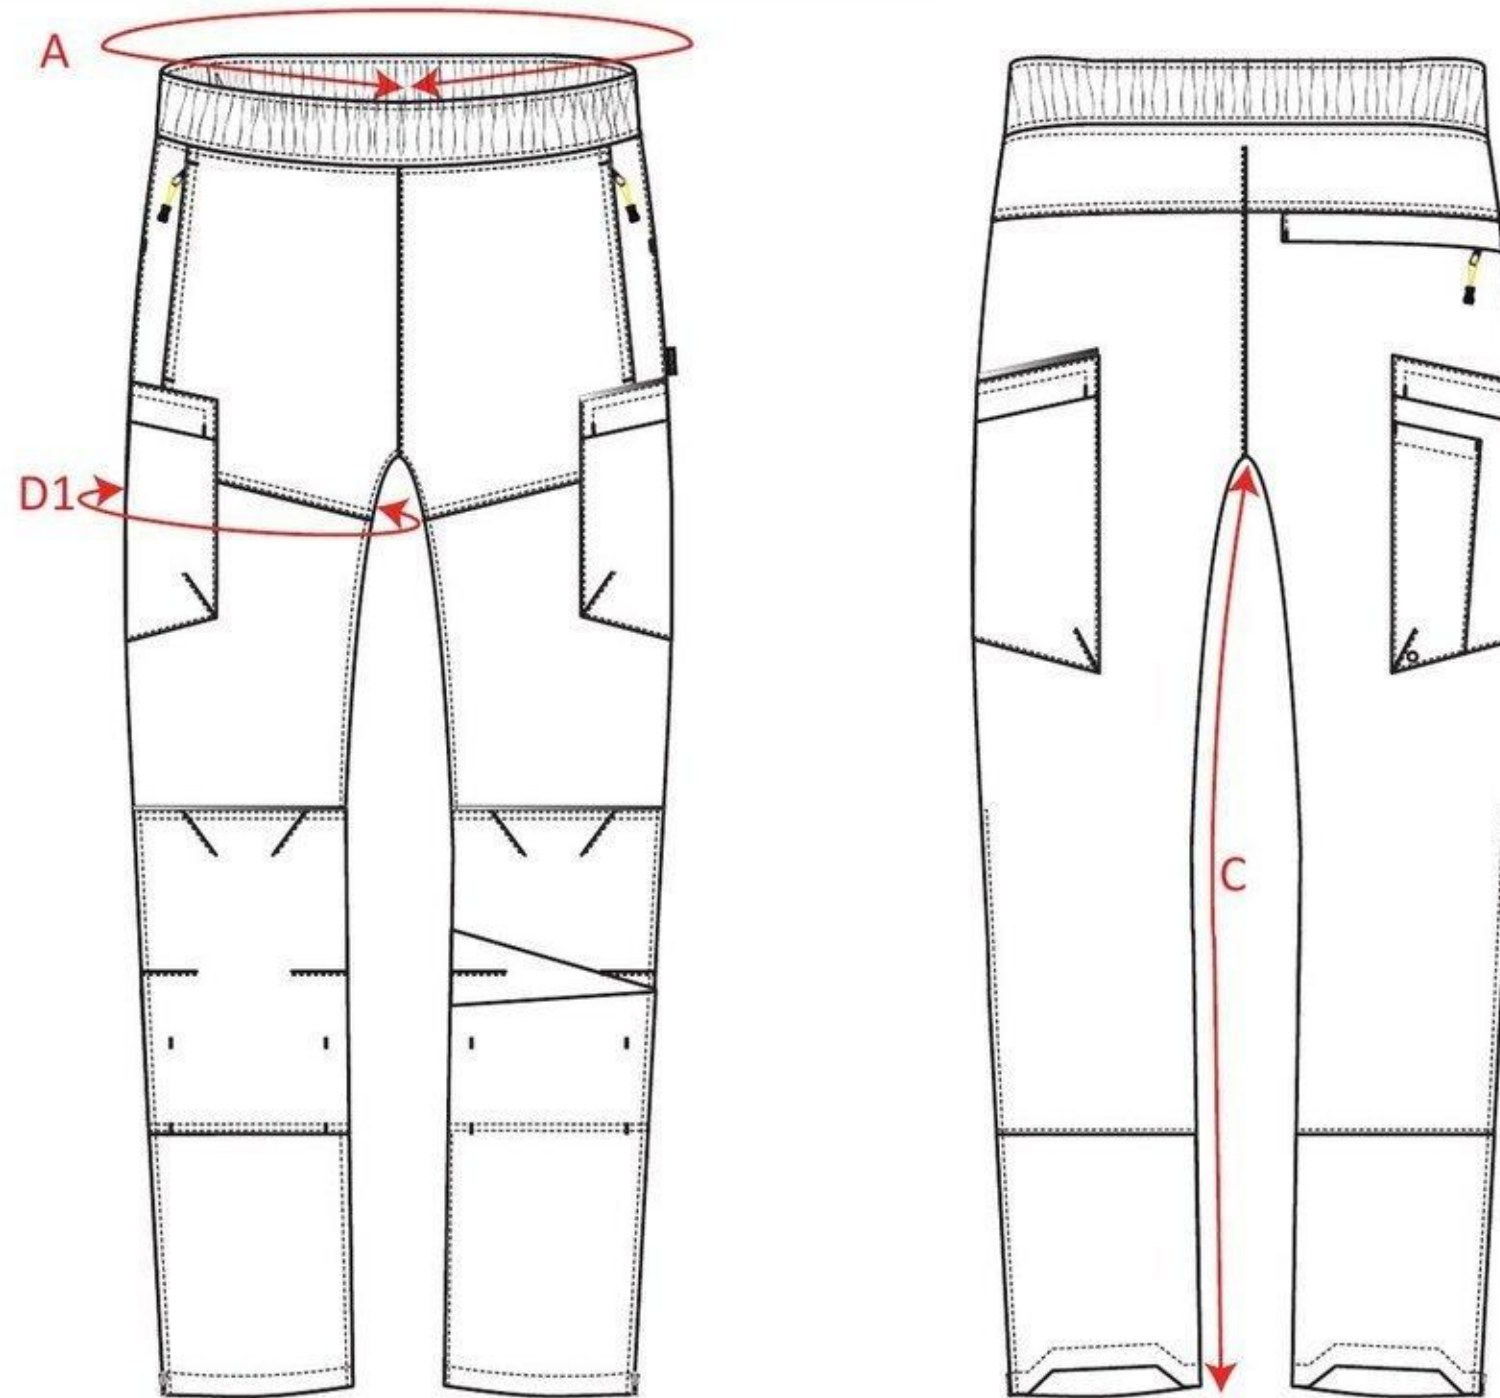

STYLE NO: T604

DESCRIPTION: PW3 Winter Trousers

To fit waist measurements	68-72	76-80	84-88	92-96	100-104	108-112	116-120
To be taken flat	XS	S	M	L	XL	XXL	3XL
Waist relaxed	A 56	64	72	80	88	96	104
Inside leg (31" leg)	C 79	79	79	79	79	79	79
Thigh circumference (5cm from crotch)	D1 54	58	62	66	70	74	78