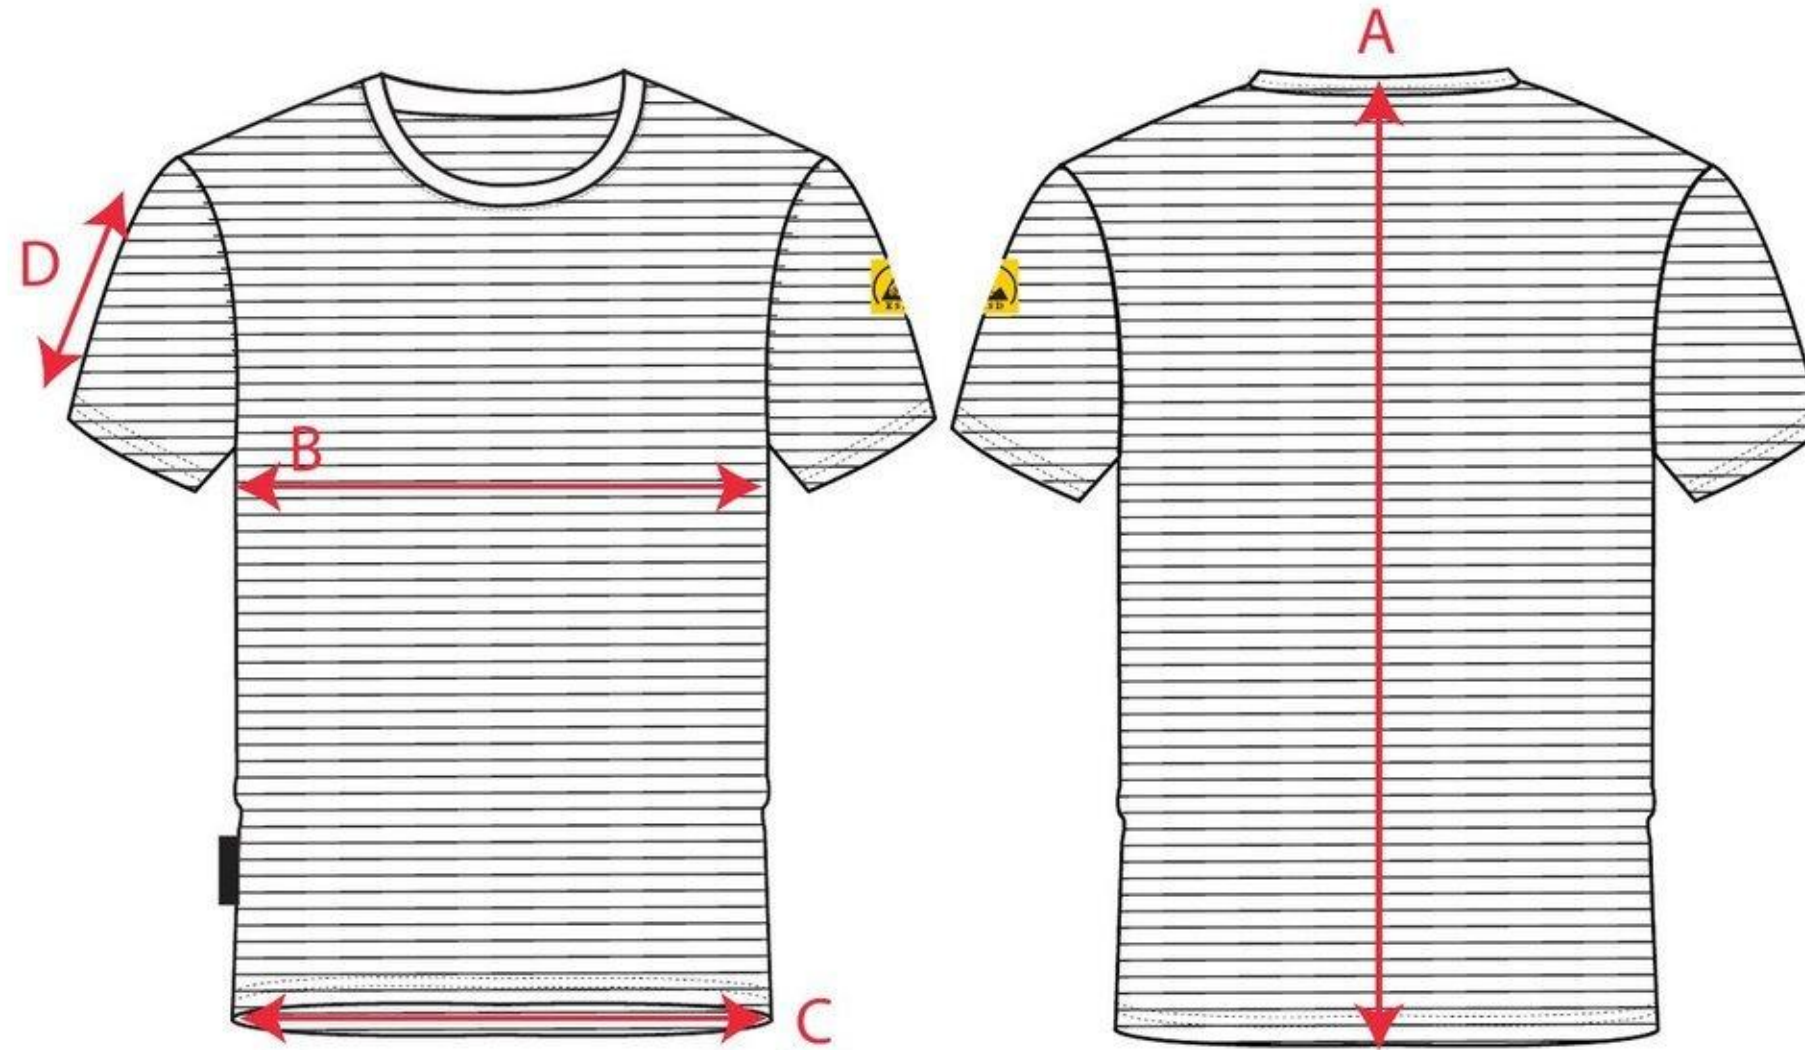

STYLE NO: AS20

DESCRIPTION: Anti Static ESD T-Shirt S/S

Description CM		XXS	XS	S	M	L	XL	XXL	3XL	4XL	5XL	6XL	7XL	8XL	9XL
Back Length	A	70.00	71.00	72.00	73.00	74.00	76.00	78.00	80.00	82.00	84.00	86.00	88.00	90.00	92.00
Chest Width	B	38.00	42.00	48.00	52.00	56.00	62.00	66.00	70.00	74.00	80.00	86.00	92.00	98.00	104.00
Hem Width - relaxed	C	38.00	42.00	48.00	52.00	56.00	62.00	66.00	70.00	74.00	80.00	86.00	92.00	98.00	104.00
Sleeve Length - Set In - Short Sleeve	D	20.00	21.00	22.00	23.00	24.00	25.00	26.00	27.00	28.00	29.00	30.00	31.00	32.00	33.00