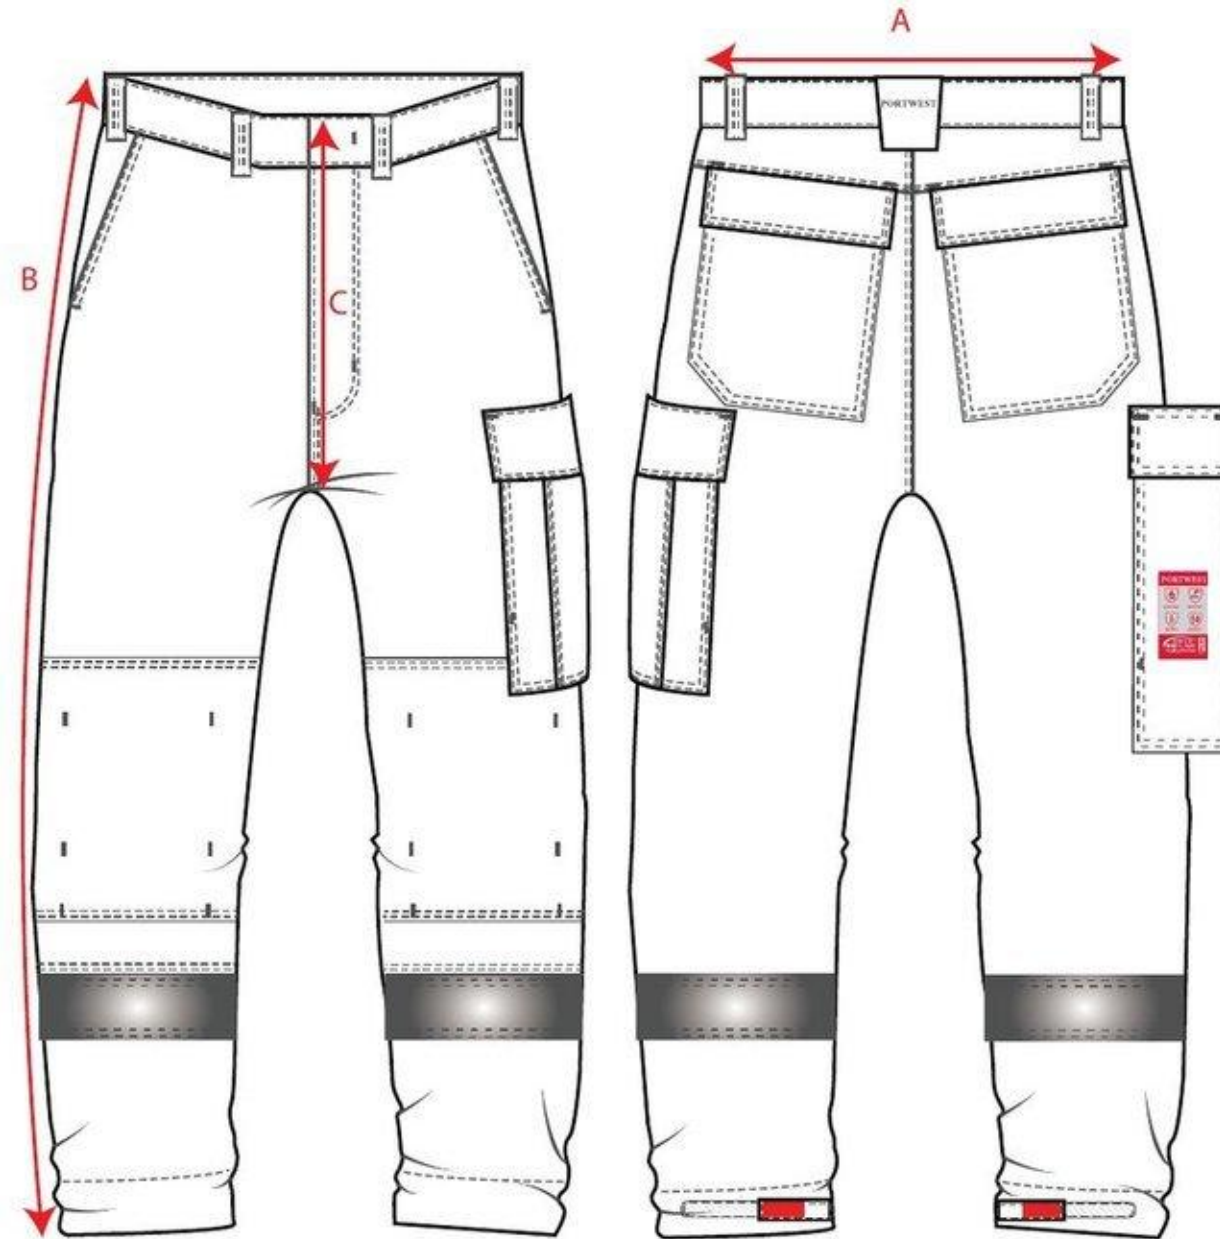

STYLE NO: **RXX01** DESCRIPTION: Bizflame Plus Lightweight Stretch Panelled Trouser

DESCRIPTION		S	M	L	XL	XXL	3XL	Tol
Waist Relaxed	A	75	83	91	99	107	115	1
Outside Leg Incl. Waistband	B	105	106	107	108	109	110	1
Front Rise Excl. Waistband	C	21.5	22.5	23.5	24.5	25.5	26.5	0.5