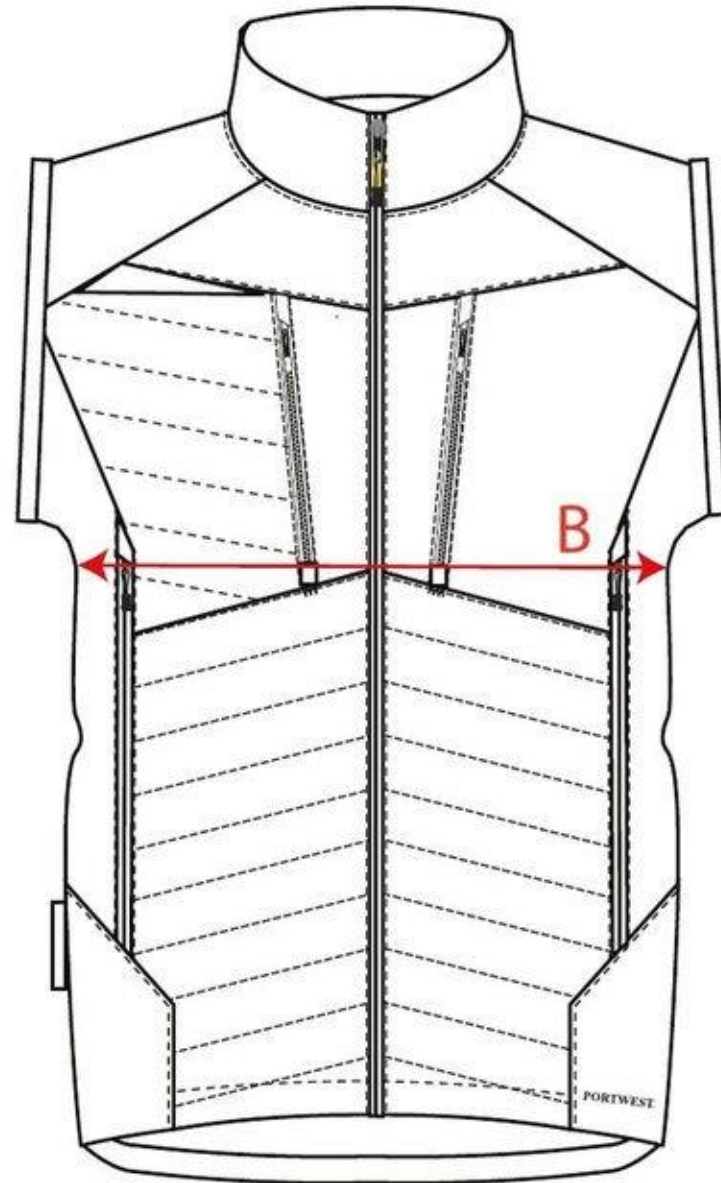

STYLE NO: DX470

DESCRIPTION: DX4 GILET

DX470									
REVISION	Size	S	Marker Sample M	L	XL	2XL	3XL	TOL	
		TO FIT CHEST	92-96	100-104	108-112	116-124	128-132	136-140	+/-
	A	CENTRE BACK LENGTH (CB NECK TO BACK HEM)	73	74	75	76	77	78	1
	B	½ CHEST	53	57	61	67	71	75	1