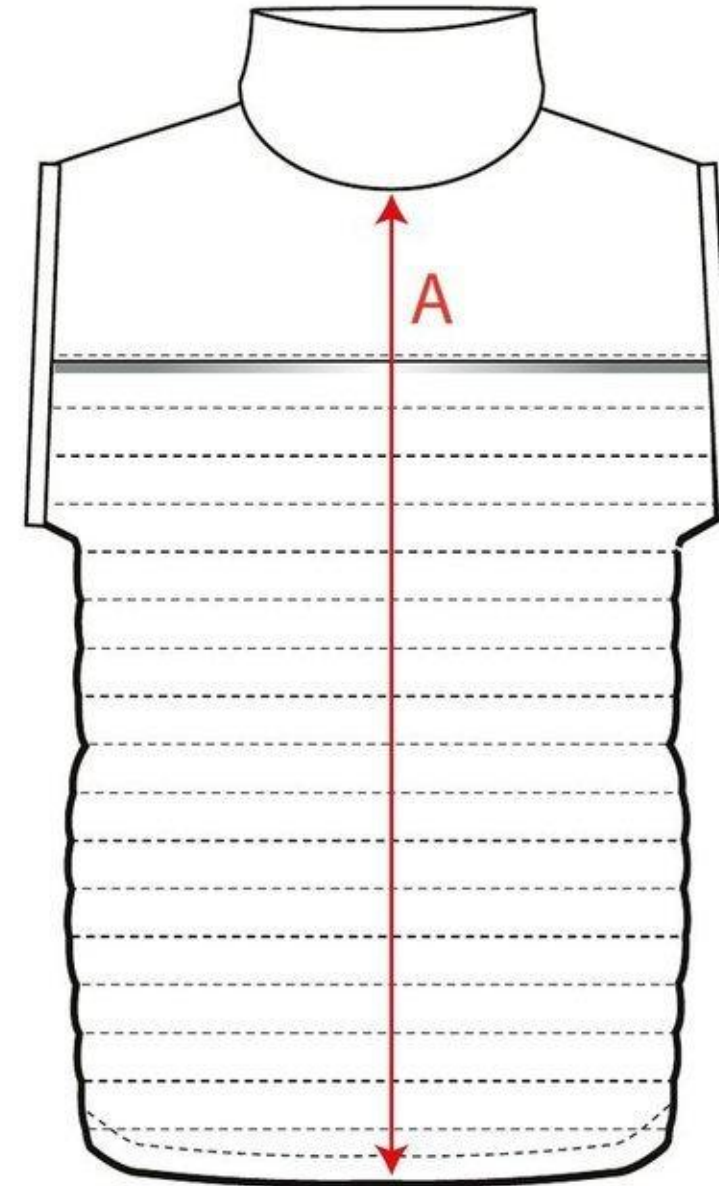

STYLE NO: DX470

DESCRIPTION: DX4 GILET

DX470									
REVISION	Size	S	Marker Sample M	L	XL	2XL	3XL	TOL	
		TO FIT CHEST	92-96	100-104	108-112	116-124	128-132	136-140	+/-
	A	CENTRE BACK LENGTH (CB NECK TO BACK HEM)	73	74	75	76	77	78	1
	B	½ CHEST	53	57	61	67	71	75	1