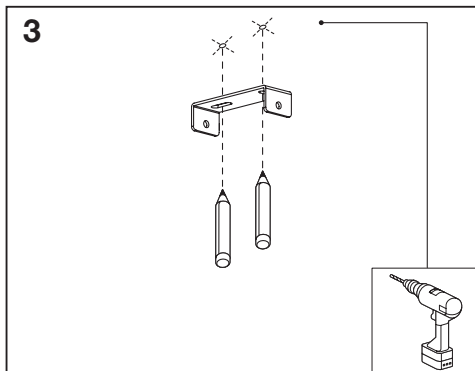

MULTIHEAD SPOT ANGULAR

MULTIHEAD SPOT ANGULAR

	EAN	W _{MAX.} LED	⊖(°C)	IP	V~	Hz	⊞
LED SPOT ANGULAR 1XGU10 BK	4099854589089	1x6.0	-20...+40	20	220-240	50/60	232g
LED SPOT ANGULAR 2XGU10 BK	4099854589102	2x6.0	-20...+40	20	220-240	50/60	450g
LED SPOT ANGULAR 3XGU10 BK	4099854589126	3x6.0	-20...+40	20	220-240	50/60	846g
LED SPOT ANGULAR 4XGU10 BK	4099854589140	4x6.0	-20...+40	20	220-240	50/60	1084g
LED SPOT ANGULAR PL 4XGU10 BK	4099854589164	4x6.0	-20...+40	20	220-240	50/60	968g
LED SPOT ANGULAR 6XGU10 BK	4099854589188	6x6.0	-20...+40	20	220-240	50/60	1680g
LED SPOT ANGULAR 1XGU10 WT	4099854589201	1x6.0	-20...+40	20	220-240	50/60	232g
LED SPOT ANGULAR 2XGU10 WT	4099854589225	2x6.0	-20...+40	20	220-240	50/60	450g
LED SPOT ANGULAR 3XGU10 WT	4099854589249	3x6.0	-20...+40	20	220-240	50/60	846g
LED SPOT ANGULAR 4XGU10 WT	4099854589263	4x6.0	-20...+40	20	220-240	50/60	1084g
LED SPOT ANGULAR PL 4XGU10 WT	4099854589287	4x6.0	-20...+40	20	220-240	50/60	968g
LED SPOT ANGULAR 6XGU10 WT	4099854589300	6x6.0	-20...+40	20	220-240	50/60	1680g

	L	W	H1	W2
LED SPOT ANGULAR 1XGU10 BK/WT/WT	93	85	157	55
LED SPOT ANGULAR 2XGU10 BK/WT	210	65	155	55
LED SPOT ANGULAR 3XGU10 BK/WT	371	60	155	55
LED SPOT ANGULAR 4XGU10 BK/WT	490	60	155	55
LED SPOT ANGULAR PL 4XGU10 BK/WT	215	210	155	55
LED SPOT ANGULAR 6XGU10 BK/WT	900	60	155	55