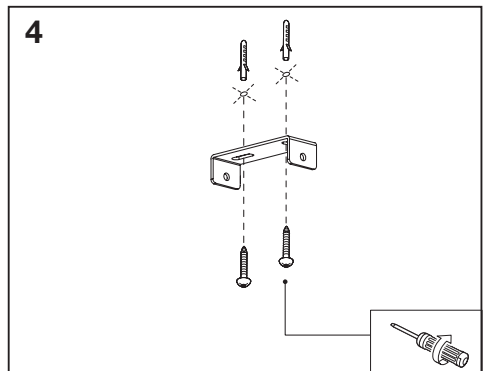

MULTIHEAD SPOT ANGULAR

MULTIHEAD SPOT ANGULAR

	EAN	W _{MAX.} LED	⊖(°C)	IP	V~	Hz	⊞
LED SPOT ANGULAR 1XGU10 BK	4099854589089	1x6.0	-20...+40	20	220-240	50/60	232g
LED SPOT ANGULAR 2XGU10 BK	4099854589102	2x6.0	-20...+40	20	220-240	50/60	450g
LED SPOT ANGULAR 3XGU10 BK	4099854589126	3x6.0	-20...+40	20	220-240	50/60	846g
LED SPOT ANGULAR 4XGU10 BK	4099854589140	4x6.0	-20...+40	20	220-240	50/60	1084g
LED SPOT ANGULAR PL 4XGU10 BK	4099854589164	4x6.0	-20...+40	20	220-240	50/60	968g
LED SPOT ANGULAR 6XGU10 BK	4099854589188	6x6.0	-20...+40	20	220-240	50/60	1680g
LED SPOT ANGULAR 1XGU10 WT	4099854589201	1x6.0	-20...+40	20	220-240	50/60	232g
LED SPOT ANGULAR 2XGU10 WT	4099854589225	2x6.0	-20...+40	20	220-240	50/60	450g
LED SPOT ANGULAR 3XGU10 WT	4099854589249	3x6.0	-20...+40	20	220-240	50/60	846g
LED SPOT ANGULAR 4XGU10 WT	4099854589263	4x6.0	-20...+40	20	220-240	50/60	1084g
LED SPOT ANGULAR PL 4XGU10 WT	4099854589287	4x6.0	-20...+40	20	220-240	50/60	968g
LED SPOT ANGULAR 6XGU10 WT	4099854589300	6x6.0	-20...+40	20	220-240	50/60	1680g

	L	W	H1	W2
LED SPOT ANGULAR 1XGU10 BK/WT/WT	93	85	157	55
LED SPOT ANGULAR 2XGU10 BK/WT	210	65	155	55
LED SPOT ANGULAR 3XGU10 BK/WT	371	60	155	55
LED SPOT ANGULAR 4XGU10 BK/WT	490	60	155	55
LED SPOT ANGULAR PL 4XGU10 BK/WT	215	210	155	55
LED SPOT ANGULAR 6XGU10 BK/WT	900	60	155	55