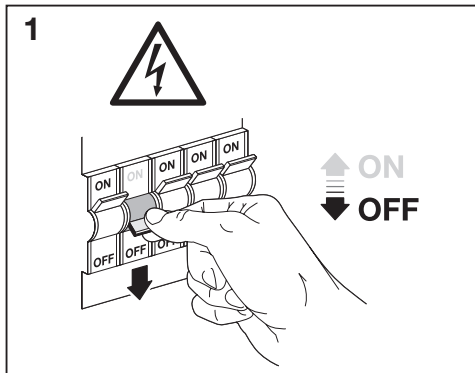

L	W	H1	W2
LED SPOT ANGULAR 1XGU10 BK/WT/WT	93	85	157	55
LED SPOT ANGULAR 2XGU10 BK/WT	210	65	155	55
LED SPOT ANGULAR 3XGU10 BK/WT	371	60	155	55
LED SPOT ANGULAR 4XGU10 BK/WT	490	60	155	55
LED SPOT ANGULAR PL 4XGU10 BK/WT	215	210	155	55
LED SPOT ANGULAR 6XGU10 BK/WT	900	60	155	55