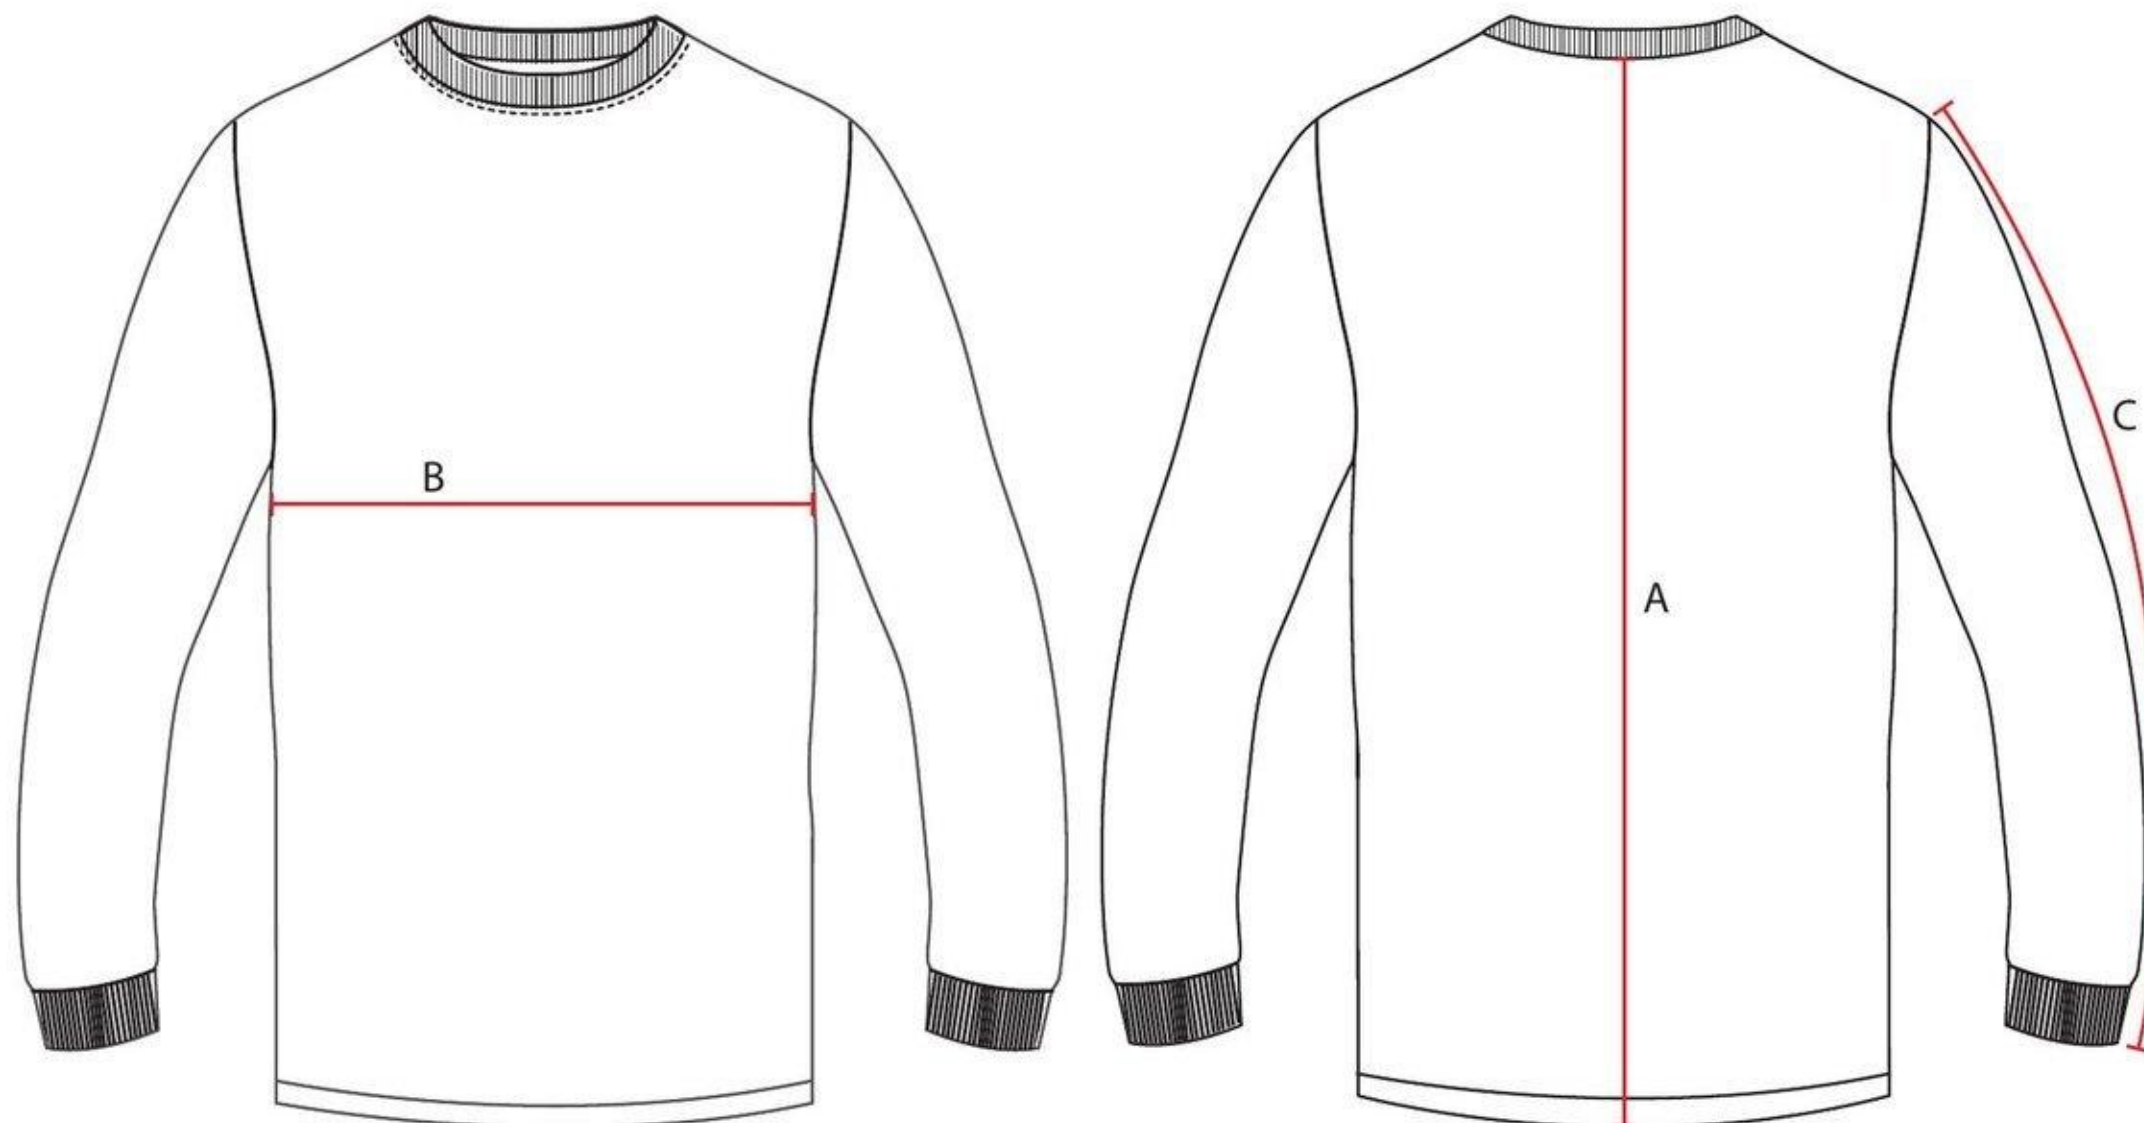

| | |
|-----------------------|---|
| STYLE NO: B123 | DESCRIPTION: Thermal T-Shirt Long Sleeve |
|-----------------------|---|

| | Descriptions | XS | S | M | L | XL | XXL | 3XL | 4XL | 5XL |
|----------|---------------|----|----|----|----|----|-----|-----|-----|-----|
| A | Back Length | 73 | 74 | 75 | 76 | 78 | 80 | 82 | 84 | 86 |
| B | Chest Width | 40 | 46 | 50 | 54 | 60 | 64 | 68 | 72 | 78 |
| C | Sleeve Length | 63 | 64 | 65 | 66 | 67 | 68 | 69 | 70 | 71 |