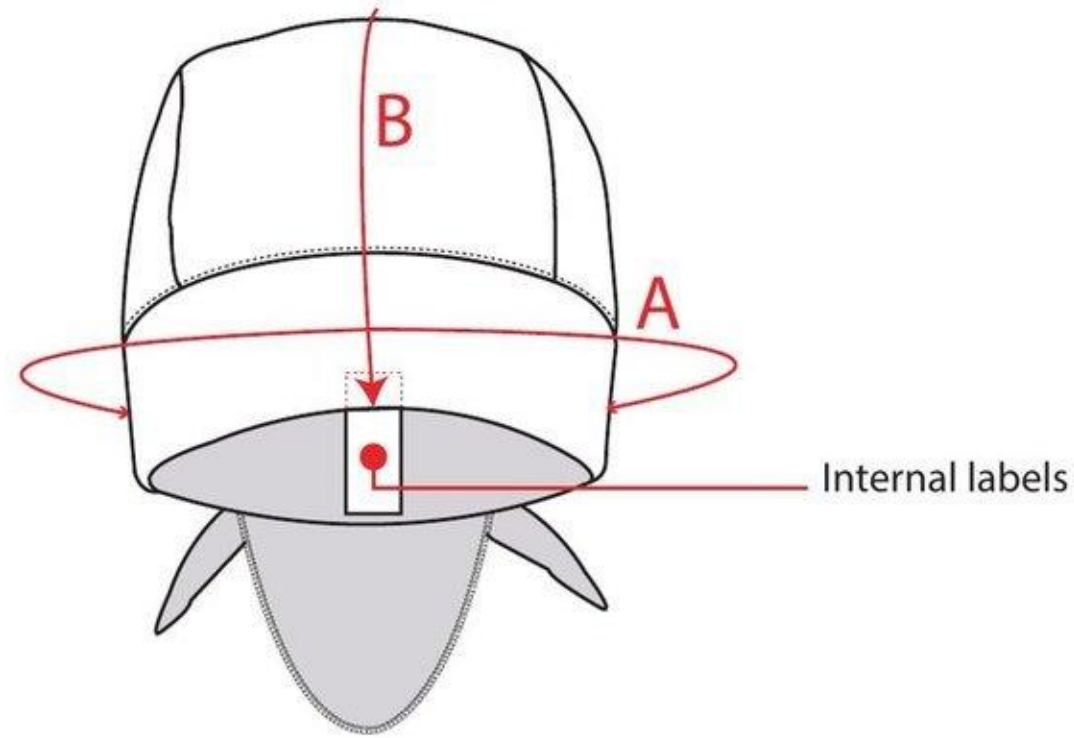

STYLE NO: CV04

DESCRIPTION: Cooling Head Band

FABRIC: 100% Polyester Mesh 60g  
Bamboo Yarn and PVA Padding 330g

COLOUR: Black  
Blue

Front View

Back View

Size Chart - One size Fits all		
Band Circumference	A	50cm
Front center to back center	B	41cm