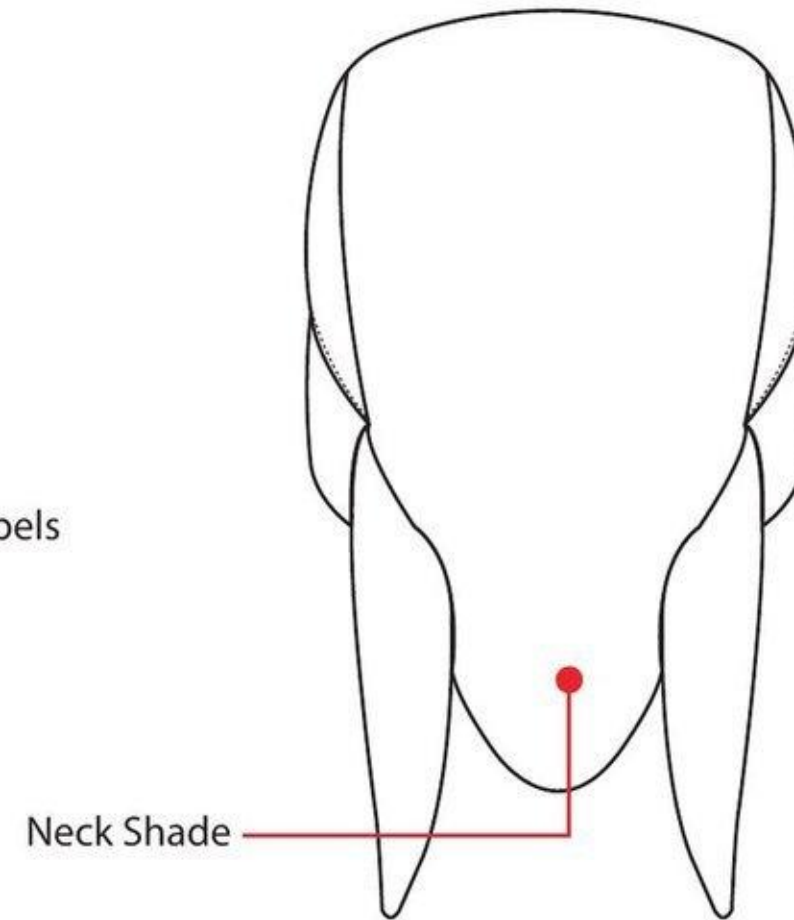

STYLE NO: CV04

DESCRIPTION: Cooling Head Band

FABRIC: 100% Polyester Mesh 60g  
Bamboo Yarn and PVA Padding 330g

COLOUR: Black  
Blue

Front View

Back View

Size Chart - One size Fits all		
Band Circumference	A	50cm
Front center to back center	B	41cm