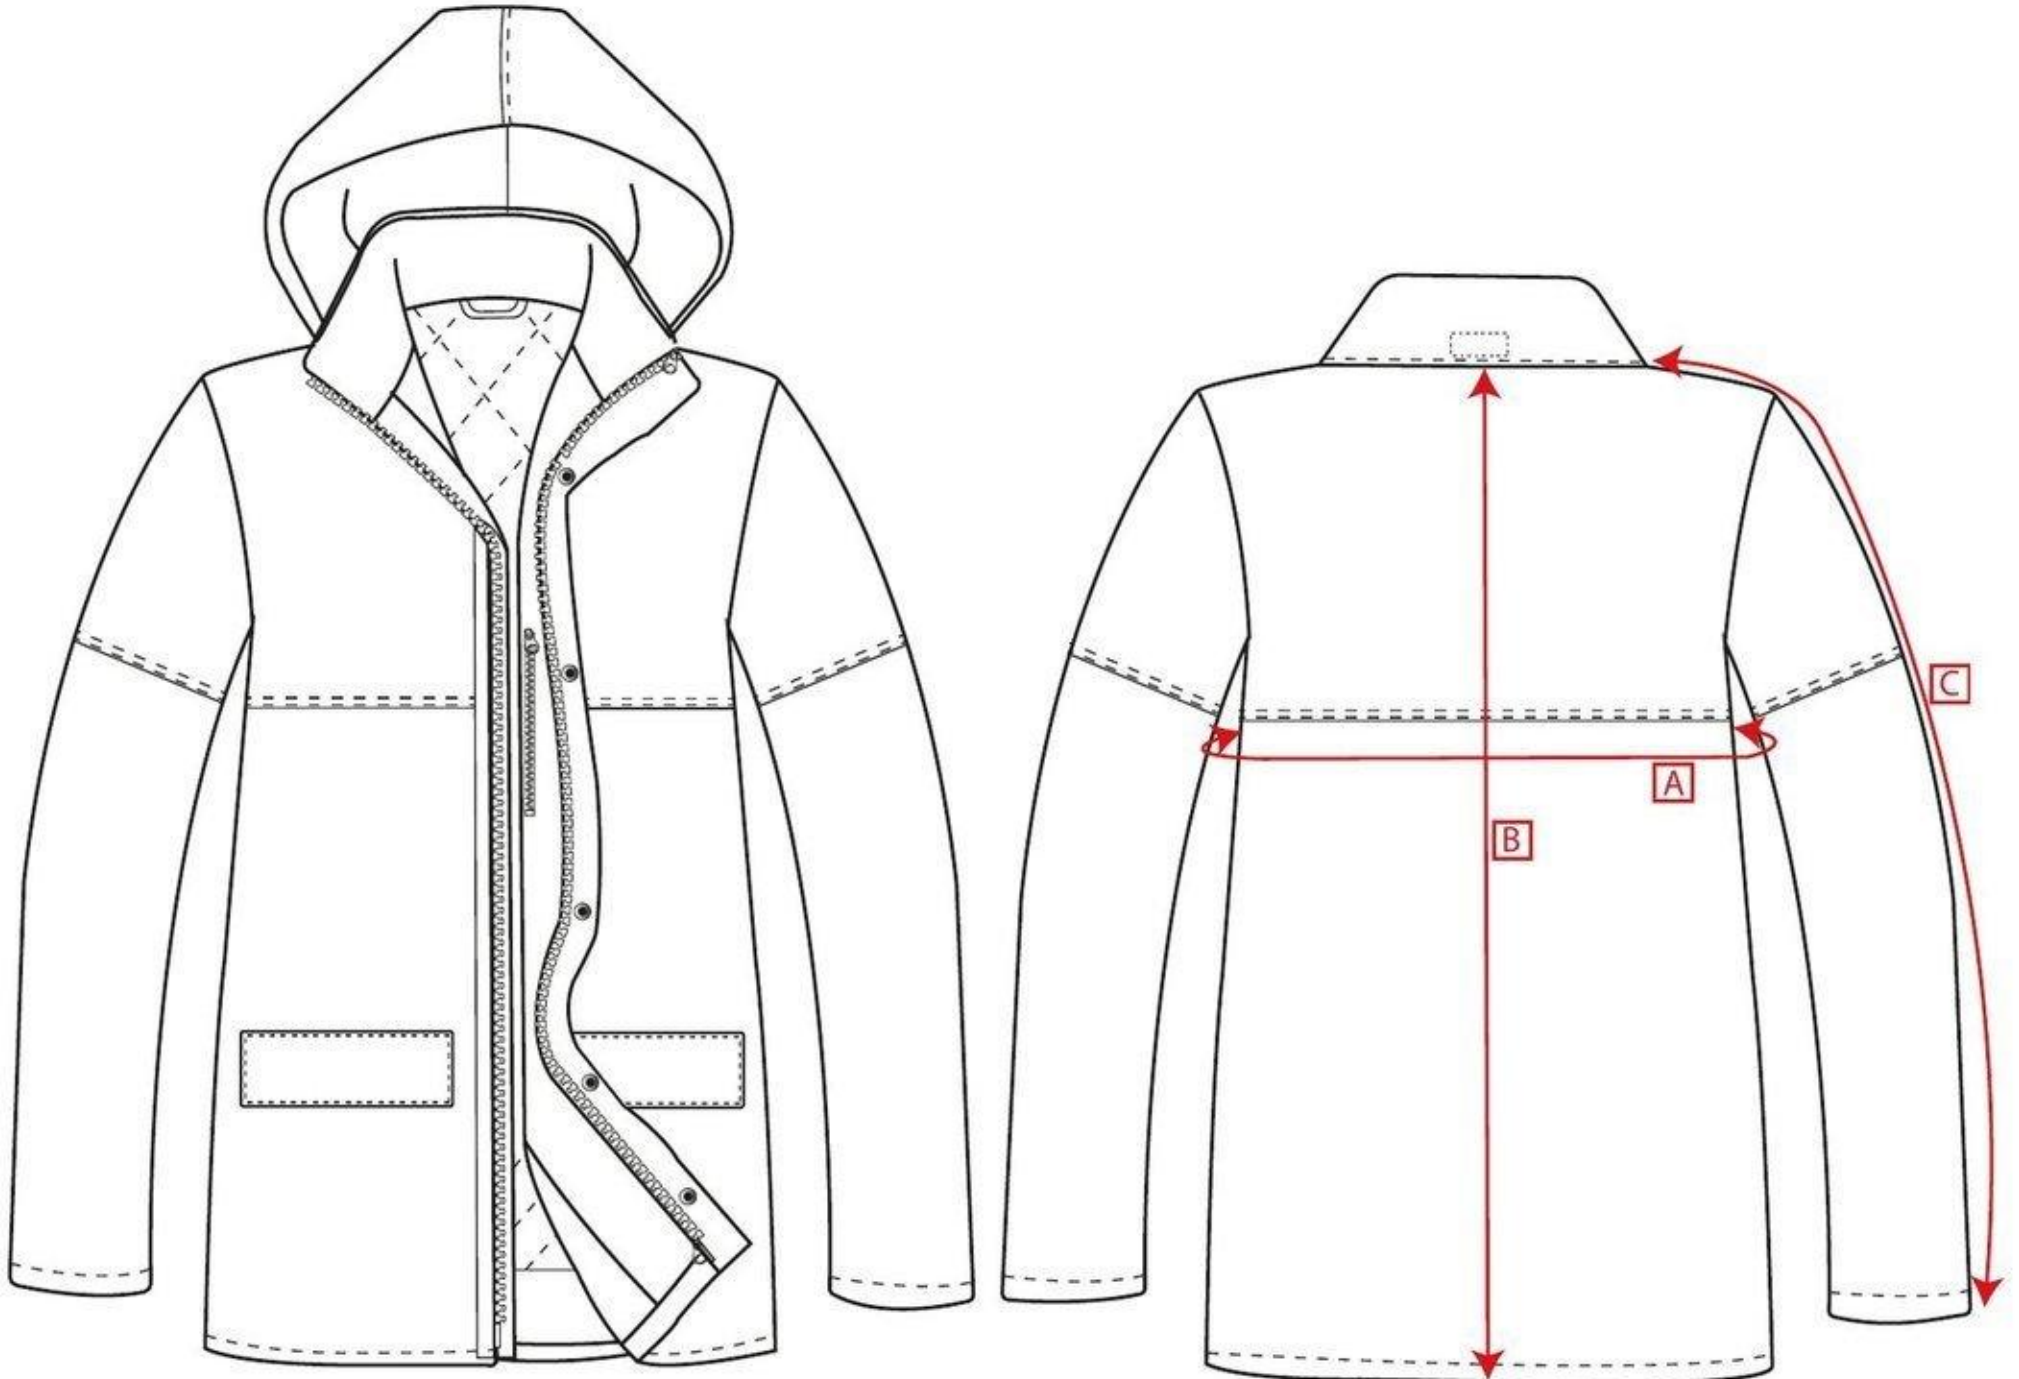

STYLE S437
NO:

DESCRIPTION: Corporate Traffic Jacket

Measurements

		S	M	L	XL	XXL	3XL
To Fit Chest		92-96	100-104	108-112	116-124	128-132	136-140
Jacket Chest	A	118	126	134	142	150	158
Centre Back to Hem	B	83	84	85	86	87	88
Collar to Cuff	C	82	83	84	85	86	87