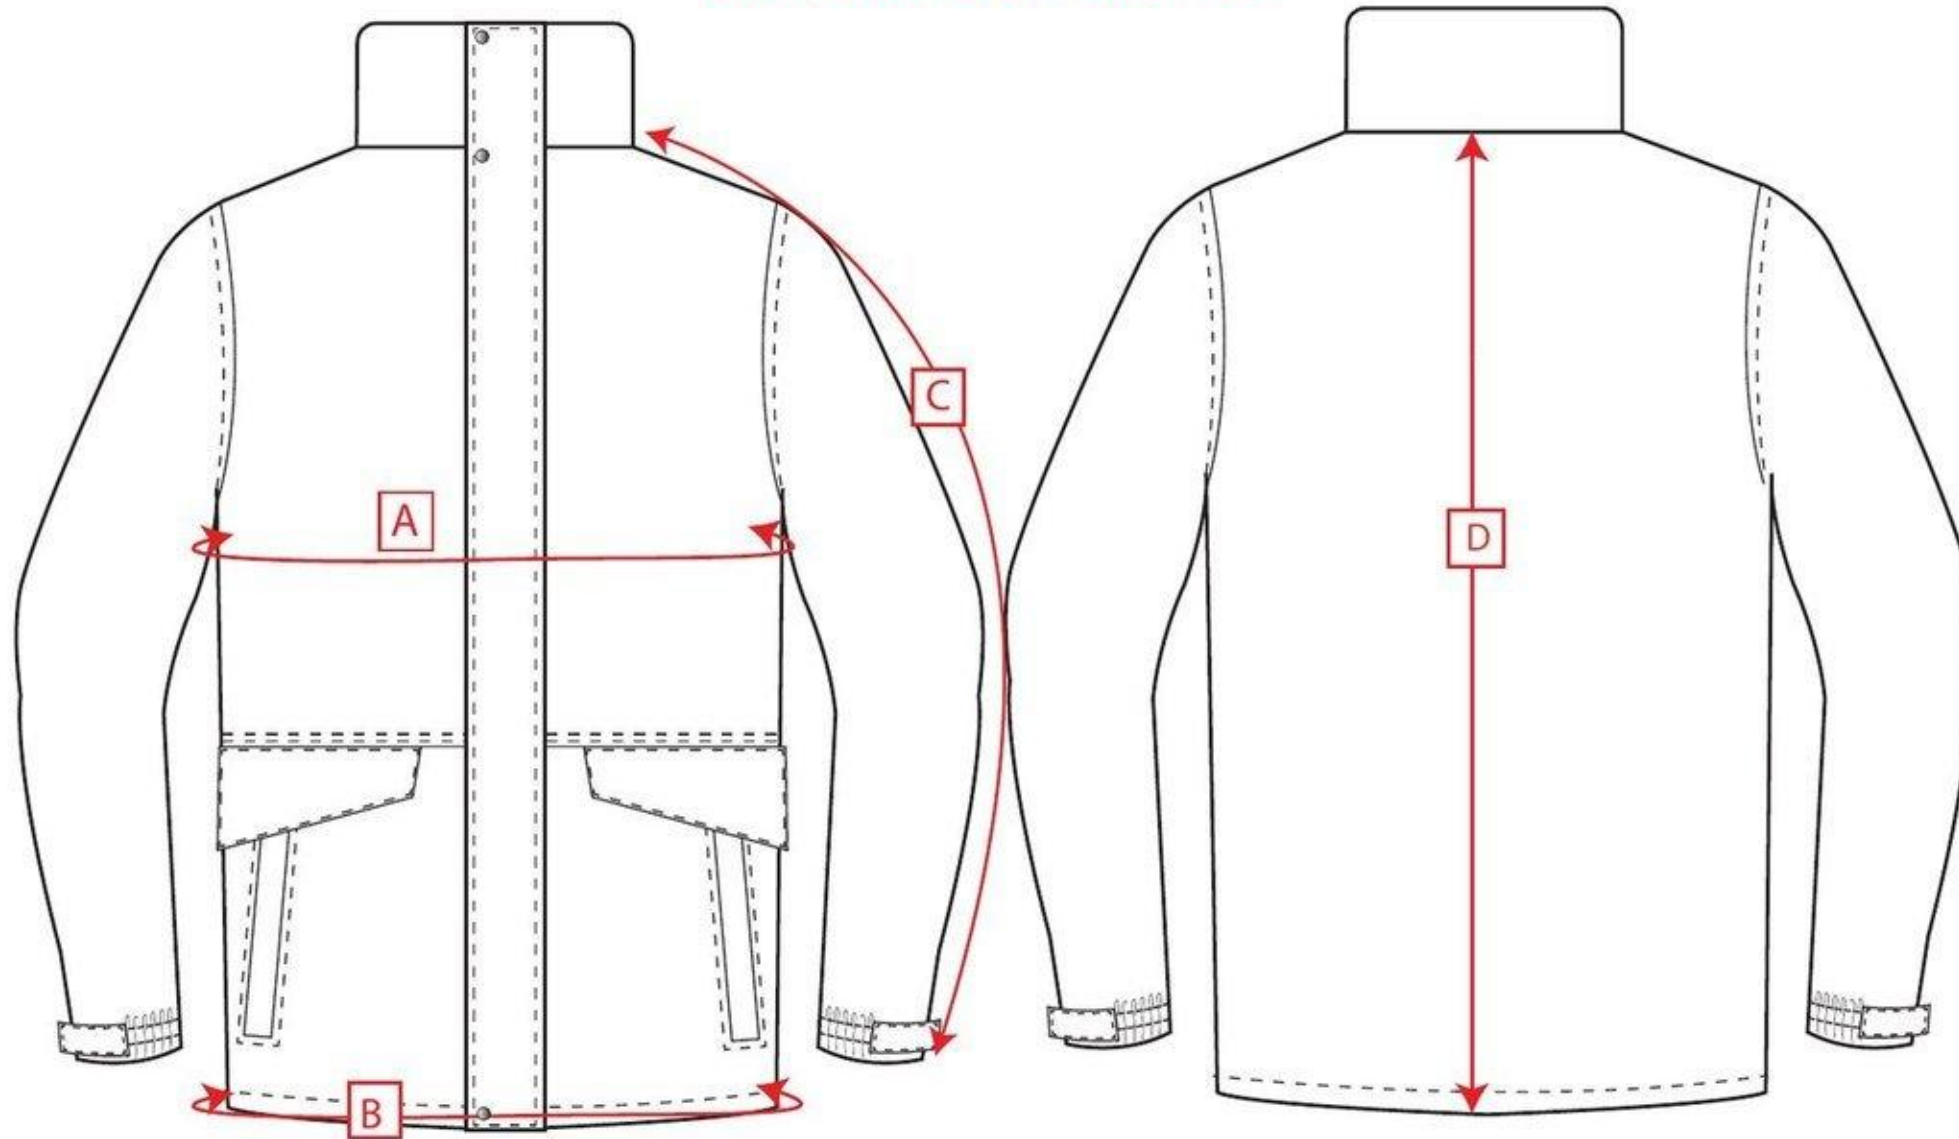

STYLE NO: S507

DESCRIPTION: Argo 3in1

FABRIC: 100% Polyester PU Coated 135g

COLOUR: Black, Navy

Standards: EN 343, Class 3:3

OUTER JACKET SIZING:

Outer Jacket Measurements

		S	M	L	XL	XXL	3XL
To Fit Chest		92-96	100-104	108-112	116-124	128-132	136-140
Jacket Chest	A	114	121	128	135	142	149
Hem	B	110	117	124	131	138	145
Sleeve Length (from Neck Seam to Cuff End)	C	81	82.5	84	85.5	87	88.5
Centre Back Length	D	77	78	79	80	81	82