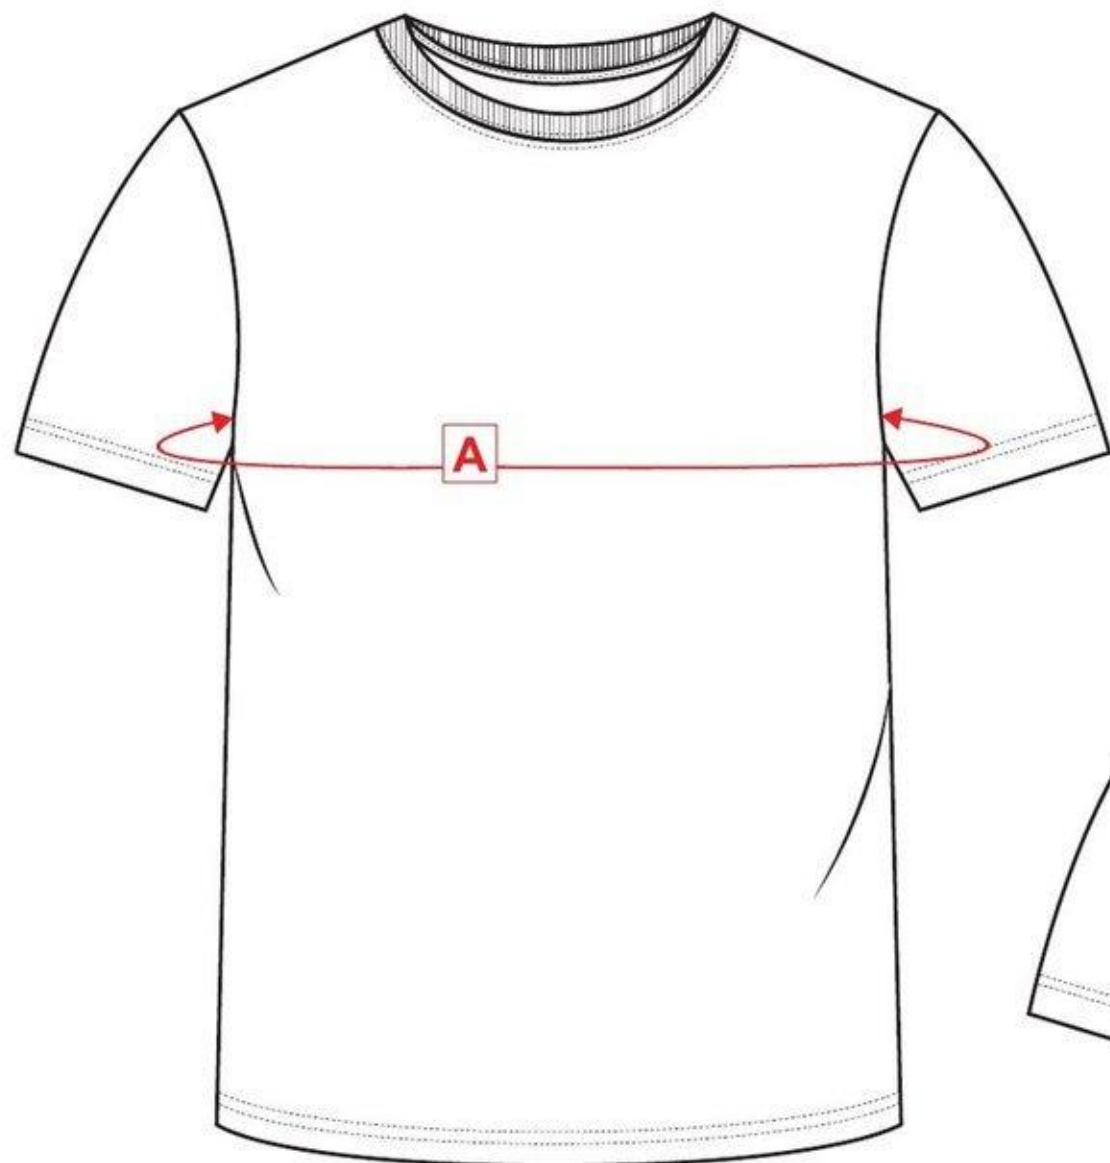

STYLE NO: B195

DESCRIPTION: Premium T-Shirt

### Measurements

(Fully Relaxed Fabric In Cm's)

AREA	Code	XS	SMALL	MEDIUM	LARGE	X-LARGE	XX-LARGE	3XL	4XL	5XL	Tolerance Plus
<b>Chest</b>	<b>A</b>	88	96	104	112	120	128	136	144	152	1.5
<b>Back Length</b> <i>Include Collar</i>	<b>B</b>	70	72	74	76	78	80	82	84	86	1
<b>Sleeve Length</b> <i>Include Collar</i>	<b>C</b>	37	39	41	43	45	47	49	51	53	0.5