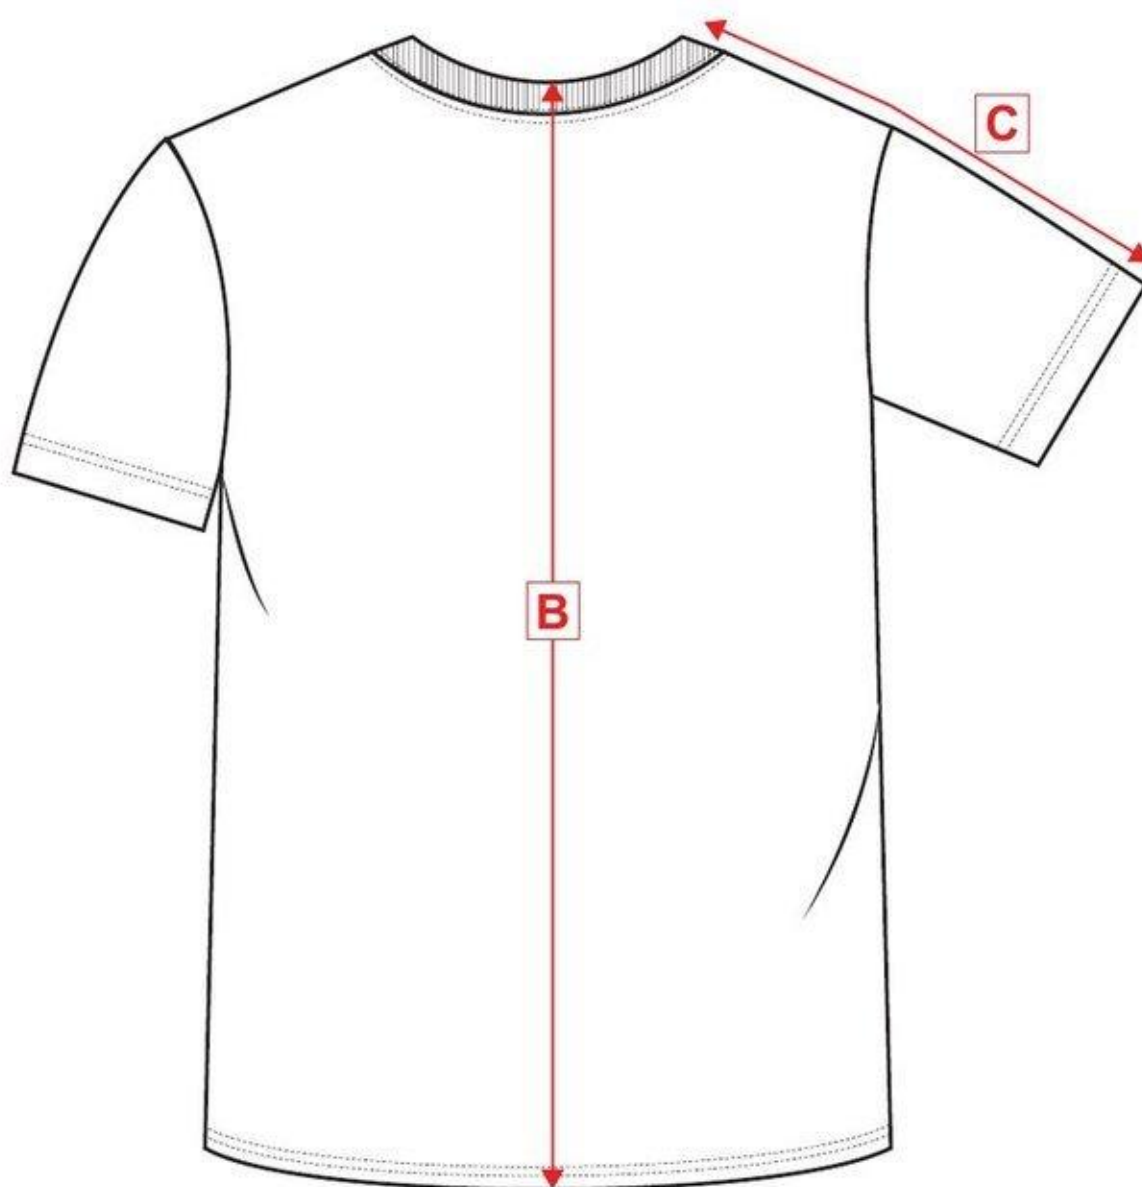

STYLE NO: B195

DESCRIPTION: Premium T-Shirt

### Measurements

(Fully Relaxed Fabric In Cm's)

AREA	Code	XS	SMALL	MEDIUM	LARGE	X-LARGE	XX-LARGE	3XL	4XL	5XL	Tolerance Plus
<b>Chest</b>	<b>A</b>	88	96	104	112	120	128	136	144	152	1.5
<b>Back Length</b> <i>Include Collar</i>	<b>B</b>	70	72	74	76	78	80	82	84	86	1
<b>Sleeve Length</b> <i>Include Collar</i>	<b>C</b>	37	39	41	43	45	47	49	51	53	0.5