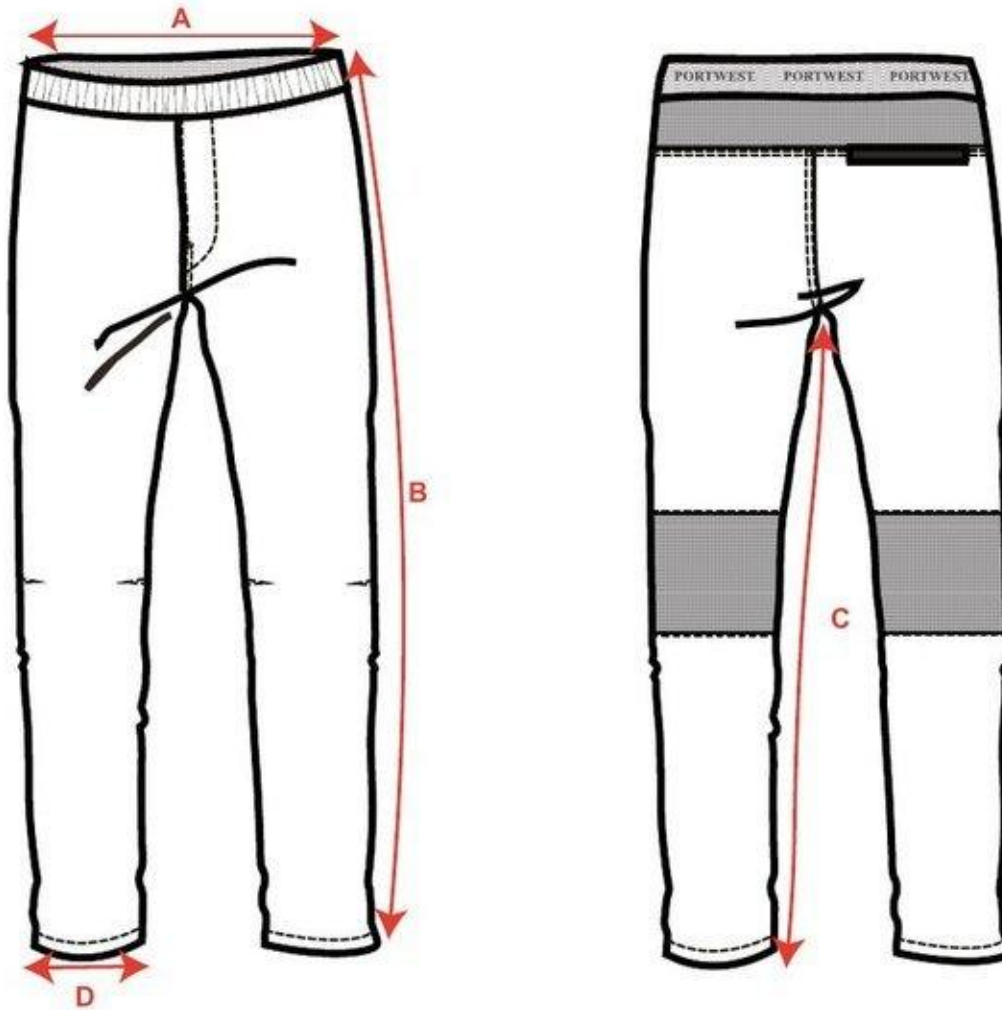

STYLE NO: C072	DESCRIPTION: Surrey Chefs Trouser
-----------------------	--

		Measurements					
SIZE		Small	Medium	Large	Xlarge	XXLarge	3XLarge
Centimetre conversion		76-84	84-92	92-96	100-104	108-112	116-120
Waist Relaxed	A	65	73	81	89	97	105
Outside Leg	B	106	107	108	109	110	111
Inside Leg (Measured from C/F crotch fork)	C	79	79	79	79	79	79
Hem	D	34	37	40	43	46	49