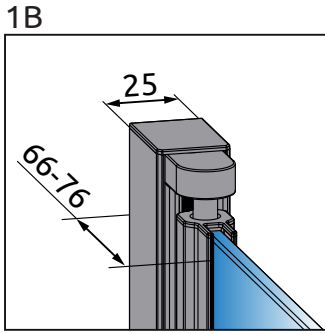

ESSENZA KDJ-B

Wariant LEWY
Variant L

Wariant PRAWY
Variant R