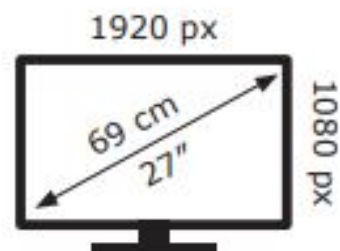

ENERG

LG Electronics

27TQ615S

22 kWh/1000h

2019/2013