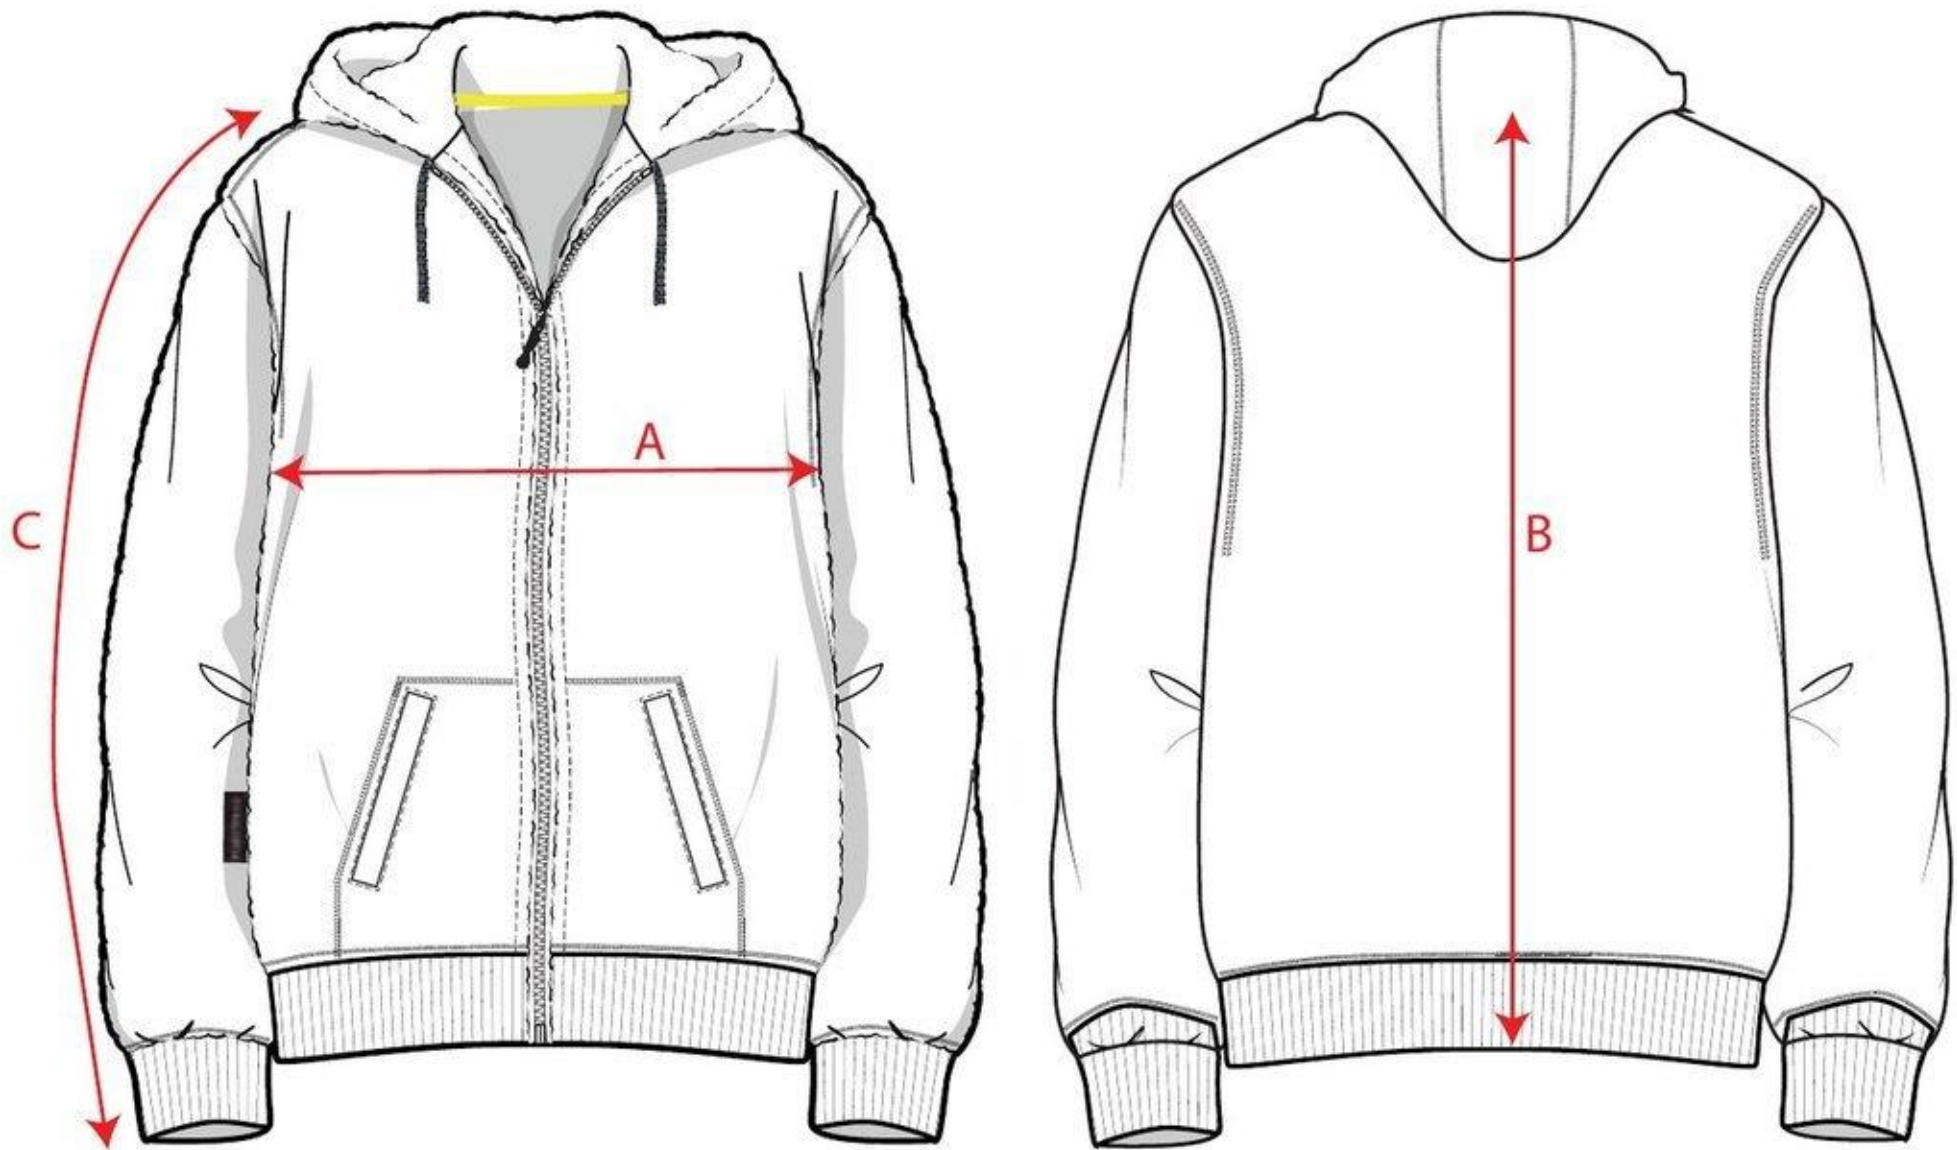

STYLE NO: KS31

DESCRIPTION: Hooded Sweatshirt

### Measurements

ALL MEASURES IN CENTIMETRES								
		S	M	L	XL	XXL	XXXL	TOL
<b>To Fit Chest</b>		92-96	100-104	108-112	116-124	128-132	136-140	+/-
Chest	A	104	112	120	128	136	144	1
Back Length - including waistband	B	70	70	70	72.5	72.5	72.5	1
Sleeve length from neck seam to end cuff	C	78	79	80	81	82	83	1