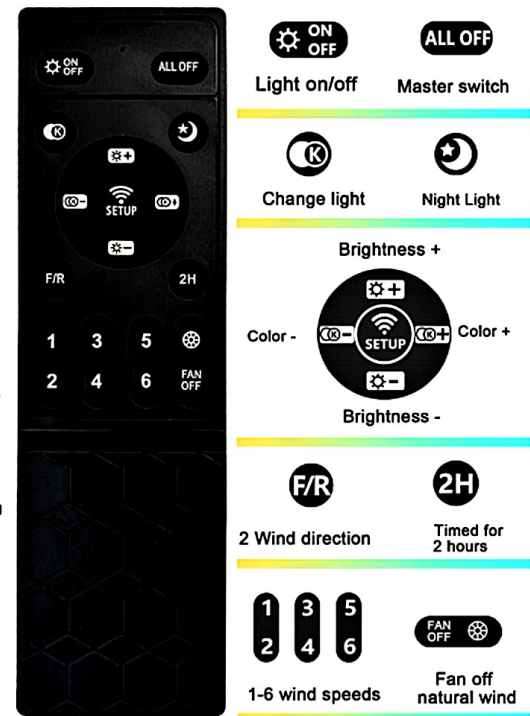

USER'S MANUAL

Support IOS and Android

Product details

Specifications	
Voltage	110v-265v
Material	Metal+GPPS+ABS
Power	30W LED
Power	18W motor
Dimension	D* 25.6H 6"
spatial	Living room, Bedroom

APP Control

1. disconnect power before installation.
2. it is strongly recommended that a professional electrician carry out the installation.

Remote control instructions

Piles AAA non includes

Practical tips: If the remote control fails, use the wall switch to switch on the fan light, then press and hold the "SET UP" button for 3 seconds. When the light flashes, the remote control is ready for use again.