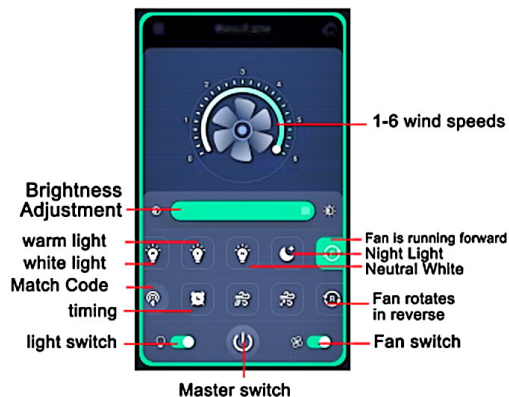

USER'S MANUAL

Support IOS and Android

Product details

Specifications	
Voltage	110v-265v
Material	Metal+GPPS+ABS
Power	30W LED
Power	18W motor
Dimension	D* 25.6H 6"
spatial	Living room, Bedroom

APP Control

1. disconnect power before installation.
2. it is strongly recommended that a professional electrician carry out the installation.

Remote control instructions

Piles AAA non includes

Practical tips: If the remote control fails, use the wall switch to switch on the fan light, then press and hold the "SET UP" button for 3 seconds. When the light flashes, the remote control is ready for use again.