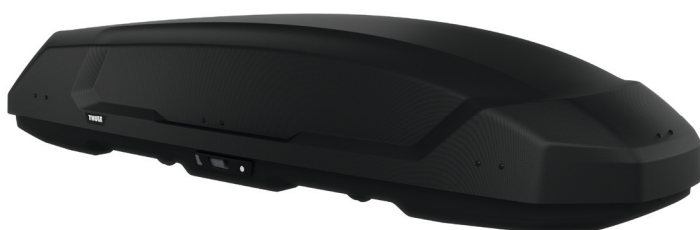

THULE FORCE 3 BOXLINE

THULE FORCE 3 XXL SPORT

Thule Force 3 XXL Sport 645300

The roof-mounted cargo box for everyday and active use.

- Offers durability and maintains a sleek appearance, designed to handle daily use and the demands of active lifestyles
- A quick, secure, and intuitive mounting system that indicates when the cargo box is safely attached with a simple click
- Provides easy access to your cargo from both sides of the vehicle, enhancing convenience and efficiency
- Extensively tested for road safety and durability in the Thule Test Center, ensuring top-notch quality and reliability
- SlideLock system with separate locking and opening functions, automatically locks the lid in place and indicates when the box is closed securely
- Full trunk access with minimal risk of contact with the cargo box, thanks to its forward position on the vehicle roof
- Smart design of the box creates a natural handle for opening and closing of the box
- For extra convenience, useful accessories include a box light for better visibility and a lid pull strap for easy opening and closing, adding convenience to your journey.