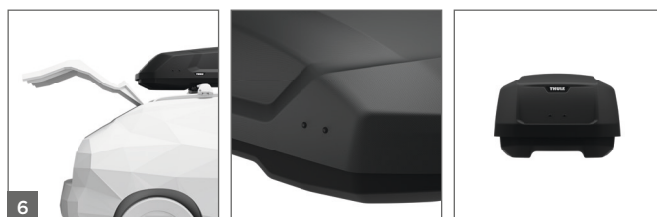

THULE FORCE 3 BOXLINE

THULE FORCE 3 L SPORT

Thule Force 3 L Sport 645600

The roof-mounted cargo box for everyday and active use.

- Offers durability and maintains a sleek appearance, designed to handle daily use and the demands of active lifestyles
- A quick, secure, and intuitive mounting system that indicates when the cargo box is safely attached with a simple click
- Provides easy access to your cargo from both sides of the vehicle, enhancing convenience and efficiency
- Extensively tested for road safety and durability in the Thule Test Center, ensuring top-notch quality and reliability
- SlideLock system with separate locking and opening functions, automatically locks the lid in place and indicates when the box is closed securely
- Full trunk access with minimal risk of contact with the cargo box, thanks to its forward position on the vehicle roof
- Smart design of the box creates a natural handle for opening and closing of the box
- For extra convenience, useful accessories include a box light for better visibility and a lid pull strap for easy opening and closing, adding convenience to your journey.