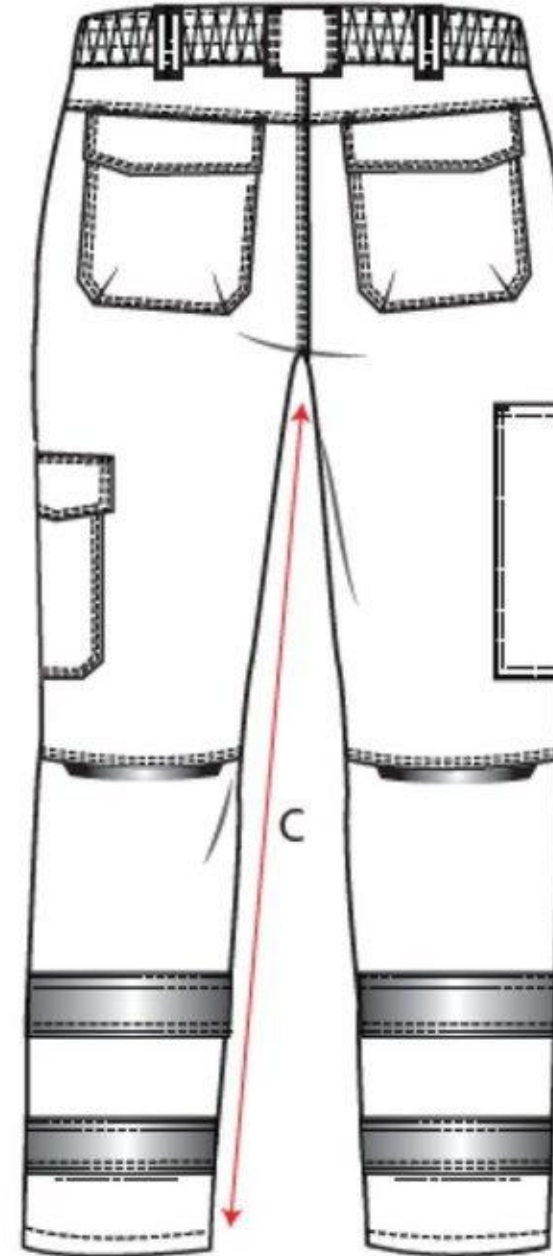

STYLE NO: MV36

DESCRIPTION: Modaflake HVO Trouser

FABRIC: Hi Vis Orange:61% Modacrylic 18% Viscose 15% Polyester
5% Aramid 1% Carbon Fibre 300g
Nave: 60% Modacrylic 39% Cotton 1% Carbon Fibre 280g

COLOUR: Hi Vis EN ISO 20471
RIS Orange/Navy.

AREA		XS	S	M	L	XL	XXL	3XL	4XL
Size Range		68-72	76-80	84-88	92-96	100-104	108-112	116-120	124-128
Waist RELAXED	A	64	72	80	88	96	104	112	120
Waist STETCHED	B	78	86	94	102	110	118	126	134
Inside Leg	C	79	79	79	79	79	79	79	79