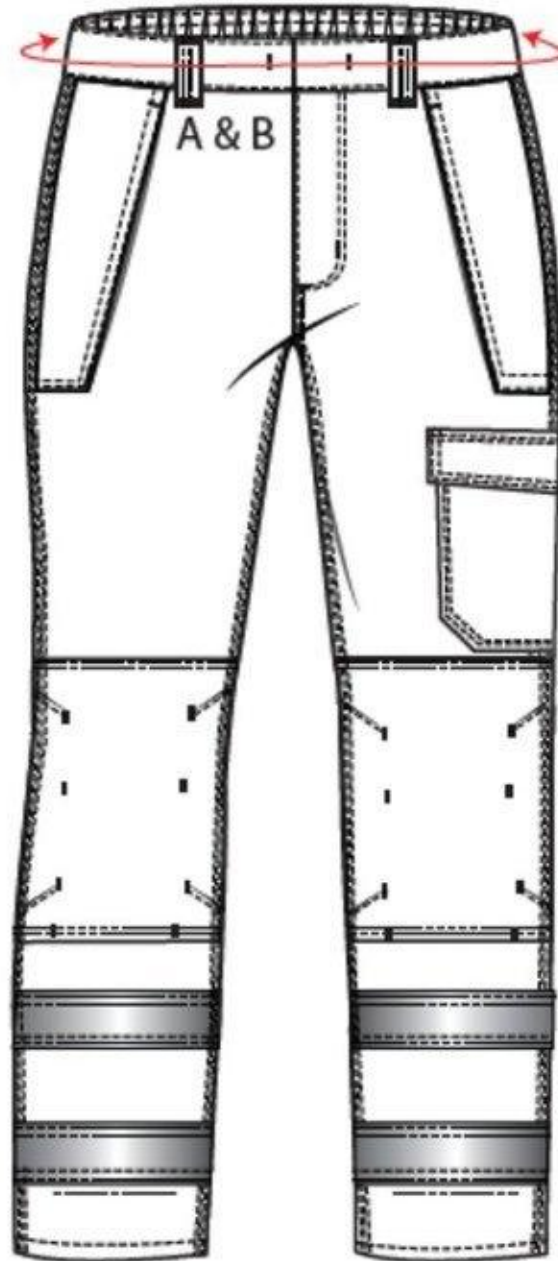

STYLE NO: MV36

DESCRIPTION: Modaflake HVO Trouser

FABRIC: Hi Vis Orange:61% Modacrylic 18% Viscose 15% Polyester
5% Aramid 1% Carbon Fibre 300g
Nave: 60% Modacrylic 39% Cotton 1% Carbon Fibre 280g

COLOUR: Hi Vis EN ISO 20471
RIS Orange/Navy.

AREA		XS	S	M	L	XL	XXL	3XL	4XL
Size Range		68-72	76-80	84-88	92-96	100-104	108-112	116-120	124-128
Waist RELAXED	A	64	72	80	88	96	104	112	120
Waist STETCHED	B	78	86	94	102	110	118	126	134
Inside Leg	C	79	79	79	79	79	79	79	79